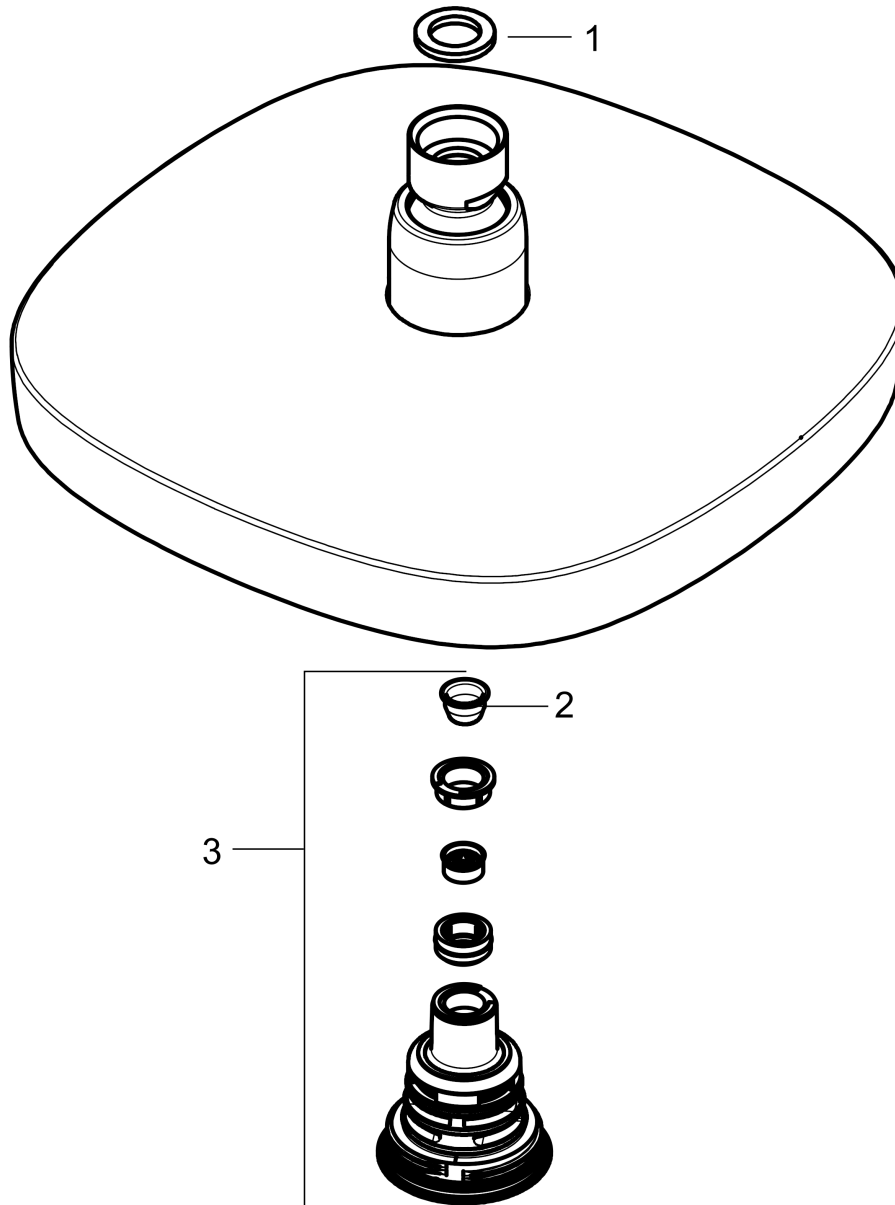

Croma Select E
Showerhead 180 2-Jet, 1.8 GPM
 Finish: **Chrome** Part no. : **04387000**

Description

Features

- showerhead size: 7"
- Spray pattern: Rain, IntenseRain
- Maximum flow rate: 1.8 GPM
- Select button on showerhead
- 147 spray nozzles
- spray disc surface: fully finished matching spray face

Item details

List Price \$ 350.00

Technology

Compliance / Sustainability

Product image

Scale drawing

Croma Select E
Showerhead 180 2-Jet, 1.8 GPM
Finish: **Chrome** Part no. : **04387000**

Exploded drawing

Year of production: >01/18

Croma Select E
Showerhead 180 2-Jet, 1.8 GPM
 Finish: **Chrome** Part no. : **04387000**

Spare parts list

Year of production: >01/18

Pos.	Description	Part no.	Price	PU
1	seal	98058000	-	1
2	filter	97735000	-	1
3	selector assy	93092000	-	1