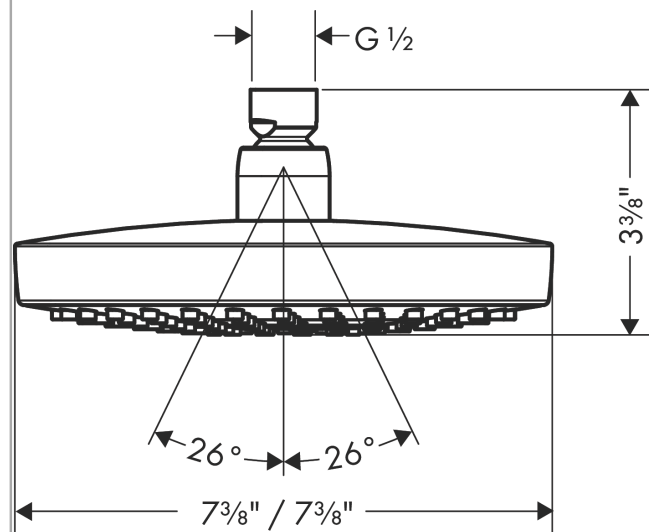

Croma Select E
Showerhead 180 2-Jet, 1.8 GPM
 Finish: **Chrome** Part no. : **04387000**

Description

Features

- showerhead size: 7"
- Spray pattern: Rain, IntenseRain
- Maximum flow rate: 1.8 GPM
- Select button on showerhead
- 147 spray nozzles
- spray disc surface: fully finished matching spray face

Item details

List Price \$ 350.00

Technology

Compliance / Sustainability

Product image

Scale drawing

Croma Select E
Showerhead 180 2-Jet, 1.8 GPM
Finish: **Chrome** Part no. : **04387000**

Exploded drawing

Year of production: >01/18

Croma Select E
Showerhead 180 2-Jet, 1.8 GPM
 Finish: **Chrome** Part no. : **04387000**

Spare parts list

Year of production: >01/18

Pos.	Description	Part no.	Price	PU
1	seal	98058000	-	1
2	filter	97735000	-	1
3	selector assy	93092000	-	1