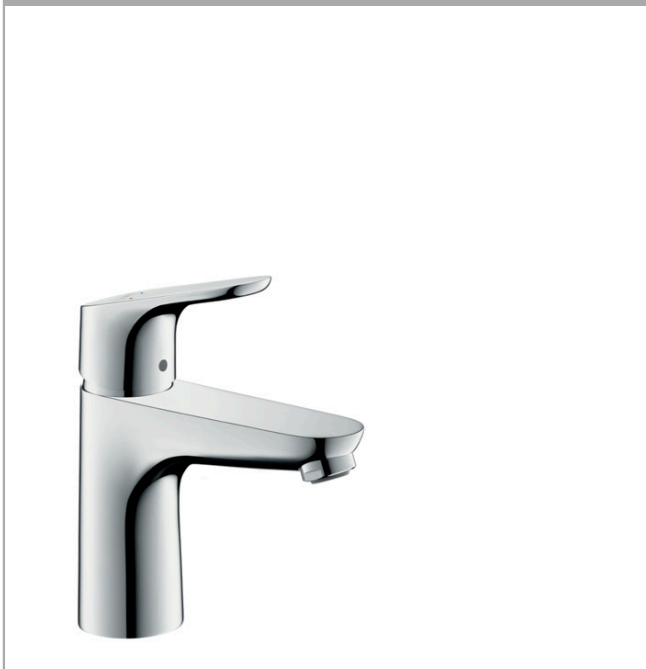

Focus

Single-Hole Faucet 100 with Pop-Up Drain, 1.2 GPM

Finish: **chrome** Part no. : **04371000**

Description

Features

- Handle variant: Lever
- Spray modes: normal spray
- Flow: 1.2 GPM (4.5 L/Min)
- Ceramic cartridge
- Includes pop-up drain
- EPD Basin Faucets

Item details

List Price \$ 286.00

Technology

Compliance / Sustainability

Product image

Scale drawing

Focus

Single-Hole Faucet 100 with Pop-Up Drain, 1.2 GPM

Finish: **chrome** Part no. : **04371000**

Exploded drawing

Year of production: >07/16

Focus**Single-Hole Faucet 100 with Pop-Up Drain, 1.2 GPM**Finish: **chrome** Part no. : **04371000****Spare parts list**