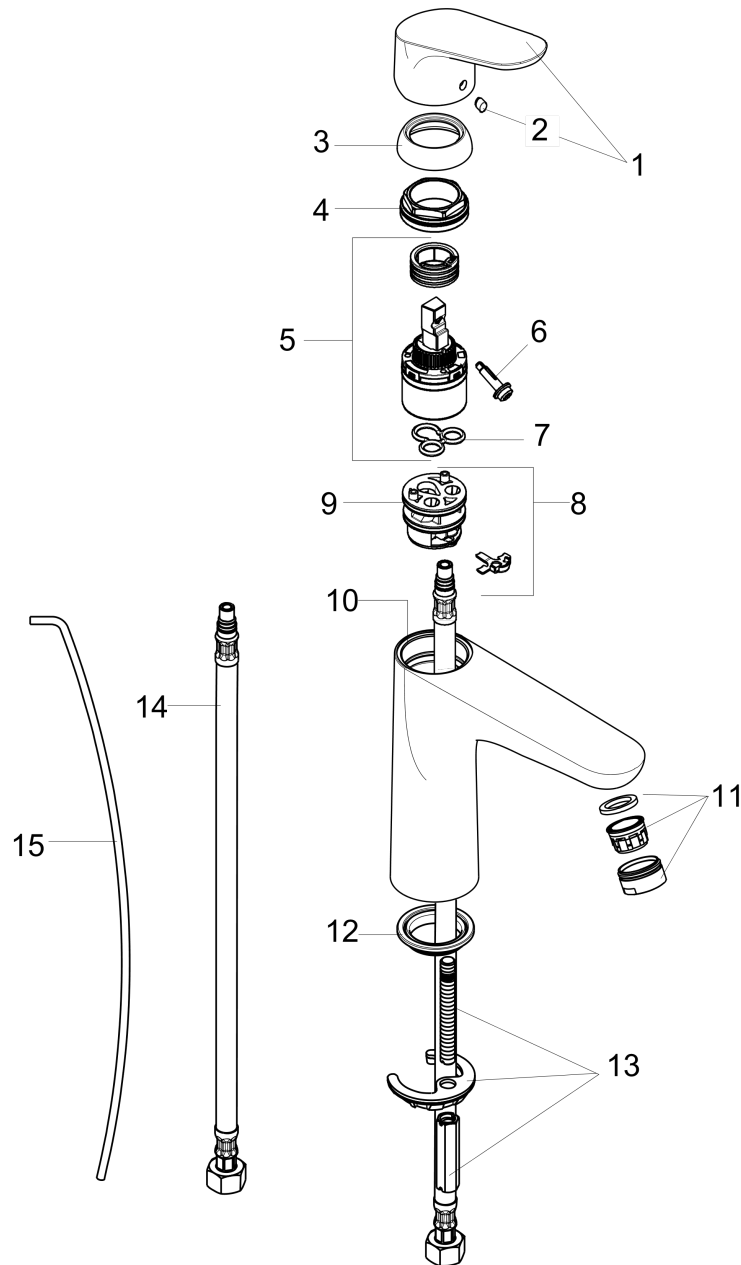

Focus

Single-Hole Faucet 100 with Pop-Up Drain, 1.2 GPM

Finish: **chrome** Part no. : **04371000**

Description

Features

- Handle variant: Lever
- Spray modes: normal spray
- Flow: 1.2 GPM (4.5 L/Min)
- Ceramic cartridge
- Includes pop-up drain
- EPD Basin Faucets

Item details

List Price \$ 286.00

Technology

Compliance / Sustainability

Product image

Scale drawing

Focus

Single-Hole Faucet 100 with Pop-Up Drain, 1.2 GPM

Finish: **chrome** Part no. : **04371000**

Exploded drawing

Year of production: >07/16

Focus**Single-Hole Faucet 100 with Pop-Up Drain, 1.2 GPM**Finish: **chrome** Part no. : **04371000****Spare parts list**

Year of production: >07/16

Pos.	Description	Part no.	Price	PU
1	handle	98532000	-	1
2	screw cover	96338000	-	1
3	flange	97406000	-	1
4	nut	97209000	-	1
5	cartridge, assy	95646001	-	1
6	locking screw for handle	95140000	-	1
7	seal	95008000	-	1
8	adapter for cartridge	98750000	-	1
9	O-Ring 30x2	98186000	-	1
10	O-ring 35x2	92604000	-	1
11	aerator M24x1 (4,5 l/min)	92877000	-	1
12	seal Ø 42	98722000	-	1
13	fixing set	88508000	-	1
14	connection hose 18½" M8x0,75 3/8"	96321001	-	1
15	pull rod	96657000	-	1
a	pop up waste	88509000	-	1