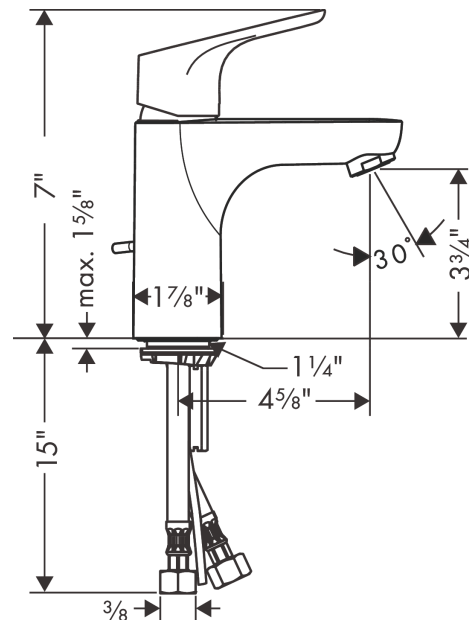

Focus

Single-Hole Faucet 100 with Pop-Up Drain, 1.2 GPM

Finish: **chrome** Part no. : **04371000**

Description

Features

- Handle variant: Lever
- Spray modes: normal spray
- Flow: 1.2 GPM (4.5 L/Min)
- Ceramic cartridge
- Includes pop-up drain
- EPD Basin Faucets

Item details

List Price \$ 286.00

Technology

Compliance / Sustainability

Product image

Scale drawing

Focus

Single-Hole Faucet 100 with Pop-Up Drain, 1.2 GPM

Finish: **chrome** Part no. : **04371000**

Exploded drawing

Year of production: >07/16

Focus**Single-Hole Faucet 100 with Pop-Up Drain, 1.2 GPM**Finish: **chrome** Part no. : **04371000****Spare parts list**

Year of production: >07/16

Pos.	Description	Part no.	Price	PU
1	handle	98532000	-	1
2	screw cover	96338000	-	1
3	flange	97406000	-	1
4	nut	97209000	-	1
5	cartridge, assy	95646001	-	1
6	locking screw for handle	95140000	-	1
7	seal	95008000	-	1
8	adapter for cartridge	98750000	-	1
9	O-Ring 30x2	98186000	-	1
10	O-ring 35x2	92604000	-	1
11	aerator M24x1 (4,5 l/min)	92877000	-	1
12	seal Ø 42	98722000	-	1
13	fixing set	88508000	-	1
14	connection hose 18½" M8x0,75 3/8"	96321001	-	1
15	pull rod	96657000	-	1
a	pop up waste	88509000	-	1