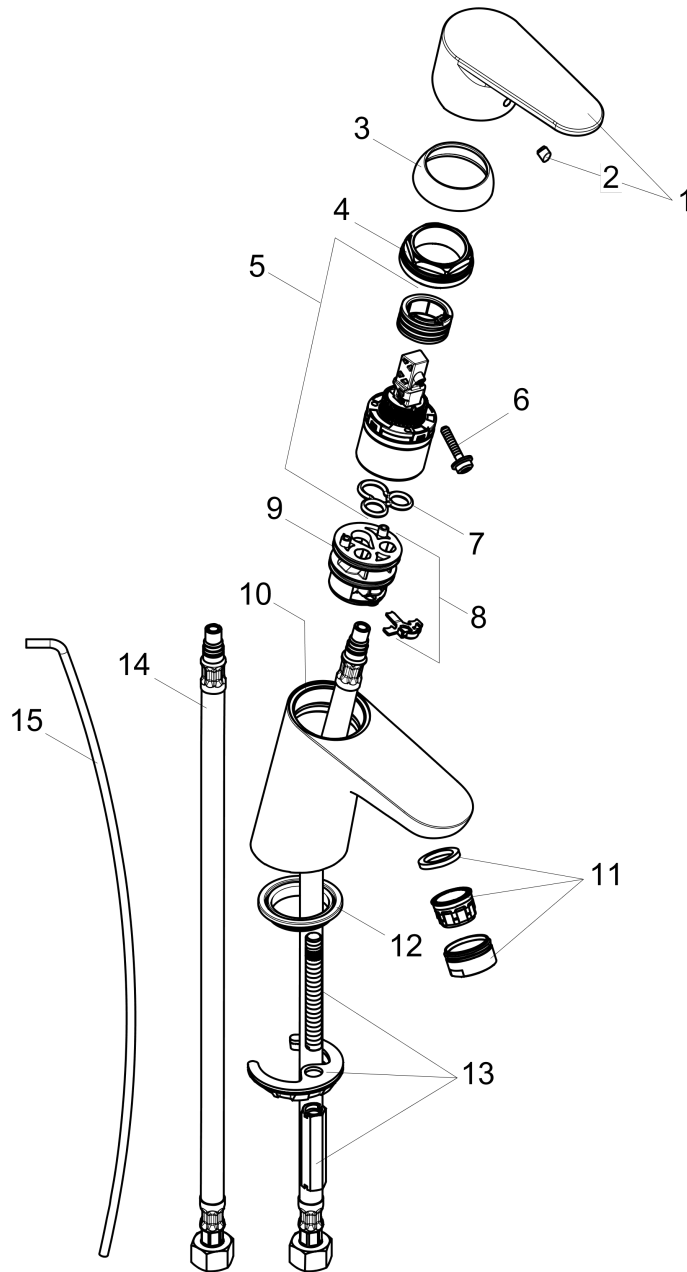

Focus

Single-Hole Faucet 70 with Pop-Up Drain, 1.2 GPM

Finish: **chrome** Part no. : **04370000**

Description

Features

- Handle variant: Lever
- Spray modes: normal spray
- Flow: 1.2 GPM (4.5 L/Min)
- Ceramic cartridge
- Includes pop-up drain
- EPD Basin Faucets

Item details

List Price \$ 259.00

Technology

Compliance / Sustainability

Product image

Scale drawing

Focus
Single-Hole Faucet 70 with Pop-Up Drain, 1.2 GPM
 Finish: **chrome** Part no. : **04370000**

Exploded drawing

Year of production: >07/16

Focus**Single-Hole Faucet 70 with Pop-Up Drain, 1.2 GPM**Finish: **chrome** Part no. : **04370000****Spare parts list**

Year of production: >07/16

Pos.	Description	Part no.	Price	PU
1	handle	98532000	-	1
2	screw cover	96338000	-	1
3	flange	97406000	-	1
4	nut	97209000	-	1
5	cartridge, assy	95646001	-	1
6	locking screw for handle	95140000	-	1
7	seal	95008000	-	1
8	adapter for cartridge	98750000	-	1
9	O-Ring 30x2	98186000	-	1
10	O-ring 35x2	92604000	-	1
11	aerator M24x1 (4,5 l/min)	92877000	-	1
12	seal Ø 42	98722000	-	1
13	fixing set	88508000	-	1
14	connection hose 18½" M8x0,75 3/8"	96321001	-	1
15	pull rod	96657000	-	1
a	pop up waste	88509000	-	1
b	escutcheon	06490000	-	1
c	aerator M24x1 (3,5 l/min)	92508000	-	1