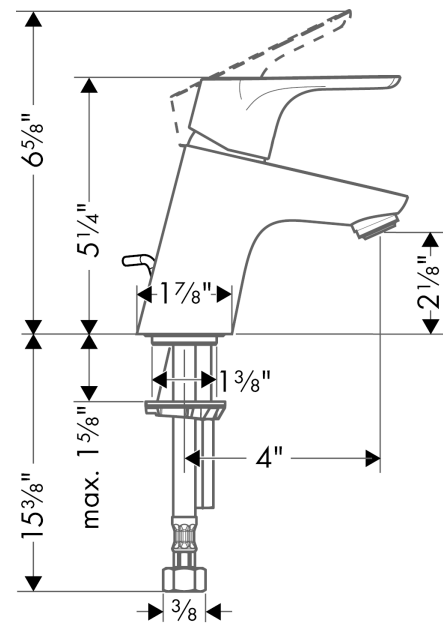

Focus

Single-Hole Faucet 70 with Pop-Up Drain, 1.2 GPM

Finish: **chrome** Part no. : **04370000**

Description

Features

- Handle variant: Lever
- Spray modes: normal spray
- Flow: 1.2 GPM (4.5 L/Min)
- Ceramic cartridge
- Includes pop-up drain
- EPD Basin Faucets

Item details

List Price \$ 259.00

Technology

Compliance / Sustainability

Product image

Scale drawing

Focus
Single-Hole Faucet 70 with Pop-Up Drain, 1.2 GPM
 Finish: **chrome** Part no. : **04370000**

Exploded drawing

Year of production: >07/16

Focus**Single-Hole Faucet 70 with Pop-Up Drain, 1.2 GPM**Finish: **chrome** Part no. : **04370000****Spare parts list**

Year of production: >07/16

Pos.	Description	Part no.	Price	PU
1	handle	98532000	-	1
2	screw cover	96338000	-	1
3	flange	97406000	-	1
4	nut	97209000	-	1
5	cartridge, assy	95646001	-	1
6	locking screw for handle	95140000	-	1
7	seal	95008000	-	1
8	adapter for cartridge	98750000	-	1
9	O-Ring 30x2	98186000	-	1
10	O-ring 35x2	92604000	-	1
11	aerator M24x1 (4,5 l/min)	92877000	-	1
12	seal Ø 42	98722000	-	1
13	fixing set	88508000	-	1
14	connection hose 18½" M8x0,75 3/8"	96321001	-	1
15	pull rod	96657000	-	1
a	pop up waste	88509000	-	1
b	escutcheon	06490000	-	1
c	aerator M24x1 (3,5 l/min)	92508000	-	1