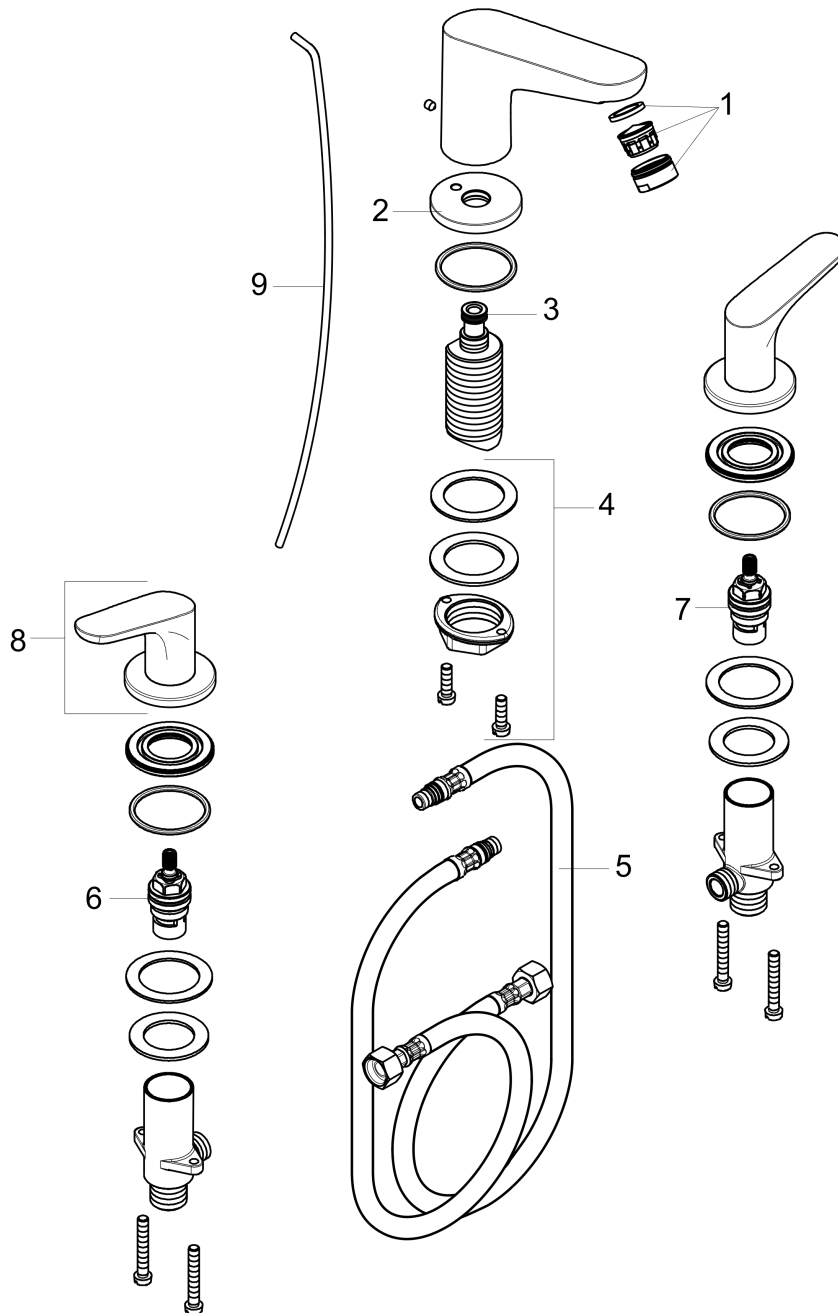

Focus

Widespread Faucet 100 with Pop-Up Drain, 1.2 GPM

Finish: **chrome** Part no. : **04369000**

Description

Features

- Handle variant: Lever
- Spray modes: normal spray
- Flow: 1.2 GPM (4.5 L/Min)
- Ceramic valves hot/cold 90°
- Includes pop-up drain
- EPD Basin Faucets

Item details

List Price \$ 469.00

Technology

Compliance / Sustainability

Product image

Scale drawing

Focus

Widespread Faucet 100 with Pop-Up Drain, 1.2 GPM

Finish: **chrome** Part no. : **04369000**

Exploded drawing

Year of production: >07/16

Focus

Widespread Faucet 100 with Pop-Up Drain, 1.2 GPM

Finish: **chrome** Part no. : **04369000**

Spare parts list

Year of production: >07/16

| Pos. | Description | Part no. | Price | PU |
|------|---------------------------------|----------|-------|----|
| 1 | aerator M24x1 (4,5 l/min) | 92877000 | - | 1 |
| 2 | escutcheon for spout | 97505000 | - | 1 |
| 3 | O-ring 11x2 | 98127000 | - | 1 |
| 4 | fixing set (Ø 32) | 13961000 | - | 1 |
| 5 | connection hose 17½" M10x1 3/8" | 94071001 | - | 1 |
| 6 | shut off unit right closing | 94009000 | - | 1 |
| 7 | shut off unit left closing | 94008000 | - | 1 |
| 8 | handle | 95930001 | - | 1 |
| 9 | pull rod | 96657000 | - | 1 |
| a | pop up waste | 88509000 | - | 1 |