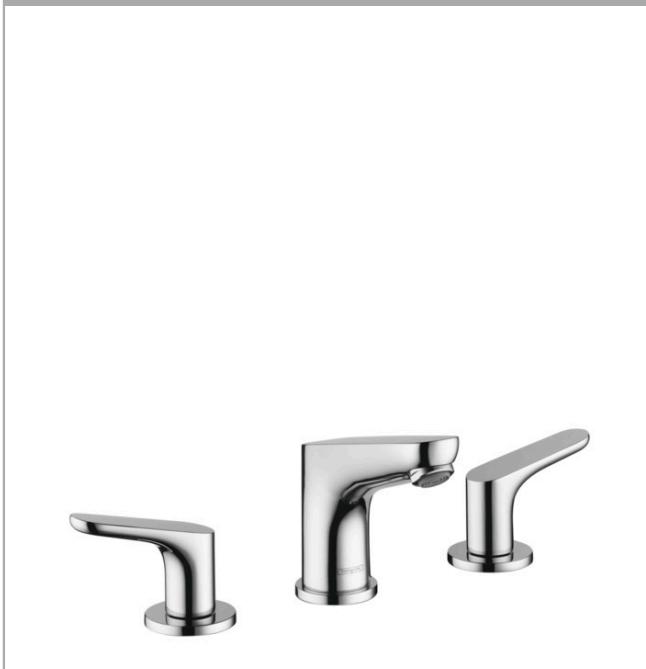

Focus

Widespread Faucet 100 with Pop-Up Drain, 1.2 GPM

Finish: **chrome** Part no. : **04369000**

Description

Features

- Handle variant: Lever
- Spray modes: normal spray
- Flow: 1.2 GPM (4.5 L/Min)
- Ceramic valves hot/cold 90°
- Includes pop-up drain
- EPD Basin Faucets

Item details

List Price \$ 469.00

Technology

Compliance / Sustainability

Product image

Scale drawing

Focus

Widespread Faucet 100 with Pop-Up Drain, 1.2 GPM

Finish: **chrome** Part no. : **04369000**

Exploded drawing

Year of production: >07/16

Focus

Widespread Faucet 100 with Pop-Up Drain, 1.2 GPM

Finish: **chrome** Part no. : **04369000**

Spare parts list

Year of production: >07/16