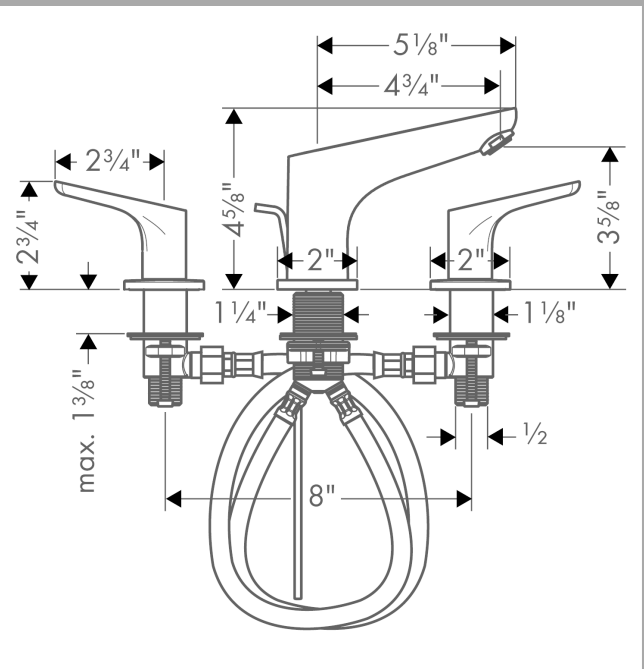

Focus

Widespread Faucet 100 with Pop-Up Drain, 1.2 GPM

Finish: **chrome** Part no. : **04369000**

Description

Features

- Handle variant: Lever
- Spray modes: normal spray
- Flow: 1.2 GPM (4.5 L/Min)
- Ceramic valves hot/cold 90°
- Includes pop-up drain
- EPD Basin Faucets

Item details

List Price \$ 469.00

Technology

Compliance / Sustainability

Product image

Scale drawing

Focus

Widespread Faucet 100 with Pop-Up Drain, 1.2 GPM

Finish: **chrome** Part no. : **04369000**

Exploded drawing

Year of production: >07/16

Focus

Widespread Faucet 100 with Pop-Up Drain, 1.2 GPM

Finish: **chrome** Part no. : **04369000**

Spare parts list

Year of production: >07/16

| Pos. | Description | Part no. | Price | PU |
|------|---------------------------------|----------|-------|----|
| 1 | aerator M24x1 (4,5 l/min) | 92877000 | - | 1 |
| 2 | escutcheon for spout | 97505000 | - | 1 |
| 3 | O-ring 11x2 | 98127000 | - | 1 |
| 4 | fixing set (Ø 32) | 13961000 | - | 1 |
| 5 | connection hose 17½" M10x1 3/8" | 94071001 | - | 1 |
| 6 | shut off unit right closing | 94009000 | - | 1 |
| 7 | shut off unit left closing | 94008000 | - | 1 |
| 8 | handle | 95930001 | - | 1 |
| 9 | pull rod | 96657000 | - | 1 |
| a | pop up waste | 88509000 | - | 1 |