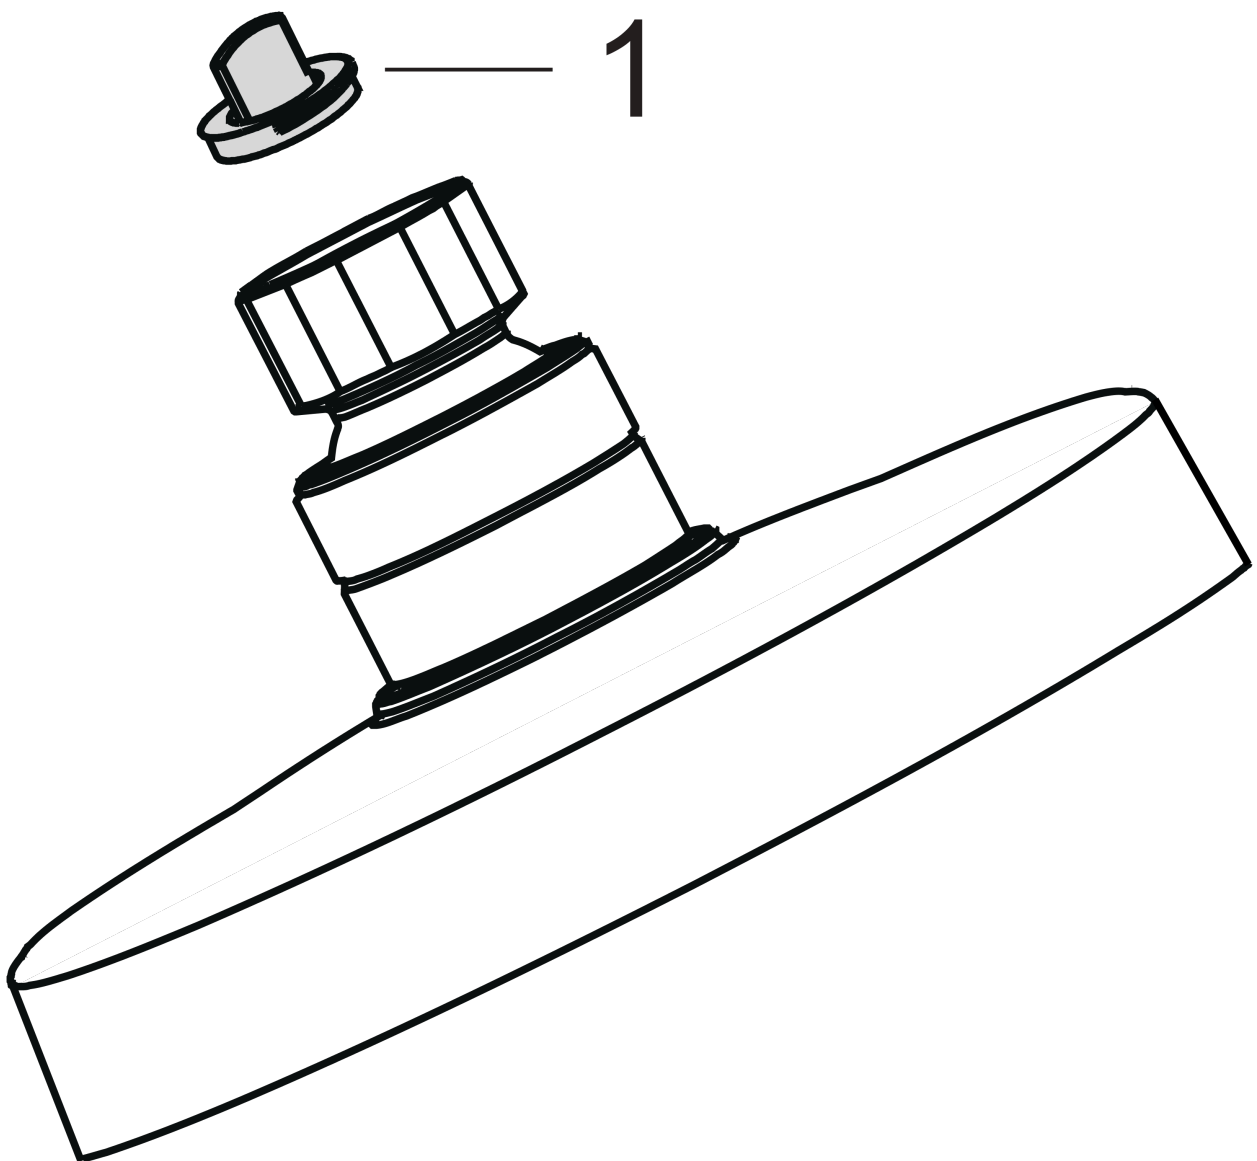

**Raindance E**  
**Showerhead 150 1-Jet, 2.0 GPM**  
 Finish: **chrome** Part no. : **04343000**

**Description**

**Features**

- Shower head size: 5.9"
- Spray modes: RainAir
- 90 no-clog spray channels
- Flow: 2.0 GPM (7.6 L/Min)
- EPD Overhead Showers

**Item details**

List Price \$ 195.00

**Technology**

**Compliance / Sustainability**

**Product image**

**Scale drawing**

**Raindance E**  
**Showerhead 150 1-Jet, 2.0 GPM**  
Finish: **chrome** Part no. : **04343000**

Exploded drawing

Year of production: >06/10

**Raindance E**  
**Showerhead 150 1-Jet, 2.0 GPM**  
 Finish: **chrome** Part no. : **04343000**

**Spare parts list**

Year of production: >06/10

<b>Pos.</b>	<b>Description</b>	<b>Part no.</b>	<b>Price</b>	<b>PU</b>
1	filter packing	88649000	-	1