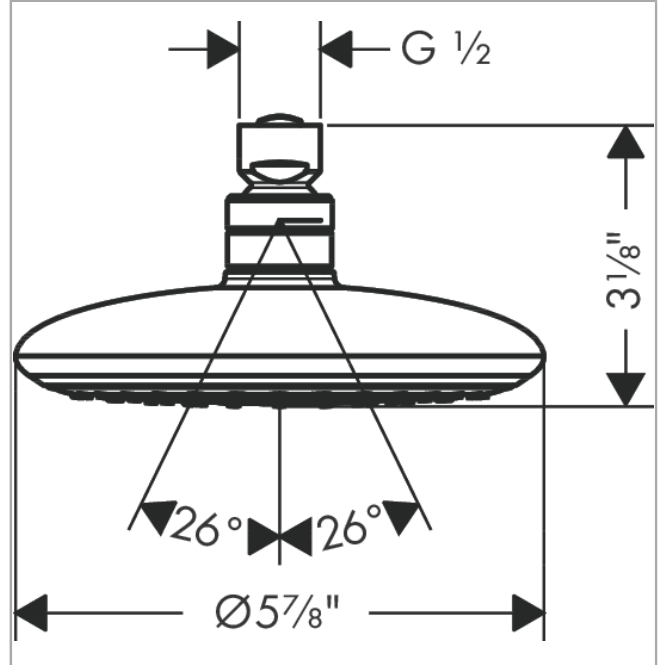

**Raindance E**  
**Showerhead 150 1-Jet, 2.0 GPM**  
 Finish: **chrome** Part no. : **04343000**

**Description**

**Features**

- Shower head size: 5.9"
- Spray modes: RainAir
- 90 no-clog spray channels
- Flow: 2.0 GPM (7.6 L/Min)
- EPD Overhead Showers

**Item details**

List Price \$ 195.00

**Technology**

**Compliance / Sustainability**

**Product image**

**Scale drawing**

**Raindance E**  
**Showerhead 150 1-Jet, 2.0 GPM**  
Finish: **chrome** Part no. : **04343000**

Exploded drawing

Year of production: >06/10

**Raindance E**  
**Showerhead 150 1-Jet, 2.0 GPM**  
 Finish: **chrome** Part no. : **04343000**

**Spare parts list**

Year of production: >06/10

<b>Pos.</b>	<b>Description</b>	<b>Part no.</b>	<b>Price</b>	<b>PU</b>
1	filter packing	88649000	-	1