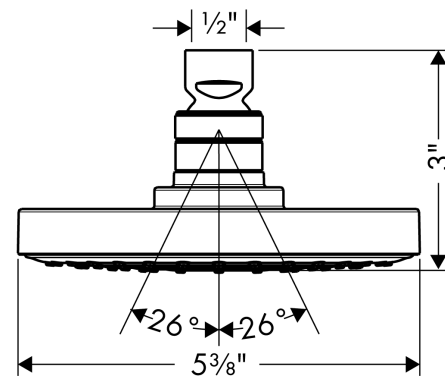

Raindance S
Showerhead 150 1-Jet, 2.0 GPM
 Finish: **Chrome** Part no. : **04342000**

Description

Features

- showerhead size: 6"
- Spray pattern: RainAir
- Maximum flow rate: 2.0 GPM
- 90 spray nozzles
- spray disc surface: grey
- EcoAir Technology

Item details

List Price \$ 237.00

Technology

Compliance / Sustainability

Product image

Scale drawing

Raindance S
Showerhead 150 1-Jet, 2.0 GPM
Finish: **Chrome** Part no. : **04342000**

Exploded drawing

Year of production: >06/10

1

Raindance S
Showerhead 150 1-Jet, 2.0 GPM
 Finish: **Chrome** Part no. : **04342000**

Spare parts list

Year of production: >06/10

| Pos. | Description | Part no. | Price | PU |
|------|----------------|----------|-------|----|
| 1 | filter packing | 88649000 | - | 1 |