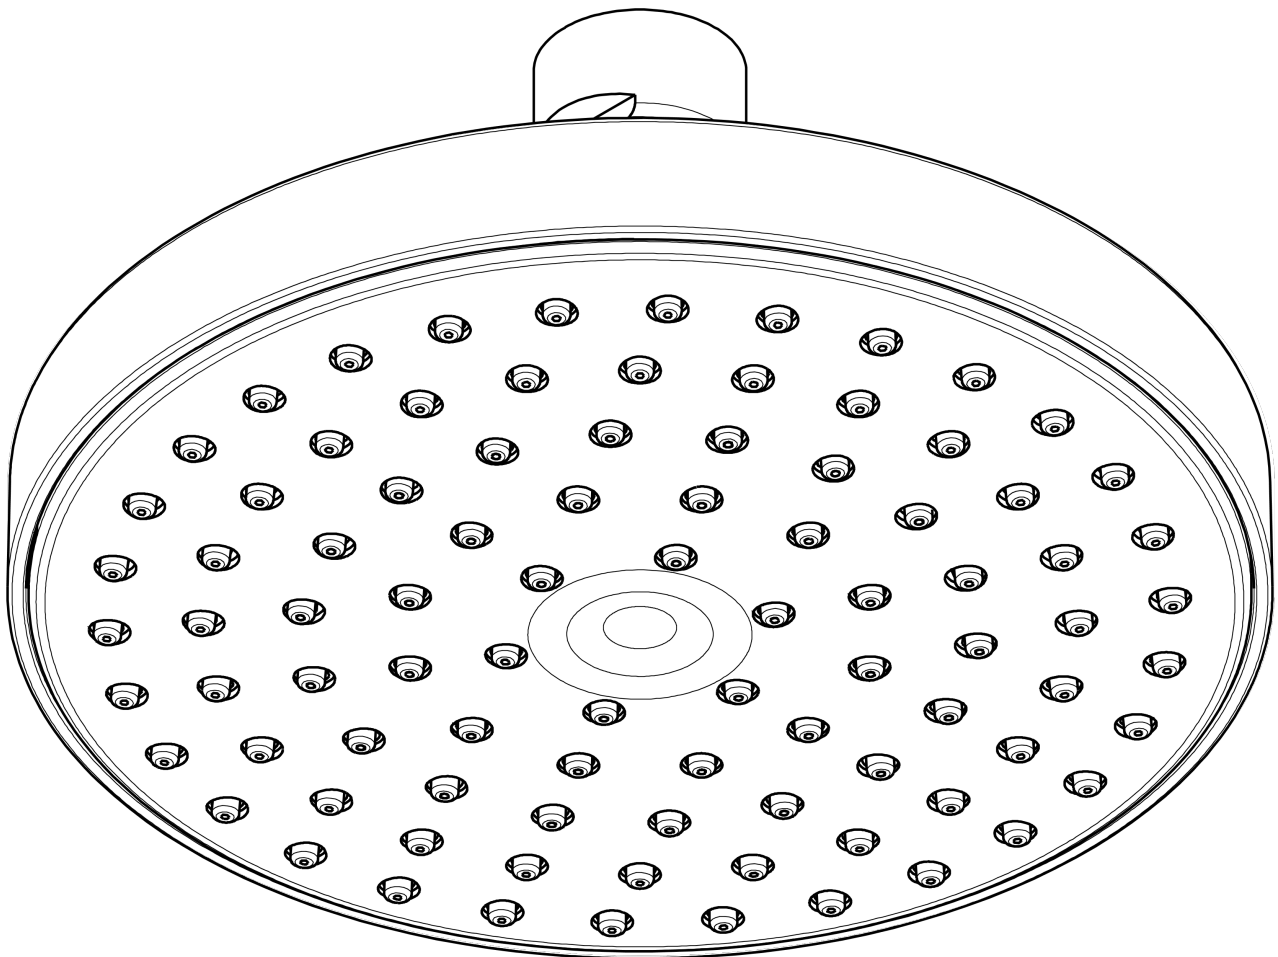

Raindance S
Showerhead 150 1-Jet, 2.0 GPM
 Finish: **Chrome** Part no. : **04342000**

Description

Features

- showerhead size: 6"
- Spray pattern: RainAir
- Maximum flow rate: 2.0 GPM
- 90 spray nozzles
- spray disc surface: grey
- EcoAir Technology

Item details

List Price \$ 237.00

Technology

Compliance / Sustainability

Product image

Scale drawing

Raindance S
Showerhead 150 1-Jet, 2.0 GPM
Finish: **Chrome** Part no. : **04342000**

Exploded drawing

Year of production: >06/10

1

Raindance S
Showerhead 150 1-Jet, 2.0 GPM
 Finish: **Chrome** Part no. : **04342000**

Spare parts list

Year of production: >06/10

| Pos. | Description | Part no. | Price | PU |
|------|----------------|----------|-------|----|
| 1 | filter packing | 88649000 | - | 1 |