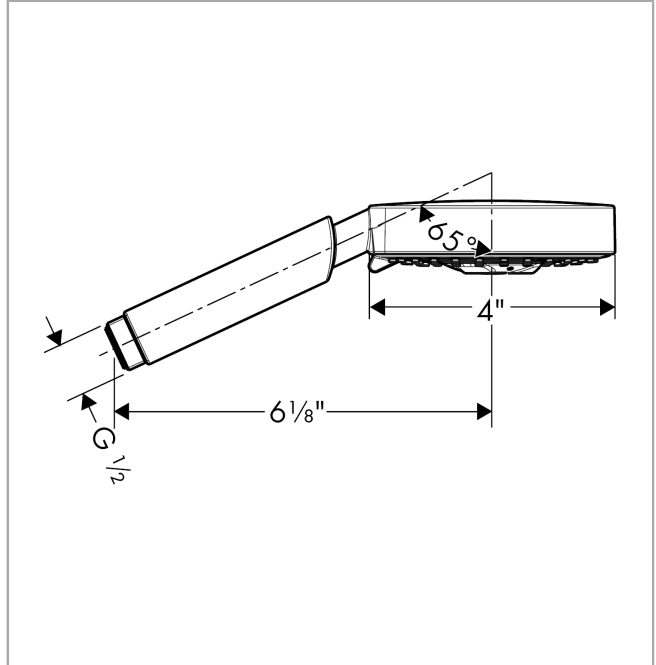

Raindance S
Handshower 100 3-Jet, 2.0 GPM
 Finish: **chrome** Part no. : **04341000**

Description

Features

- Spray modes: RainAir, BalanceAir, Whirl
- 65 no-clog spray channels
- Spray face finish: grey
- Flow: 2.0 GPM (7.6 L/Min)
- EPD Hand Showers

Item details

List Price \$ 239.00

Technology

Compliance / Sustainability

Product image

Scale drawing

Raindance S
Handshower 100 3-Jet, 2.0 GPM
Finish: **chrome** Part no. : **04341000**

Exploded drawing

Year of production: >06/10

Raindance S
Handshower 100 3-Jet, 2.0 GPM
 Finish: **chrome** Part no. : **04341000**

Spare parts list

Year of production: >06/10

Pos.	Description	Part no.	Price	PU
1	filter packing	94246000	-	1