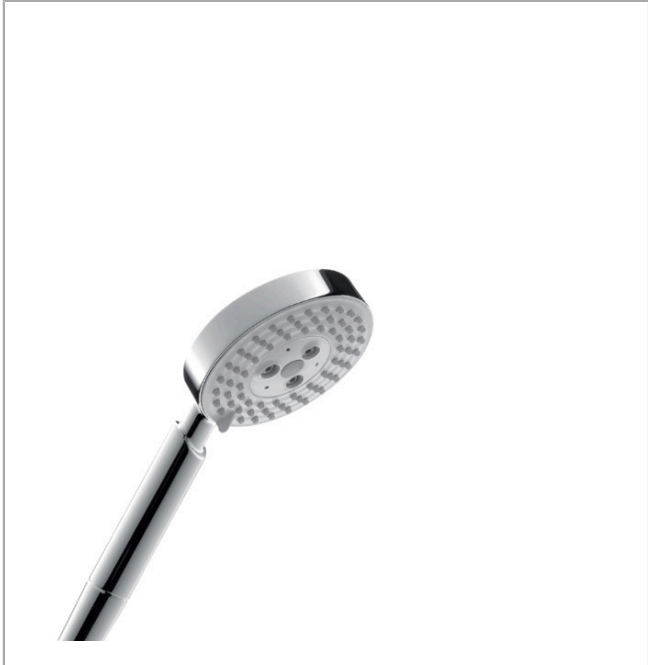

Raindance S
Handshower 100 3-Jet, 2.0 GPM
 Finish: **chrome** Part no. : **04341000**

Description

Features

- Spray modes: RainAir, BalanceAir, Whirl
- 65 no-clog spray channels
- Spray face finish: grey
- Flow: 2.0 GPM (7.6 L/Min)
- EPD Hand Showers

Item details

List Price \$ 239.00

Technology

Compliance / Sustainability

Product image

Scale drawing

Raindance S
Handshower 100 3-Jet, 2.0 GPM
Finish: **chrome** Part no. : **04341000**

Exploded drawing

Year of production: >06/10

Raindance S
Handshower 100 3-Jet, 2.0 GPM
 Finish: **chrome** Part no. : **04341000**

Spare parts list

Year of production: >06/10

Pos.	Description	Part no.	Price	PU
1	filter packing	94246000	-	1