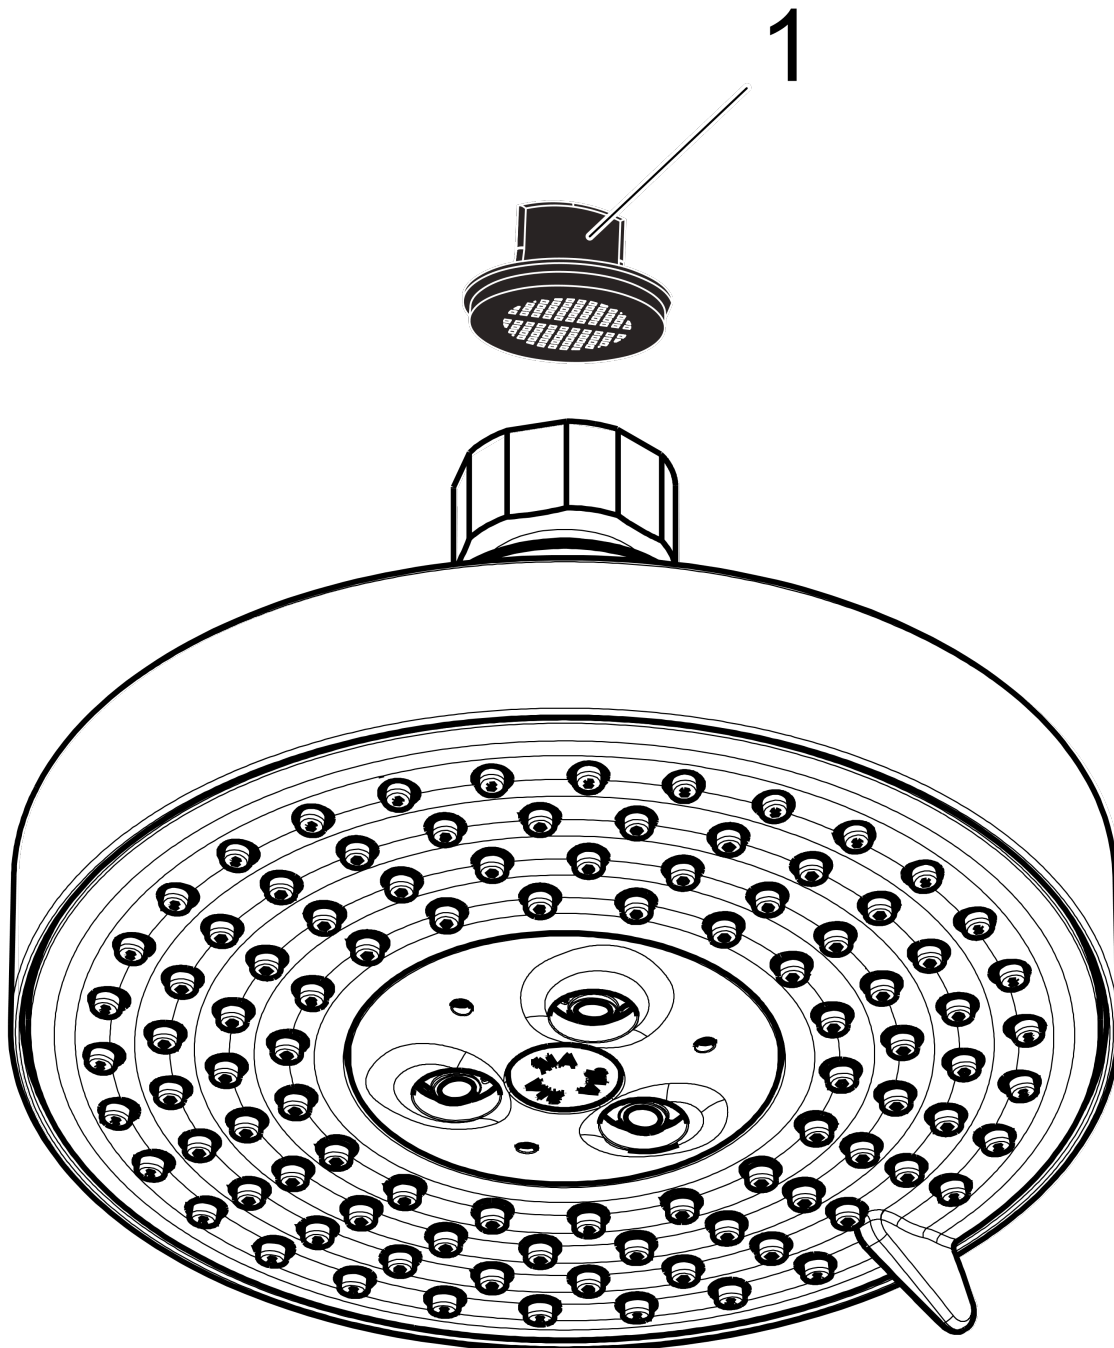

**Raindance S**  
**Showerhead 100 3-Jet, 2.0 GPM**  
 Finish: **Chrome** Part no. : **04340000**

**Description**

**Features**

- showerhead size: 4"
- Spray pattern: RainAir, BalanceAir, Whirl
- Maximum flow rate: 2.0 GPM
- 65 spray nozzles

**Item details**

List Price \$ 224.00

**Technology**

**Compliance / Sustainability**

**Product image**

**Scale drawing**

Raindance S  
Showerhead 100 3-Jet, 2.0 GPM  
Finish: Chrome Part no. : 04340000

Exploded drawing

Year of production: >06/10

**Raindance S**  
**Showerhead 100 3-Jet, 2.0 GPM**  
 Finish: **Chrome** Part no. : **04340000**

**Spare parts list**

Year of production: >06/10

Pos.	Description	Part no.	Price	PU
1	filter packing	88649000	-	1