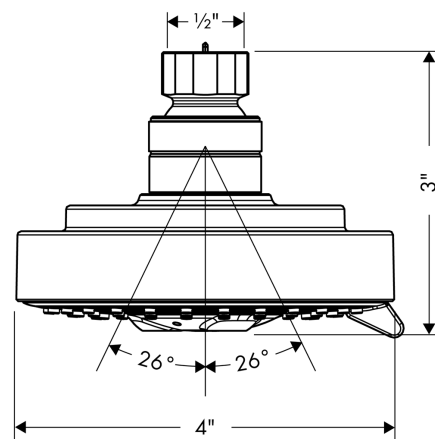

**Raindance S**  
**Showerhead 100 3-Jet, 2.0 GPM**  
 Finish: **Chrome** Part no. : **04340000**

**Description**

**Features**

- showerhead size: 4"
- Spray pattern: RainAir, BalanceAir, Whirl
- Maximum flow rate: 2.0 GPM
- 65 spray nozzles

**Item details**

List Price \$ 224.00

**Technology**

**Compliance / Sustainability**

**Product image**

**Scale drawing**

Raindance S  
Showerhead 100 3-Jet, 2.0 GPM  
Finish: Chrome Part no. : 04340000

Exploded drawing

Year of production: >06/10

**Raindance S**  
**Showerhead 100 3-Jet, 2.0 GPM**  
 Finish: **Chrome** Part no. : **04340000**

**Spare parts list**

Year of production: >06/10

Pos.	Description	Part no.	Price	PU
1	filter packing	88649000	-	1