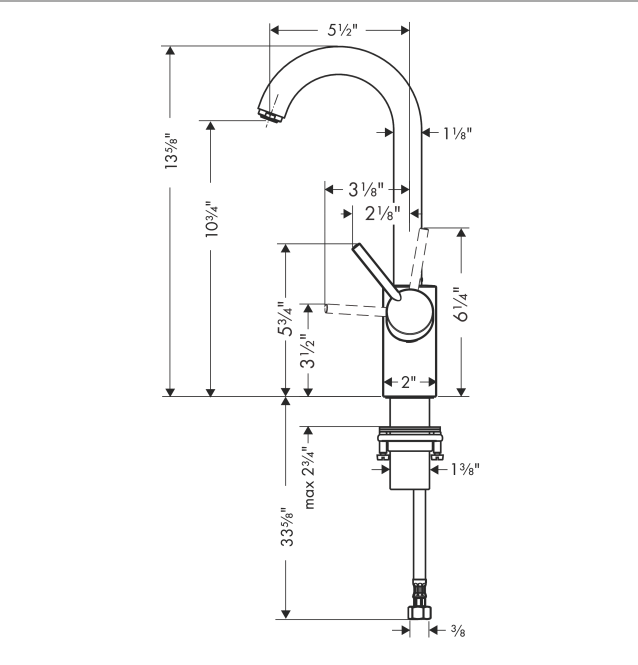

Talis S
Bar Faucet, 1.5 GPM
 Finish: **chrome** Part no. : **04287000**

Description

Features

- Swivel range 150°
- Normal spray
- Deck mounted
- Flow: 1.50 gal/min
- Ceramic cartridge
- 3/8" connections
- EPD Kitchen Faucets

Item details

List Price \$ 590.00

Technology

Compliance / Sustainability

Product image

Scale drawing

Talis S
Bar Faucet, 1.5 GPM
 Finish: **chrome** Part no. : **04287000**

Exploded drawing

Year of production: >10/18

Talis S
Bar Faucet, 1.5 GPM
 Finish: **chrome** Part no. : **04287000**

Spare parts list

Year of production: >10/18

Pos.	Description	Part no.	Price	PU
1	handle	95560000	-	1
2	screw cover	96338000	-	1
3	flange	95498000	-	1
4	nut	97209000	-	1
5	cartridge, assy	92730000	-	1
6	locking screw for handle	95140000	-	1
7	seal	95008000	-	1
8	sealing set	92646000	-	1
9	screw	97662000	-	1
10	axialring	97558000	-	1
11	fixing set (Ø 34)	95049000	-	1
12	connection hose 35½" M8x0,75 3/8"	96316001	-	1
13	aerator M24x1 (5 l/min)	88744000	-	1