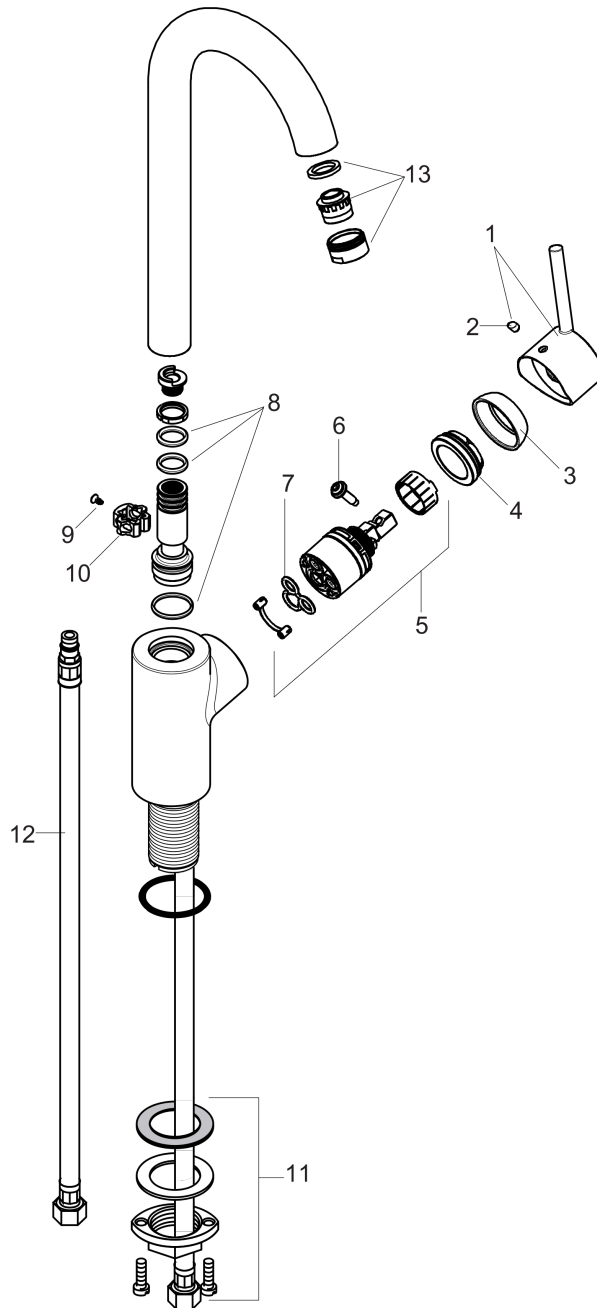

Talis S
Bar Faucet, 1.5 GPM
 Finish: **chrome** Part no. : **04287000**

Description

Features

- Swivel range 150°
- Normal spray
- Deck mounted
- Flow: 1.50 gal/min
- Ceramic cartridge
- 3/8" connections
- EPD Kitchen Faucets

Item details

List Price \$ 590.00

Technology

Compliance / Sustainability

Product image

Scale drawing

Talis S
Bar Faucet, 1.5 GPM
 Finish: **chrome** Part no. : **04287000**

Exploded drawing

Year of production: >10/18

Talis S
Bar Faucet, 1.5 GPM
 Finish: **chrome** Part no. : **04287000**

Spare parts list

Year of production: >10/18

Pos.	Description	Part no.	Price	PU
1	handle	95560000	-	1
2	screw cover	96338000	-	1
3	flange	95498000	-	1
4	nut	97209000	-	1
5	cartridge, assy	92730000	-	1
6	locking screw for handle	95140000	-	1
7	seal	95008000	-	1
8	sealing set	92646000	-	1
9	screw	97662000	-	1
10	axialring	97558000	-	1
11	fixing set (Ø 34)	95049000	-	1
12	connection hose 35½" M8x0,75 3/8"	96316001	-	1
13	aerator M24x1 (5 l/min)	88744000	-	1