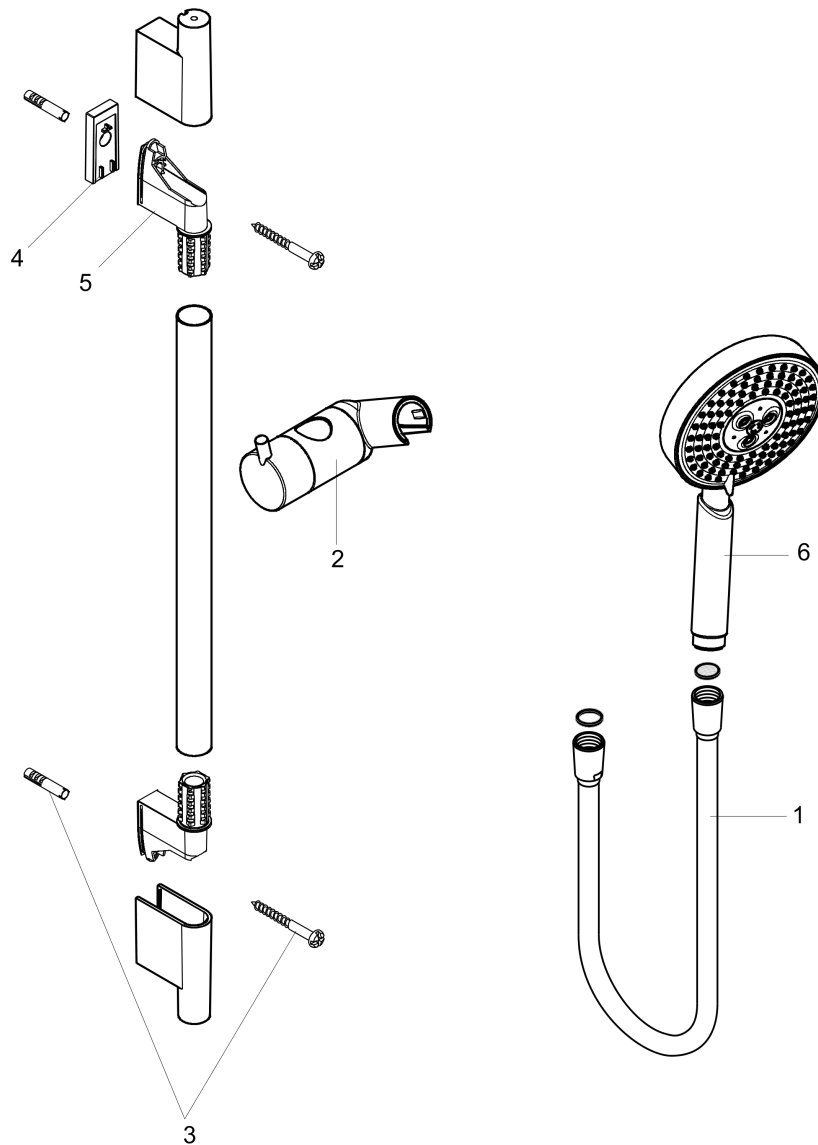

Raindance S
Wallbar Set 120 3-Jet 24", 2.5 GPM
 Finish: **chrome** Part no. : **04266000**

Description

Features

- Consists of: Handshower, Wallbar, Handshower hose, Slider
- Spray modes: RainAir, Whirl, BalanceAir
- Angle-adjustable holder pivots left and right, slides easily and locks in place
- Flow: 2.5 GPM (9.5 L/Min)
- Wall mounted: Fastens with screws
- Stand pipe: 28.26"
- Shower bar diameter: 0.87"
- Pivot connector prevents hose from tangling

Item details

List Price \$ 549.00

Technology

Compliance / Sustainability

Product image

Scale drawing

Raindance S
Wallbar Set 120 3-Jet 24", 2.5 GPM
 Finish: **chrome** Part no. : **04266000**

Exploded drawing

Year of production: >01/09

Raindance S
Wallbar Set 120 3-Jet 24", 2.5 GPM
 Finish: **chrome** Part no. : **04266000**

Spare parts list

Year of production: >01/09

Pos.	Description	Part no.	Price	PU
1	shower hose 1,60 m	28276003	-	1
2	support, assy	97651000	-	1
3	mounting set	96179000	-	1
4	tile-matching-disk 7 mm	97450000	-	1
5	wall support	96275000	-	1
6	handshower	04529000	-	1
7	washer	88651000	-	1