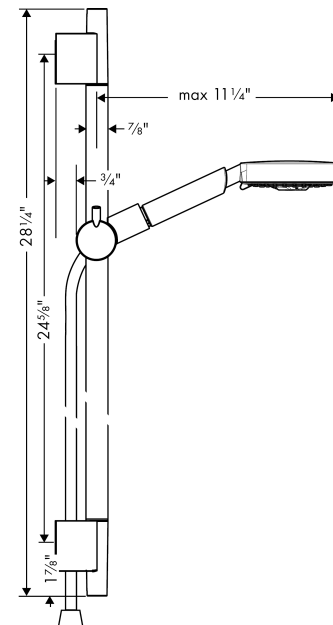

Raindance S
Wallbar Set 120 3-Jet 24", 2.5 GPM
 Finish: **chrome** Part no. : **04266000**

Description

Features

- Consists of: Handshower, Wallbar, Handshower hose, Slider
- Spray modes: RainAir, Whirl, BalanceAir
- Angle-adjustable holder pivots left and right, slides easily and locks in place
- Flow: 2.5 GPM (9.5 L/Min)
- Wall mounted: Fastens with screws
- Stand pipe: 28.26"
- Shower bar diameter: 0.87"
- Pivot connector prevents hose from tangling

Item details

List Price \$ 549.00

Technology

Compliance / Sustainability

Product image

Scale drawing

Raindance S
Wallbar Set 120 3-Jet 24", 2.5 GPM
 Finish: **chrome** Part no. : **04266000**

Exploded drawing

Year of production: >01/09

Raindance S
Wallbar Set 120 3-Jet 24", 2.5 GPM
 Finish: **chrome** Part no. : **04266000**

Spare parts list

Year of production: >01/09

Pos.	Description	Part no.	Price	PU
1	shower hose 1,60 m	28276003	-	1
2	support, assy	97651000	-	1
3	mounting set	96179000	-	1
4	tile-matching-disk 7 mm	97450000	-	1
5	wall support	96275000	-	1
6	handshower	04529000	-	1
7	washer	88651000	-	1