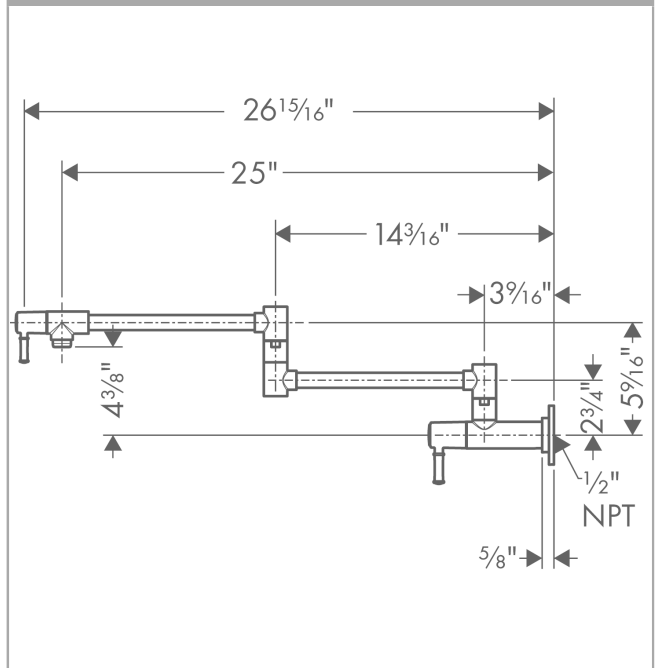

Talis C
Pot Filler, Wall-Mounted
 Finish: **chrome** Part no. : **04218000**

Description

Features

- Swivel range 180°
- Normal spray
- Wall-mounted
- For cold water connection
- Flow: 2.5 GPM (9.5 L/Min)
- Ceramic valves 90°
- 1/2" NPT

Item details

List Price \$ 1,176.00

Compliance / Sustainability

Product image

Scale drawing

Talis C
Pot Filler, Wall-Mounted
 Finish: **chrome** Part no. : **04218000**

Exploded drawing

Year of production: >08/10

Talis C
Pot Filler, Wall-Mounted
 Finish: **chrome** Part no. : **04218000**

Spare parts list

Year of production: >08/10

Pos.	Description	Part no.	Price	PU
1	shut off unit	88789000	-	1
2	shut off unit	88790000	-	1
3	handle fixing set	98932000	-	1