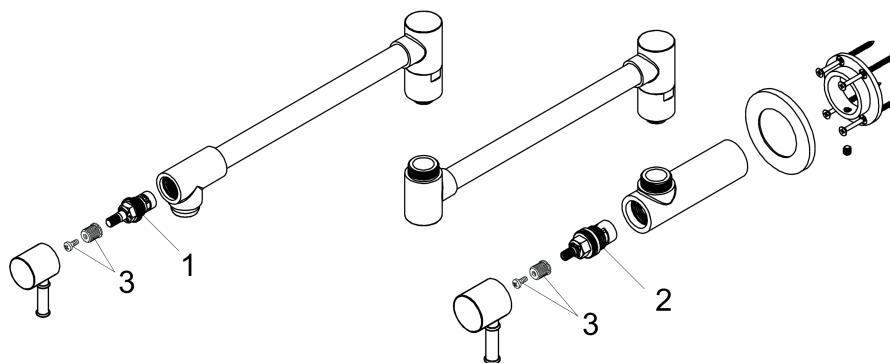

Talis C
Pot Filler, Wall-Mounted
 Finish: **chrome** Part no. : **04218000**

Description

Features

- Swivel range 180°
- Normal spray
- Wall-mounted
- For cold water connection
- Flow: 2.5 GPM (9.5 L/Min)
- Ceramic valves 90°
- 1/2" NPT

Item details

List Price \$ 1,176.00

Compliance / Sustainability

Product image

Scale drawing

Talis C
Pot Filler, Wall-Mounted
 Finish: **chrome** Part no. : **04218000**

Exploded drawing

Year of production: >08/10

Talis C
Pot Filler, Wall-Mounted
 Finish: **chrome** Part no. : **04218000**

Spare parts list

Year of production: >08/10

Pos.	Description	Part no.	Price	PU
1	shut off unit	88789000	-	1
2	shut off unit	88790000	-	1
3	handle fixing set	98932000	-	1