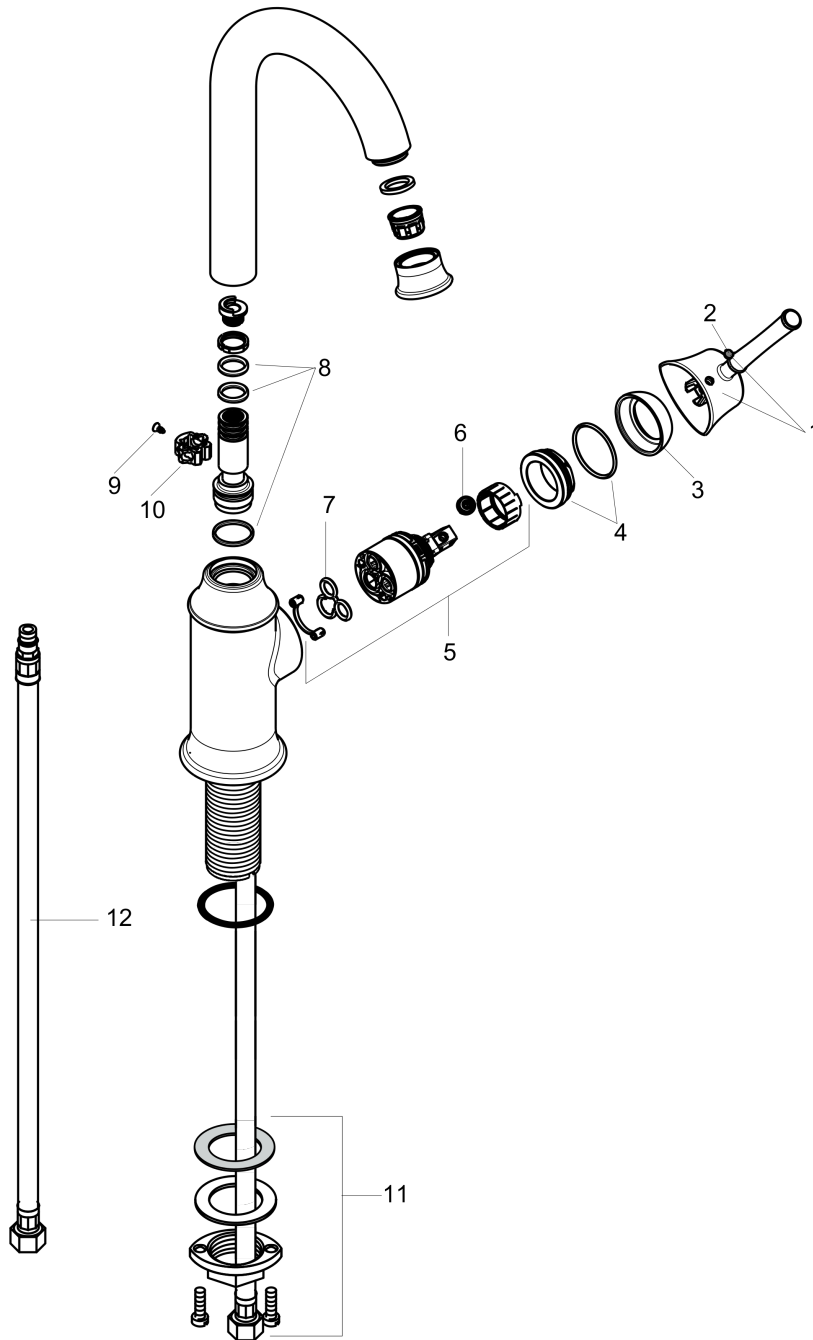

**Talis C**  
**Bar Faucet, 1.5 GPM**  
 Finish: **chrome** Part no. : **04217000**

**Description**

**Features**

- Swivel range 150°
- Normal spray
- Deck mounted
- Flow: 1.50 gal/min
- Ceramic cartridge
- 3/8" connections

**Item details**

List Price \$ 542.00

**Technology**

**Compliance / Sustainability**

**Product image**

**Scale drawing**

**Talis C**  
**Bar Faucet, 1.5 GPM**  
 Finish: **chrome** Part no. : **04217000**

Exploded drawing

Year of production: >10/18

**Talis C**  
**Bar Faucet, 1.5 GPM**  
 Finish: **chrome** Part no. : **04217000**

## Spare parts list

Year of production: >10/18

Pos.	Description	Part no.	Price	PU
1	handle	95900000	-	1
2	screw cover	96338000	-	1
3	flange	97406000	-	1
4	nut	97209000	-	1
5	cartridge, assy	92730000	-	1
6	locking screw for handle	95140000	-	1
7	seal	95008000	-	1
8	sealing set	92646000	-	1
9	screw	97662000	-	1
10	axialring	97558000	-	1
11	fixing set (Ø 34)	95049000	-	1
12	connection hose 35½" M8x0,75 3/8"	96316001	-	1
a	O-Ring 14x2,5	98189000	-	1
b	O-Ring 32x2	98193000	-	1
c	lever collar	97548000	-	1