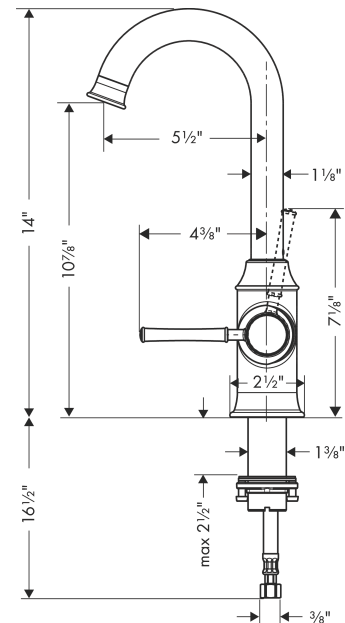

**Talis C**  
**Bar Faucet, 1.5 GPM**  
 Finish: **chrome** Part no. : **04217000**

**Description**

**Features**

- Swivel range 150°
- Normal spray
- Deck mounted
- Flow: 1.50 gal/min
- Ceramic cartridge
- 3/8" connections

**Item details**

List Price \$ 542.00

**Technology**

**Compliance / Sustainability**

**Product image**

**Scale drawing**

**Talis C**  
**Bar Faucet, 1.5 GPM**  
 Finish: **chrome** Part no. : **04217000**

Exploded drawing

Year of production: >10/18

**Talis C**  
**Bar Faucet, 1.5 GPM**  
 Finish: **chrome** Part no. : **04217000**

## Spare parts list

Year of production: >10/18

Pos.	Description	Part no.	Price	PU
1	handle	95900000	-	1
2	screw cover	96338000	-	1
3	flange	97406000	-	1
4	nut	97209000	-	1
5	cartridge, assy	92730000	-	1
6	locking screw for handle	95140000	-	1
7	seal	95008000	-	1
8	sealing set	92646000	-	1
9	screw	97662000	-	1
10	axialring	97558000	-	1
11	fixing set (Ø 34)	95049000	-	1
12	connection hose 35½" M8x0,75 3/8"	96316001	-	1
a	O-Ring 14x2,5	98189000	-	1
b	O-Ring 32x2	98193000	-	1
c	lever collar	97548000	-	1