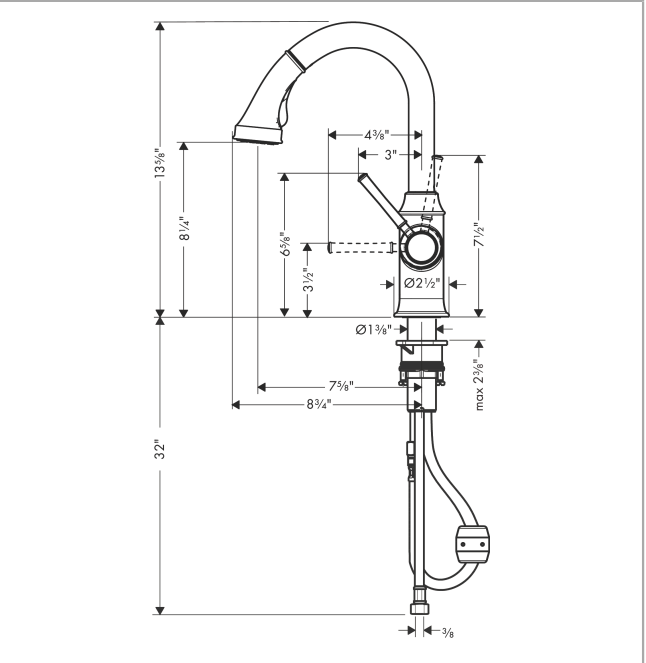

Talis C
Prep Kitchen Faucet, 2-Spray Pull-Down, 1.75 GPM
 Finish: **chrome** Part no. : **04216000**

Description

Features

- Swivel range 150°
- Normal spray, needle spray
- Locking spray diverter (reverts to default spray mode upon valve closing)
- MagFit magnetic sprayhead docking
- Deck mounted
- Flow: 1.75 GPM (6.6 L/Min)
- Ceramic cartridge
- 3/8" connections
- Integrated double backflow prevention

Item details

List Price \$ 777.00

Technology

Compliance / Sustainability

Product image

Scale drawing

Talis C
Prep Kitchen Faucet, 2-Spray Pull-Down, 1.75 GPM
 Finish: **chrome** Part no. : **04216000**

Exploded drawing

Year of production: >11/20

Talis C
Prep Kitchen Faucet, 2-Spray Pull-Down, 1.75 GPM
 Finish: **chrome** Part no. : **04216000**

Spare parts list

Year of production: >11/20

Pos.	Description	Part no.	Price	PU
1	handle	95900000	-	1
2	screw cover	96338000	-	1
3	flange	95498000	-	1
4	nut	97209000	-	1
5	cartridge, assy	92730000	-	1
6	locking screw for handle	95140000	-	1
7	seal	95008000	-	1
9	fixing set (Ø 34)	95049000	-	1
10	weight	98551000	-	1
11	hose 1,50 m	88624000	-	1
12	connection hose 600 mm M10x1	95561000	-	1
13	filter	97735000	-	1
14	handspray	95899000	-	1
15	non return valve	93218000	-	1
16	set of non return valves DW 15	97350000	-	1
18	connection hose 35½" M8x0,75 3/8"	96316001	-	1