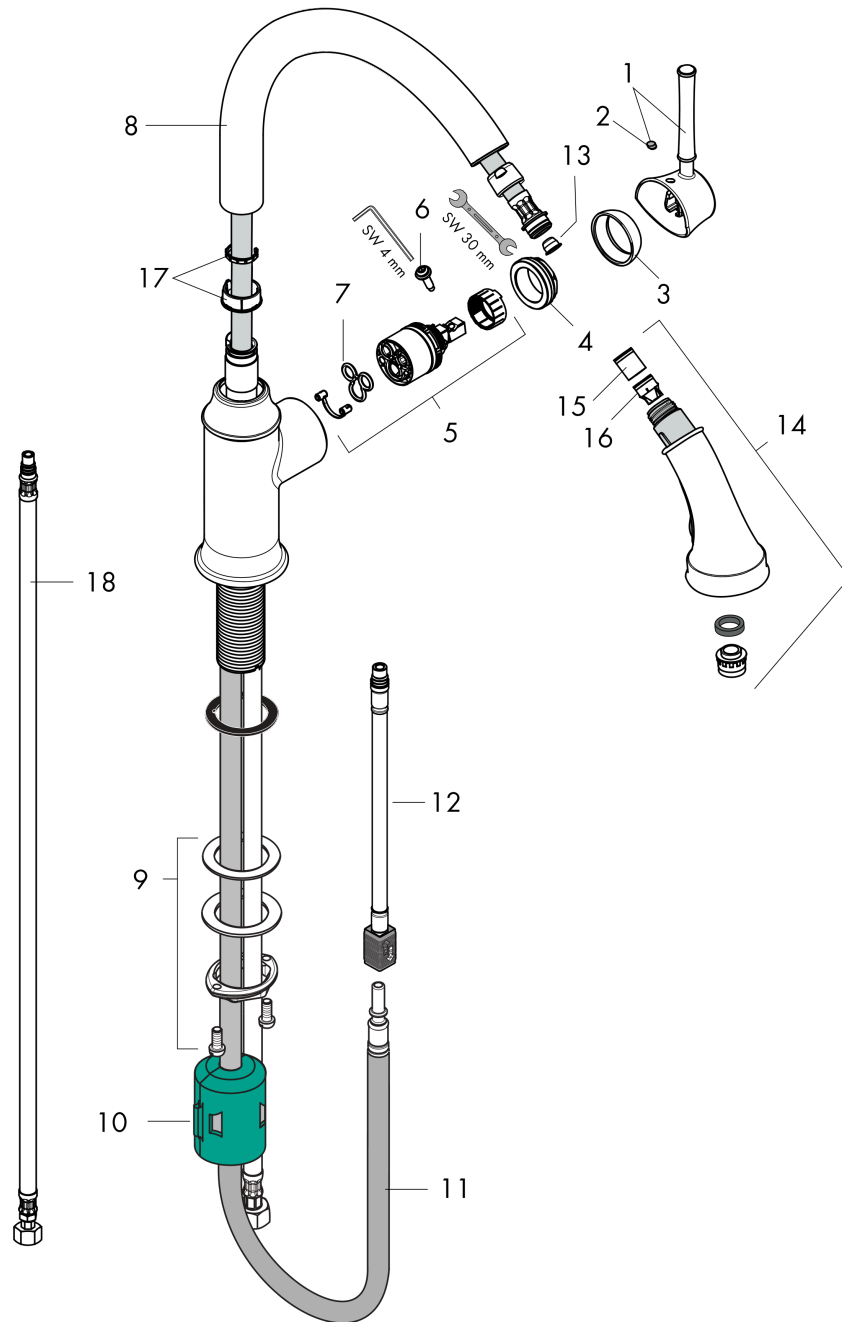

Talis C
Prep Kitchen Faucet, 2-Spray Pull-Down, 1.75 GPM
 Finish: **chrome** Part no. : **04216000**

Description

Features

- Swivel range 150°
- Normal spray, needle spray
- Locking spray diverter (reverts to default spray mode upon valve closing)
- MagFit magnetic sprayhead docking
- Deck mounted
- Flow: 1.75 GPM (6.6 L/Min)
- Ceramic cartridge
- 3/8" connections
- Integrated double backflow prevention

Item details

List Price \$ 777.00

Technology

Compliance / Sustainability

Product image

Scale drawing

Talis C
Prep Kitchen Faucet, 2-Spray Pull-Down, 1.75 GPM
 Finish: **chrome** Part no. : **04216000**

Exploded drawing

Year of production: >11/20

Talis C
Prep Kitchen Faucet, 2-Spray Pull-Down, 1.75 GPM
 Finish: **chrome** Part no. : **04216000**

Spare parts list

Year of production: >11/20

Pos.	Description	Part no.	Price	PU
1	handle	95900000	-	1
2	screw cover	96338000	-	1
3	flange	95498000	-	1
4	nut	97209000	-	1
5	cartridge, assy	92730000	-	1
6	locking screw for handle	95140000	-	1
7	seal	95008000	-	1
9	fixing set (Ø 34)	95049000	-	1
10	weight	98551000	-	1
11	hose 1,50 m	88624000	-	1
12	connection hose 600 mm M10x1	95561000	-	1
13	filter	97735000	-	1
14	handspray	95899000	-	1
15	non return valve	93218000	-	1
16	set of non return valves DW 15	97350000	-	1
18	connection hose 35½" M8x0,75 3/8"	96316001	-	1