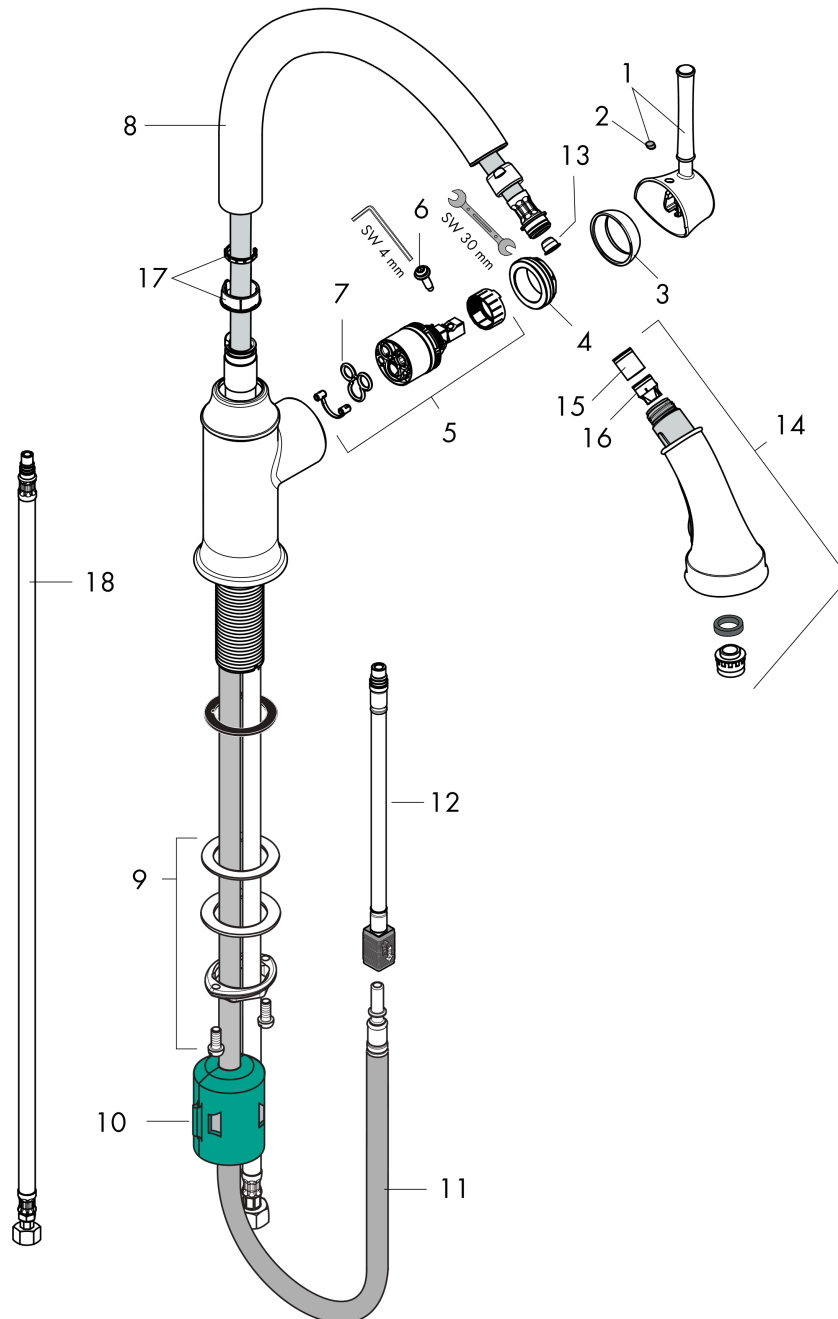

Talis C
HighArc Kitchen Faucet, 2-Spray Pull-Down, 1.75 GPM
 Finish: **chrome** Part no. : **04215000**

Description

Features

- Swivel range 150°
- Normal spray, needle spray
- Locking spray diverter (reverts to default spray mode upon valve closing)
- MagFit magnetic sprayhead docking
- Deck mounted
- Flow: 1.75 GPM (6.6 L/Min)
- Ceramic cartridge
- 3/8" connections
- Integrated double backflow prevention
- EPD Kitchen Faucets

Item details

List Price \$ 788.00

Technology

Compliance / Sustainability

Product image

Scale drawing

Talis C
HighArc Kitchen Faucet, 2-Spray Pull-Down, 1.75 GPM
 Finish: **chrome** Part no. : **04215000**

Exploded drawing

Year of production: >11/20

Talis C
HighArc Kitchen Faucet, 2-Spray Pull-Down, 1.75 GPM
 Finish: **chrome** Part no. : **04215000**

Spare parts list

Year of production: >11/20

Pos.	Description	Part no.	Price	PU
1	handle	95900000	-	1
2	screw cover	96338000	-	1
3	flange	95498000	-	1
4	nut	97209000	-	1
5	cartridge, assy	92730000	-	1
6	locking screw for handle	95140000	-	1
7	seal	95008000	-	1
8	spout cpl.	95897000	-	1
9	fixing set (Ø 34)	95049000	-	1
10	weight	98551000	-	1
11	hose 1,50 m	88624000	-	1
12	connection hose 600 mm M10x1	95561000	-	1
13	filter	97735000	-	1
14	handspray	95899000	-	1
15	non return valve	93218000	-	1
16	set of non return valves DW 15	97350000	-	1
18	connection hose 35½" M8x0,75 3/8"	96316001	-	1