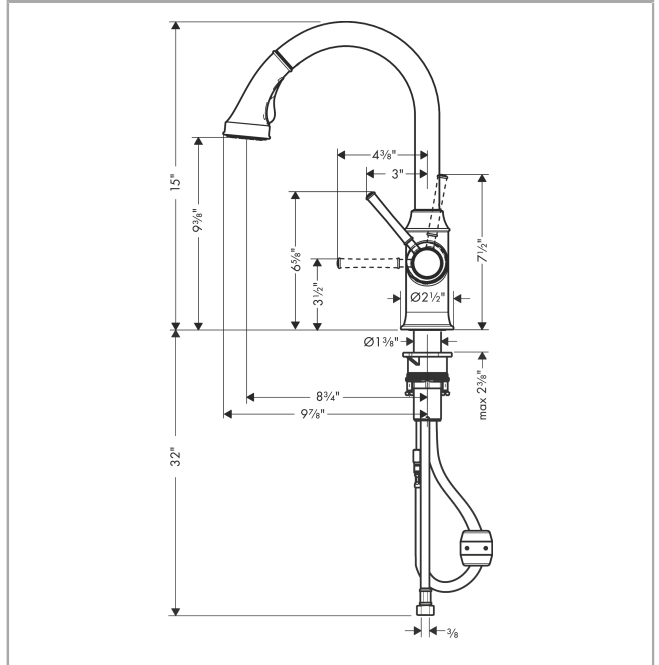

Talis C
HighArc Kitchen Faucet, 2-Spray Pull-Down, 1.75 GPM
 Finish: **chrome** Part no. : **04215000**

Description

Features

- Swivel range 150°
- Normal spray, needle spray
- Locking spray diverter (reverts to default spray mode upon valve closing)
- MagFit magnetic sprayhead docking
- Deck mounted
- Flow: 1.75 GPM (6.6 L/Min)
- Ceramic cartridge
- 3/8" connections
- Integrated double backflow prevention
- EPD Kitchen Faucets

Item details

List Price \$ 788.00

Technology

Compliance / Sustainability

Product image

Scale drawing

Talis C
HighArc Kitchen Faucet, 2-Spray Pull-Down, 1.75 GPM
 Finish: **chrome** Part no. : **04215000**

Exploded drawing

Year of production: >11/20

Talis C
HighArc Kitchen Faucet, 2-Spray Pull-Down, 1.75 GPM
 Finish: **chrome** Part no. : **04215000**

Spare parts list

Year of production: >11/20

Pos.	Description	Part no.	Price	PU
1	handle	95900000	-	1
2	screw cover	96338000	-	1
3	flange	95498000	-	1
4	nut	97209000	-	1
5	cartridge, assy	92730000	-	1
6	locking screw for handle	95140000	-	1
7	seal	95008000	-	1
8	spout cpl.	95897000	-	1
9	fixing set (Ø 34)	95049000	-	1
10	weight	98551000	-	1
11	hose 1,50 m	88624000	-	1
12	connection hose 600 mm M10x1	95561000	-	1
13	filter	97735000	-	1
14	handspray	95899000	-	1
15	non return valve	93218000	-	1
16	set of non return valves DW 15	97350000	-	1
18	connection hose 35½" M8x0,75 3/8"	96316001	-	1