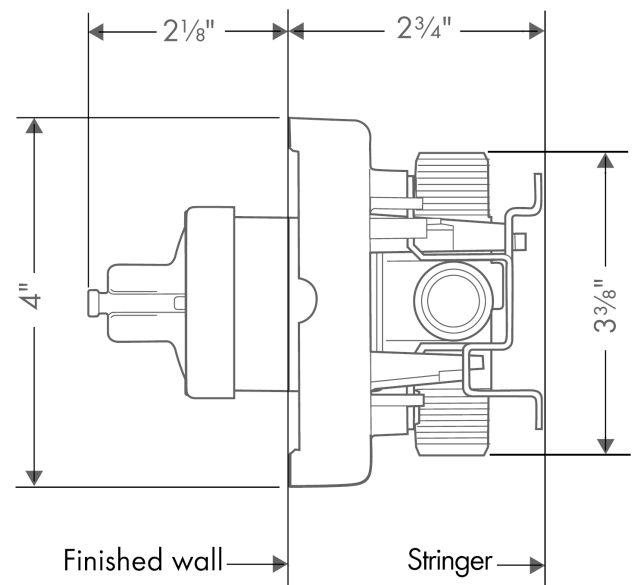

Rough, Pressure Balance with Service Stops

Finish: n.a. Part no. : 04121181

Description

Features

- 1/2" NPT
- EPD Basic Sets

Item details

List Price \$ 179.00

Compliance / Sustainability

Product image

Scale drawing

Rough, Pressure Balance with Service Stops

Finish: n.a. Part no. : 04121181

Exploded drawing

Year of production: >10/08

The cartridge is included with the trim kit.
 La cartouche est comprise avec le jeu de garniture.
 El cartucho está incluido en el juego de la pieza exterior.

Rough, Pressure Balance with Service Stops

Finish: n.a. Part no. : **04121181**

Spare parts list

Year of production: >10/08

Pos.	Description	Part no.	Price	PU
1	cartridge, assy	88727000	-	1