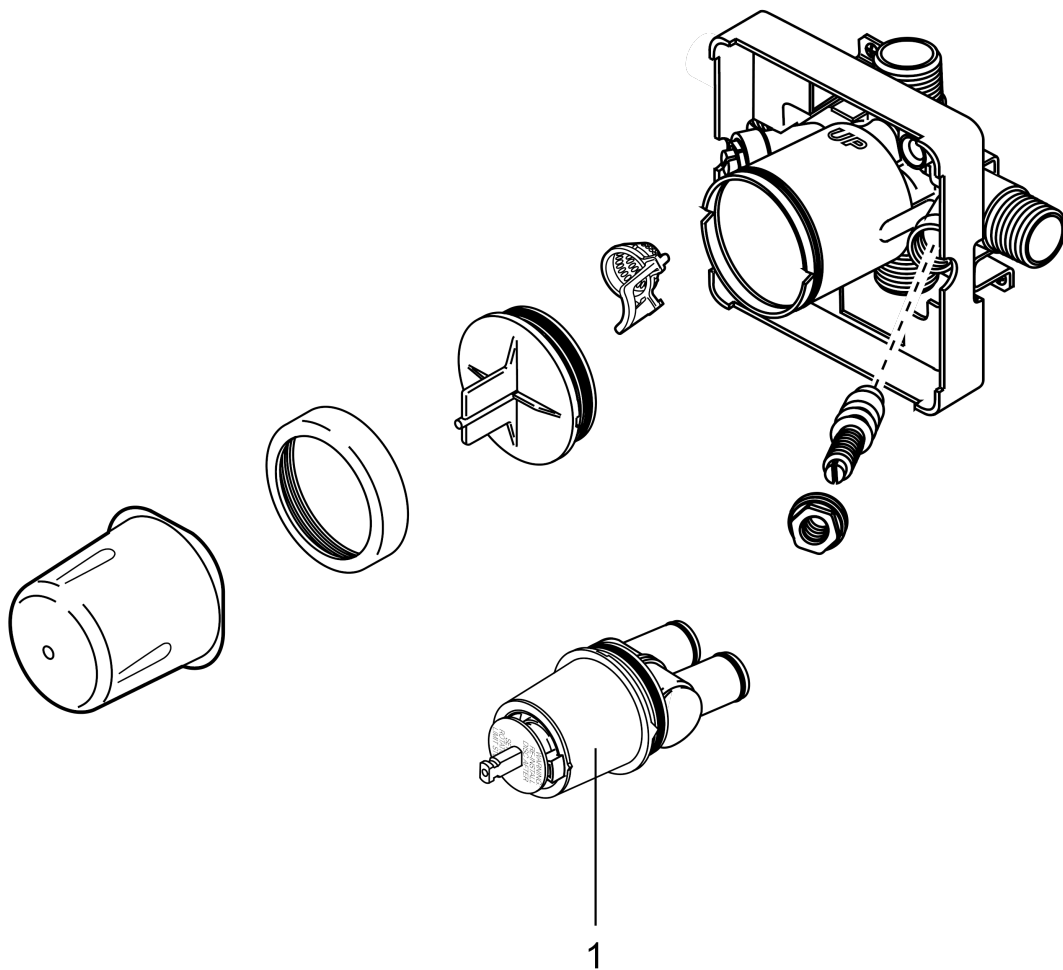

Rough, Pressure Balance with Service Stops

Finish: n.a. Part no. : 04121181

Description

Features

- 1/2" NPT
- EPD Basic Sets

Item details

List Price \$ 179.00

Compliance / Sustainability

Product image

Scale drawing

Rough, Pressure Balance with Service Stops

Finish: n.a. Part no. : 04121181

Exploded drawing

Year of production: >10/08

The cartridge is included with the trim kit.
 La cartouche est comprise avec le jeu de garniture.
 El cartucho está incluido en el juego de la pieza exterior.

Rough, Pressure Balance with Service Stops

Finish: n.a. Part no. : **04121181**

Spare parts list

Year of production: >10/08

Pos.	Description	Part no.	Price	PU
1	cartridge, assy	88727000	-	1