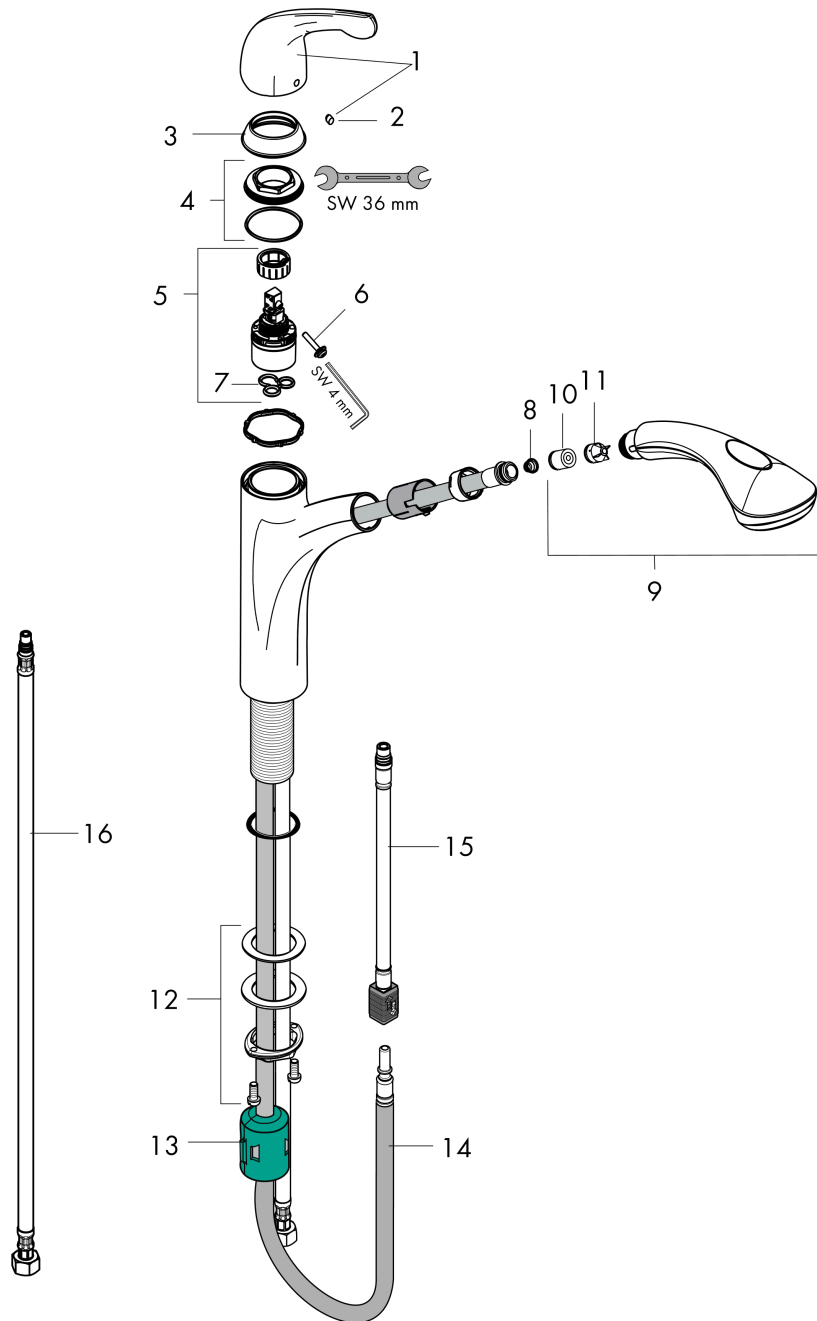

Allegro E
Kitchen Faucet, 2-Spray Pull-Out, 1.75 GPM
 Finish: **chrome** Part no. : **04076000**

Description

Features

- Swivel range 150°
- Normal spray, needle spray
- Toggle spray diverter
- Deck mounted
- Flow: 1.75 GPM (6.6 L/Min)
- Ceramic cartridge
- 3/8" connections
- Integrated double backflow prevention
- EPD Kitchen Faucets

Item details

List Price \$ 762.00

Technology

Compliance / Sustainability

Product image

Scale drawing

Allegro E
Kitchen Faucet, 2-Spray Pull-Out, 1.75 GPM
 Finish: **chrome** Part no. : **04076000**

Exploded drawing

Year of production: >11/20

Allegro E
Kitchen Faucet, 2-Spray Pull-Out, 1.75 GPM
 Finish: **chrome** Part no. : **04076000**

Spare parts list

Year of production: >11/20

Pos.	Description	Part no.	Price	PU
1	handle	98597001	-	1
2	screw cover	96338000	-	1
3	flange	96468000	-	1
4	nut	96461000	-	1
5	cartridge, assy	92730000	-	1
6	locking screw for handle	95140000	-	1
7	seal	95008000	-	1
8	filter	97735000	-	1
9	handspray	98598001	-	1
10	non return valve	93218000	-	1
11	set of non return valves DW 15	97350000	-	1
12	fixing set (Ø 34)	95049000	-	1
13	weight	98551000	-	1
14	hose 1,50 m	88624000	-	1
15	connection hose 600 mm	92264000	-	1
16	connection hose 35½" M8x0,75 3/8"	96316001	-	1