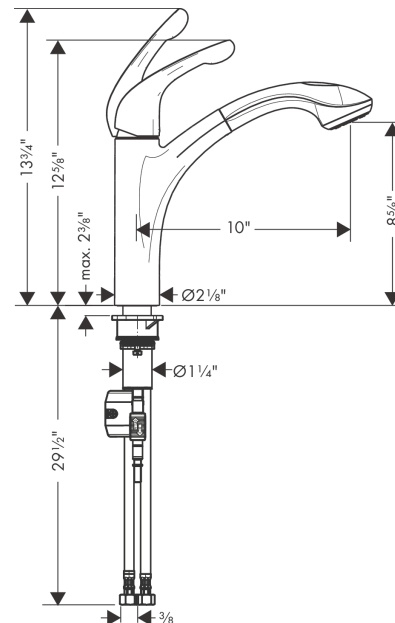

Allegro E
Kitchen Faucet, 2-Spray Pull-Out, 1.75 GPM
 Finish: **chrome** Part no. : **04076000**

Description

Features

- Swivel range 150°
- Normal spray, needle spray
- Toggle spray diverter
- Deck mounted
- Flow: 1.75 GPM (6.6 L/Min)
- Ceramic cartridge
- 3/8" connections
- Integrated double backflow prevention
- EPD Kitchen Faucets

Item details

List Price \$ 762.00

Technology

Compliance / Sustainability

Product image

Scale drawing

Allegro E
Kitchen Faucet, 2-Spray Pull-Out, 1.75 GPM
 Finish: **chrome** Part no. : **04076000**

Exploded drawing

Year of production: >11/20

Allegro E
Kitchen Faucet, 2-Spray Pull-Out, 1.75 GPM
 Finish: **chrome** Part no. : **04076000**

Spare parts list

Year of production: >11/20

Pos.	Description	Part no.	Price	PU
1	handle	98597001	-	1
2	screw cover	96338000	-	1
3	flange	96468000	-	1
4	nut	96461000	-	1
5	cartridge, assy	92730000	-	1
6	locking screw for handle	95140000	-	1
7	seal	95008000	-	1
8	filter	97735000	-	1
9	handspray	98598001	-	1
10	non return valve	93218000	-	1
11	set of non return valves DW 15	97350000	-	1
12	fixing set (Ø 34)	95049000	-	1
13	weight	98551000	-	1
14	hose 1,50 m	88624000	-	1
15	connection hose 600 mm	92264000	-	1
16	connection hose 35½" M8x0,75 3/8"	96316001	-	1