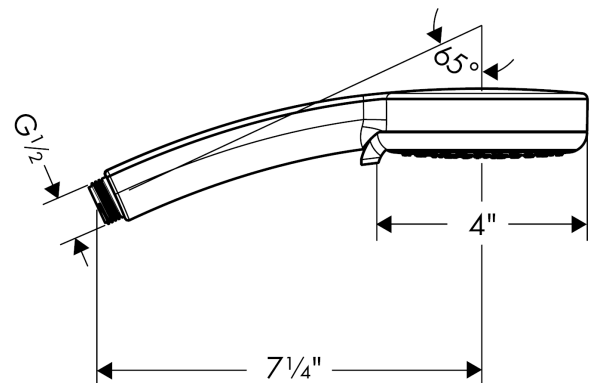

Croma 100
Handshower E 3-Jet, 2.5 GPM
 Finish: **chrome** Part no. : **04073000**

Description

Features

- Spray modes: Rain, Pulsating Massage, Intense Turbo
- 75 no-clog spray channels
- Spray face finish: easy cleanable plastic spray disc
- Flow: 2.5 GPM (9.5 L/Min)
- EPD Hand Showers

Item details

List Price \$ 116.00

Technology

Compliance / Sustainability

Product image

Scale drawing

Croma 100
Handshower E 3-Jet, 2.5 GPM
Finish: **chrome** Part no. : **04073000**

Exploded drawing

Year of production: >01/08

Croma 100
Handshower E 3-Jet, 2.5 GPM
 Finish: **chrome** Part no. : **04073000**

Spare parts list

Year of production: >01/08

Pos.	Description	Part no.	Price	PU
1	filter packing	94246000	-	1