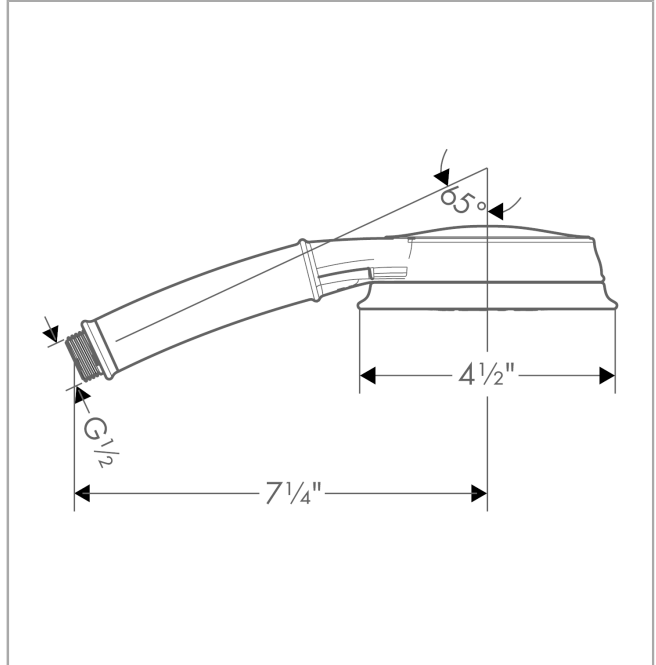

Croma 100 Classic
Handshower 3-Jet, 2.5 GPM
 Finish: **chrome** Part no. : **04072000**

Description

Features

- Spray modes: Full, Pulsating Massage, Intense Turbo
- 75 no-clog spray channels
- Flow: 2.5 GPM (9.5 L/Min)
- EPD Hand Showers

Item details

List Price \$ 128.00

Technology

Compliance / Sustainability

Product image

Scale drawing

Croma 100 Classic
Handshower 3-Jet, 2.5 GPM
Finish: **chrome** Part no. : **04072000**

Exploded drawing

Year of production: >01/08

Croma 100 Classic
Handshower 3-Jet, 2.5 GPM
 Finish: **chrome** Part no. : **04072000**

Spare parts list

Year of production: >01/08

Pos.	Description	Part no.	Price	PU
1	filter packing	94246000	-	1