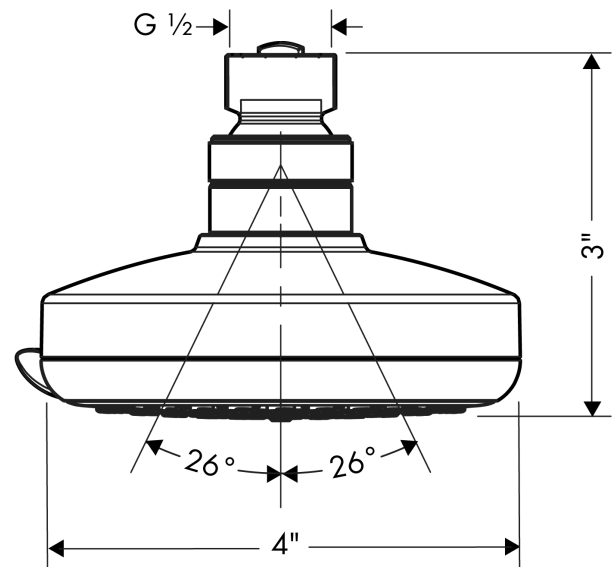

Croma 100
Showerhead E 3-Jet, 2.5 GPM
 Finish: **Chrome** Part no. : **04071000**

Description

Features

- showerhead size: 4"
- Spray pattern: Rain, Massage spray, Shampoo spray
- Maximum flow rate: 2.5 GPM
- adjustment with angle on showerhead
- 75 spray nozzles
- spray disc surface: grey

Item details

List Price \$ 120.00

Technology

Compliance / Sustainability

Product image

Scale drawing

Croma 100
Showerhead E 3-Jet, 2.5 GPM
Finish: **Chrome** Part no. : **04071000**

Exploded drawing

Year of production: >06/11

Croma 100
Showerhead E 3-Jet, 2.5 GPM
 Finish: **Chrome** Part no. : **04071000**

Spare parts list

Year of production: >06/11

Pos.	Description	Part no.	Price	PU
1	filter packing	88649000	-	1