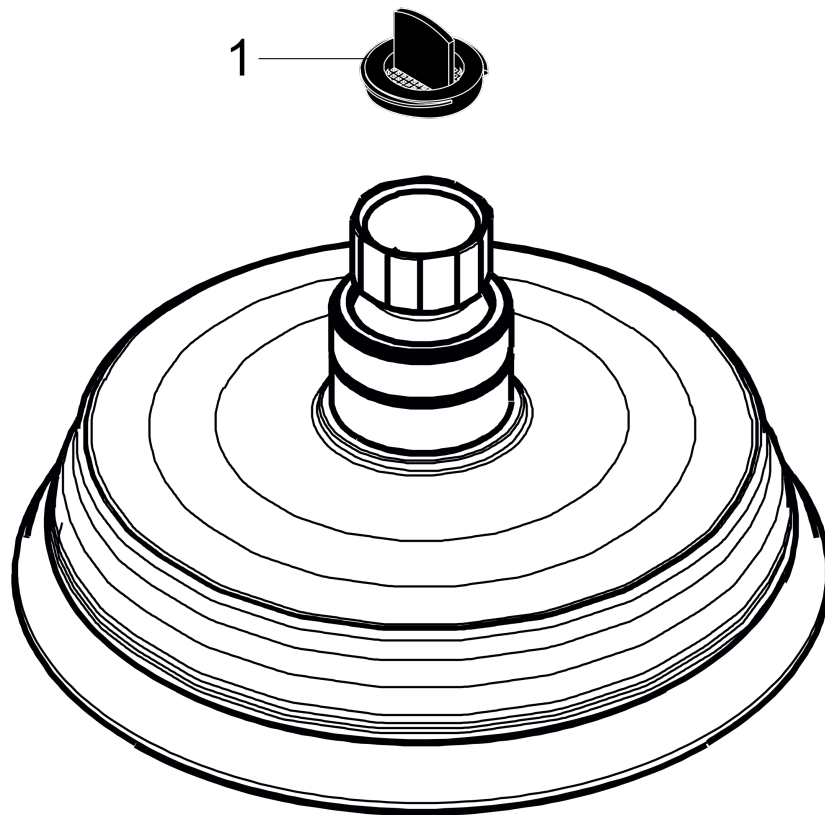

**Croma 100 Classic**  
**Showerhead 3-Jet, 2.5 GPM**  
 Finish: **Chrome** Part no. : **04070000**

**Description**

**Features**

- showerhead size: 4"
- Spray pattern: Rain, Massage spray, Shampoo spray
- Maximum flow rate: 2.5 GPM
- adjustment with angle on showerhead
- 75 spray nozzles
- spray disc surface: grey

**Item details**

List Price \$ 118.00

**Technology**

**Compliance / Sustainability**

**Product image**

**Scale drawing**

**Croma 100 Classic**  
**Showerhead 3-Jet, 2.5 GPM**  
Finish: **Chrome** Part no. : **04070000**

Exploded drawing

Year of production: >01/08

**Croma 100 Classic**  
**Showerhead 3-Jet, 2.5 GPM**  
 Finish: **Chrome** Part no. : **04070000**

Spare parts list

Year of production: >01/08

Pos.	Description	Part no.	Price	PU
1	filter packing	96477000	-	1