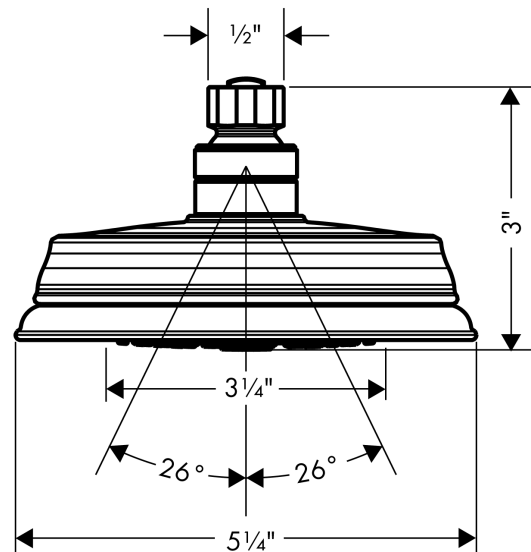

**Croma 100 Classic**  
**Showerhead 3-Jet, 2.5 GPM**  
 Finish: **Chrome** Part no. : **04070000**

**Description**

**Features**

- showerhead size: 4"
- Spray pattern: Rain, Massage spray, Shampoo spray
- Maximum flow rate: 2.5 GPM
- adjustment with angle on showerhead
- 75 spray nozzles
- spray disc surface: grey

**Item details**

List Price \$ 118.00

**Technology**

**Compliance / Sustainability**

**Product image**

**Scale drawing**

**Croma 100 Classic**  
**Showerhead 3-Jet, 2.5 GPM**  
Finish: **Chrome** Part no. : **04070000**

Exploded drawing

Year of production: >01/08

**Croma 100 Classic**  
**Showerhead 3-Jet, 2.5 GPM**  
 Finish: **Chrome** Part no. : **04070000**

Spare parts list

Year of production: >01/08

Pos.	Description	Part no.	Price	PU
1	filter packing	96477000	-	1