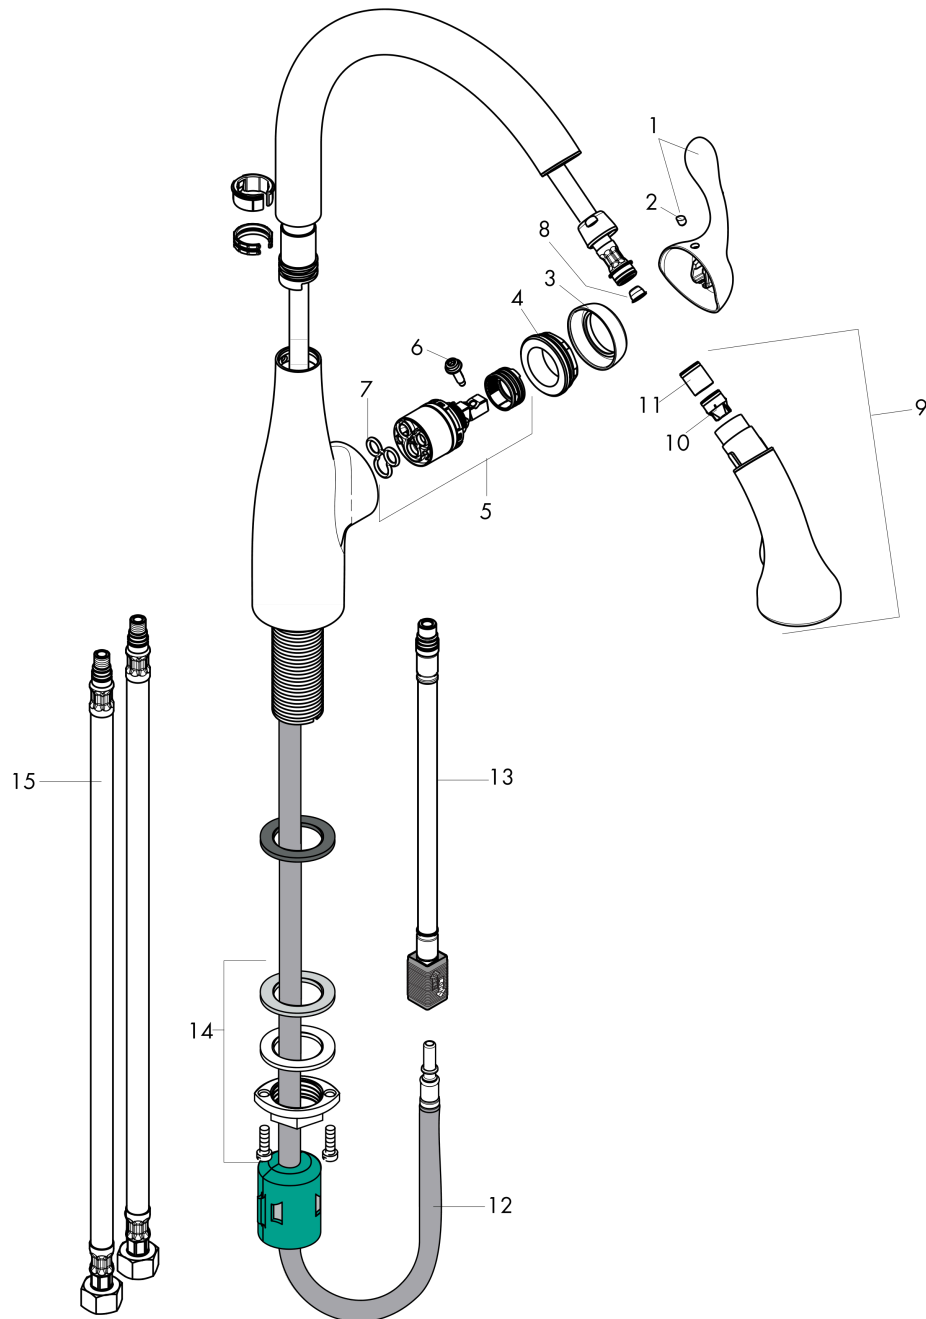

Allegro E Gourmet
HighArc Kitchen Faucet, 2-Spray Pull-Down, 1.75 GPM
 Finish: **chrome** Part no. : **04066000**

Exploded drawing

Year of production: >11/20

Allegro E Gourmet
HighArc Kitchen Faucet, 2-Spray Pull-Down, 1.75 GPM
 Finish: **chrome** Part no. : **04066000**

Spare parts list

Year of production: >11/20

Pos.	Description	Part no.	Price	PU
1	handle	98597001	-	1
2	screw cover	88655000	-	1
3	flange	96468000	-	1
4	nut	96461000	-	1
5	cartridge, assy	92730000	-	1
6	locking screw for handle	95140000	-	1
7	seal	95008000	-	1
8	filter	97735000	-	1
9	handspray	98599001	-	1
10	set of non return valves DW 15	97350000	-	1
11	non return valve	93218000	-	1
12	hose 1,50 m	88624000	-	1
13	connection hose 35½" M8x0,75 3/8"	96316001	-	1
14	fixing set (Ø 34)	95049000	-	1
15	connection hose 600 mm M10x1	95561000	-	1
a	insert for spout	92759000	-	1
b	weight	98551000	-	1
c	escutcheon	14019001	-	1