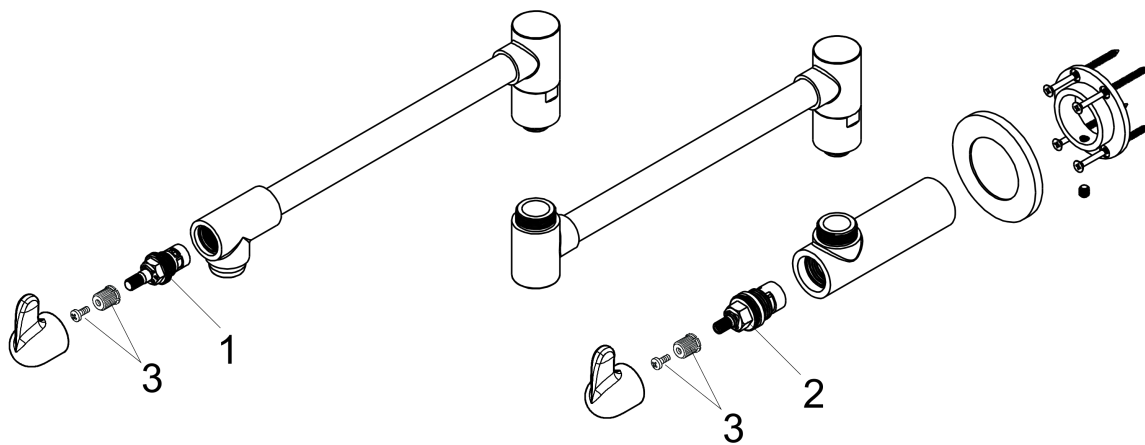

Allegro E
Pot Filler, Wall-Mounted
 Finish: **chrome** Part no. : **04059000**

Description

Features

- Swivel range 180°
- Normal spray
- Wall-mounted
- For cold water connection
- Flow: 2.5 GPM (9.5 L/Min)
- Ceramic valves 90°
- 1/2" NPT

Item details

List Price \$ 1,282.00

Compliance / Sustainability

Product image

Scale drawing

Allegro E
Pot Filler, Wall-Mounted
 Finish: **chrome** Part no. : **04059000**

Exploded drawing

Year of production: >06/08

Allegro E
Pot Filler, Wall-Mounted
 Finish: **chrome** Part no. : **04059000**

Spare parts list

Year of production: >06/08

Pos.	Description	Part no.	Price	PU
1	shut off unit	88789000	-	1
2	shut off unit	88790000	-	1
3	handle fixing set	98932000	-	1