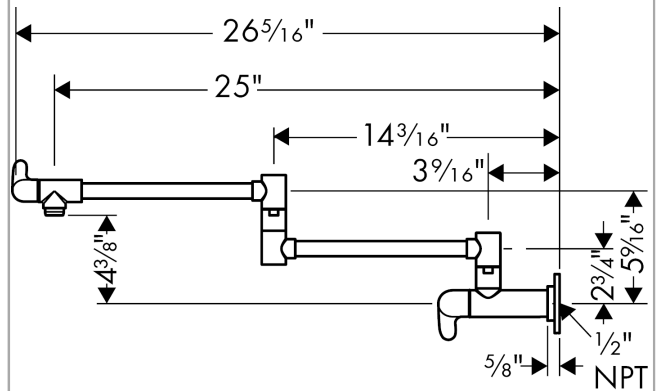

Allegro E
Pot Filler, Wall-Mounted
 Finish: **chrome** Part no. : **04059000**

Description

Features

- Swivel range 180°
- Normal spray
- Wall-mounted
- For cold water connection
- Flow: 2.5 GPM (9.5 L/Min)
- Ceramic valves 90°
- 1/2" NPT

Item details

List Price \$ 1,282.00

Compliance / Sustainability

Product image

Scale drawing

Allegro E
Pot Filler, Wall-Mounted
 Finish: **chrome** Part no. : **04059000**

Exploded drawing

Year of production: >06/08

Allegro E
Pot Filler, Wall-Mounted
 Finish: **chrome** Part no. : **04059000**

Spare parts list

Year of production: >06/08

Pos.	Description	Part no.	Price	PU
1	shut off unit	88789000	-	1
2	shut off unit	88790000	-	1
3	handle fixing set	98932000	-	1