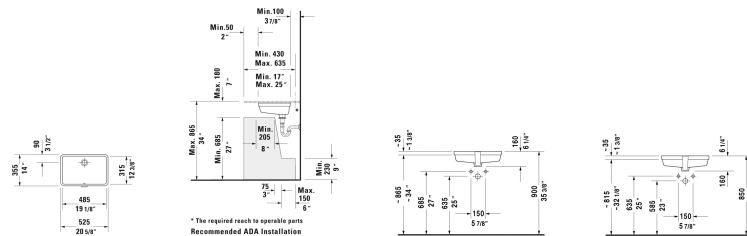

Vero Vanity basin ☒ # 0330480000

< 19 1/8" Inch >

Vanity basin	Dimension	Weight	Order number
undermount basin, with overflow, without faucet deck, cUPC® listed*, 19 1/8" Inch			
Colors			
00 White			
Variant			
☒	19 1/8" x 12 3/8" Inch	20.1 lb	0330480000
Infobox			
* Complies with following standards: ASME A112.19.2/CSA B45.1, Measurements of undercounter models represent interior measurements			
Sanitary ceramics with the special WonderGliss surface finish will remain clean and attractive-looking for a long time to come. When ordering WonderGliss please add a "1" as eleventh digit to the model number.			
Accessory for ceramics			
Hardware for stone countertops, (with the exception of # 046651)		0.4 lb	005028
Push button drain assembly for washbasins with overflow	2" Inch	0.8 lb	005052
Design Siphon		3.3 lb	005036

All drawings contain the necessary measurements which are subject to standard tolerances. They are stated in inch & mm and are non-binding. Exact measurements, in particular for customized installation scenarios, can only be taken from the finished ceramic piece.