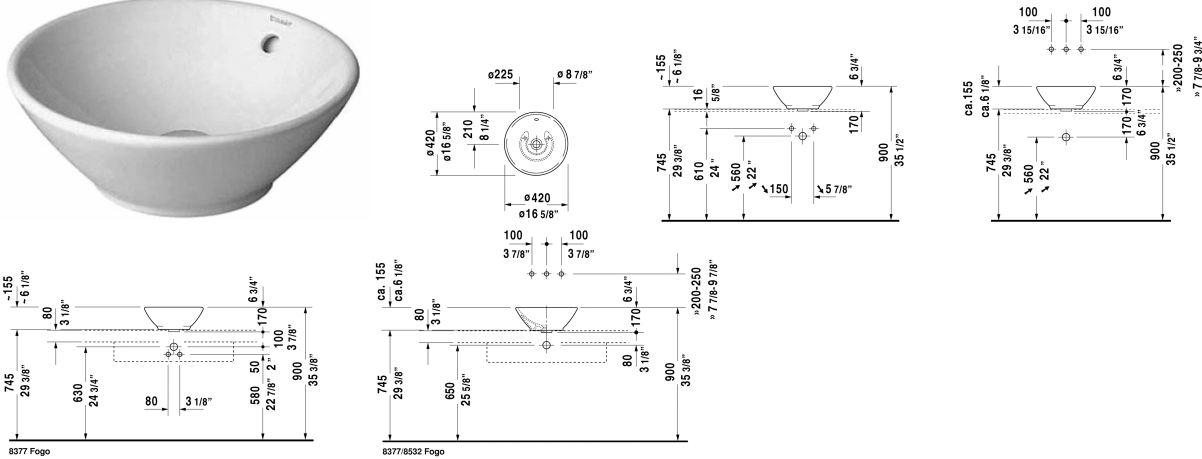

Bacino Washbowl # 0325420000

< Ø 16 1/2" Inch >

Washbowl	Dimension	Weight	Order number
with overflow, without faucet deck, overflow clip Chrome included, hardware included, cUPC® listed*, Ø 16 1/2" Inch			
Colors			
00 White			
Variant			
☒	Ø 16 1/2" Inch	15.4 lb	0325420000
Infobox			
* Complies with following standards: ASME A112.19.2/CSA B45.1			
Sanitary ceramics with the special WonderGliss surface finish will remain clean and attractive-looking for a long time to come. When ordering WonderGliss please add a "1" as eleventh digit to the model number.			
Push button drain assembly for washbasins with overflow	2" Inch	0.8 lb	005052
Suitable products			
Vanity unit for console 2 drawers, upper drawer including cut-out for siphon and siphon cover, 24 3/8" x 21 5/8" Inch	24 3/8" x 21 5/8" Inch		LC5815
Vanity unit for console floorstanding 2 pull-out compartments, integrated legs with height adjustment, 31 1/2" x 21 5/8" Inch	31 1/2" x 21 5/8" Inch		XS4920
Vanity unit for console floorstanding 2 pull-out compartments, integrated legs with height adjustment, 39 3/8" x 21 5/8" Inch	39 3/8" x 21 5/8" Inch		XS4921

Bacino Washbowl # 0325420000

|< Ø 16 1/2" Inch >|

Vanity unit wall-mounted 1 drawer, 1 pull-out compartment, upper drawer including cut-out for siphon and siphon cover, 1 console with one cut-out, 47 1/4" x 21 5/8" Inch	47 1/4" x 21 5/8" Inch	DE4969
Vanity unit wall-mounted 1 pull-out compartment, 1 console with one cut-out, 47 1/4" x 21 5/8" Inch	47 1/4" x 21 5/8" Inch	DE4949
Vanity unit wall-mounted 1 drawer, 1 pull-out compartment, upper drawer including cut-out for siphon and siphon cover, 1 console with one cut-out, 31 1/2" x 21 5/8" Inch	31 1/2" x 21 5/8" Inch	DE4967

All drawings contain the necessary measurements which are subject to standard tolerances. They are stated in inch & mm and are non-binding. Exact measurements, in particular for customized installation scenarios, can only be taken from the finished ceramic piece.