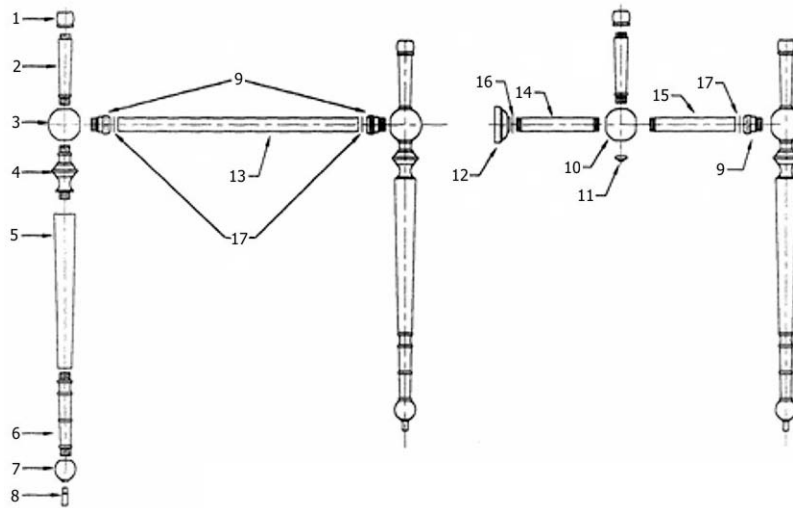

0320 and 0322 - 'Empire' Washbasin and 'Empire' Washstand

Single Hole or 8" C.T.C.

0322 - 'Empire' Metal Washstand

Technical Information

- To be used with 0320 Washbasin.
- Chrome(48), Solibrass(49), Polished Brass(55), Polished Nickel(56), Brushed Nickel(57), Satin Nickel(60) and Weathered Brass(70).
- Please See Cleaning Instructions: <http://herbeau.com/CleaningAll.pdf> for Finish Care and Maintenance Information.

Part#

Description

01	Top Support
02	Support Column
03	Support Sphere
04	Middle Support Connection
05	Column For Middle Support
06	Lower Support Column
07	Foot Sphere
08	Foot Tip
09	Socket Connector
10	Center Sphere Connector
11	Sphere Button
12	Wall Escutcheon
13	Finished Brass Tube
14	Horizontal Connection
15	Single Threaded Finished Tube
16	Rubber O-Ring
17	Rubber O-Ring
18	Mounting Screw Kit
19	Wall Mount Plate

Please follow example when ordering parts for Lavatory Supply Kit.

- To order part#03 – **Support Sphere**
 - 950212xx
- Please substitute finish number needed in place of **xx**.

Herbeau[®]
L'Art du Sanitaire depuis 1857

0322 - 'Empire' Washstand

P/N 920026 - 18 

 = FINISHED PARTS

XX = TWO DIGIT FINISH CODE

0320 and 0322 - 'Empire' Washbasin and Washstand Peripheral Dimensions