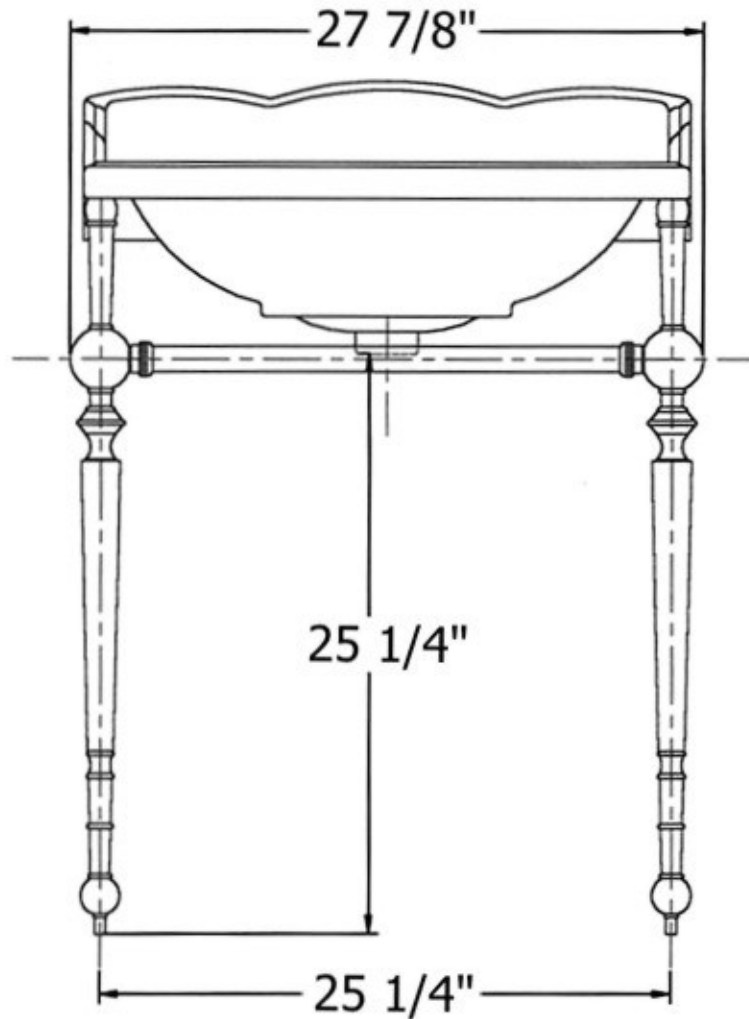

0320 and 0322 - 'Empire' Washbasin and 'Empire' Washstand

Single Hole or 8" C.T.C.

0322 - 'Empire' Metal Washstand

Technical Information

- To be used with 0320 Washbasin.
- Chrome(48), Solibrass(49), Polished Brass(55), Polished Nickel(56), Brushed Nickel(57), Satin Nickel(60) and Weathered Brass(70).
- Please See Cleaning Instructions: <http://herbeau.com/CleaningAll.pdf> for Finish Care and Maintenance Information.

Part#

Description

01	Top Support
02	Support Column
03	Support Sphere
04	Middle Support Connection
05	Column For Middle Support
06	Lower Support Column
07	Foot Sphere
08	Foot Tip
09	Socket Connector
10	Center Sphere Connector
11	Sphere Button
12	Wall Escutcheon
13	Finished Brass Tube
14	Horizontal Connection
15	Single Threaded Finished Tube
16	Rubber O-Ring
17	Rubber O-Ring
18	Mounting Screw Kit
19	Wall Mount Plate

Please follow example when ordering parts for Lavatory Supply Kit.

- To order part#03 – **Support Sphere**
 - 950212xx
- Please substitute finish number needed in place of **xx**.

Herbeau[®]
L'Art du Sanitaire depuis 1857

0322 - 'Empire' Washstand

P/N 920026 - 18 

 = FINISHED PARTS

XX = TWO DIGIT FINISH CODE

0320 and 0322 - 'Empire' Washbasin and Washstand Peripheral Dimensions