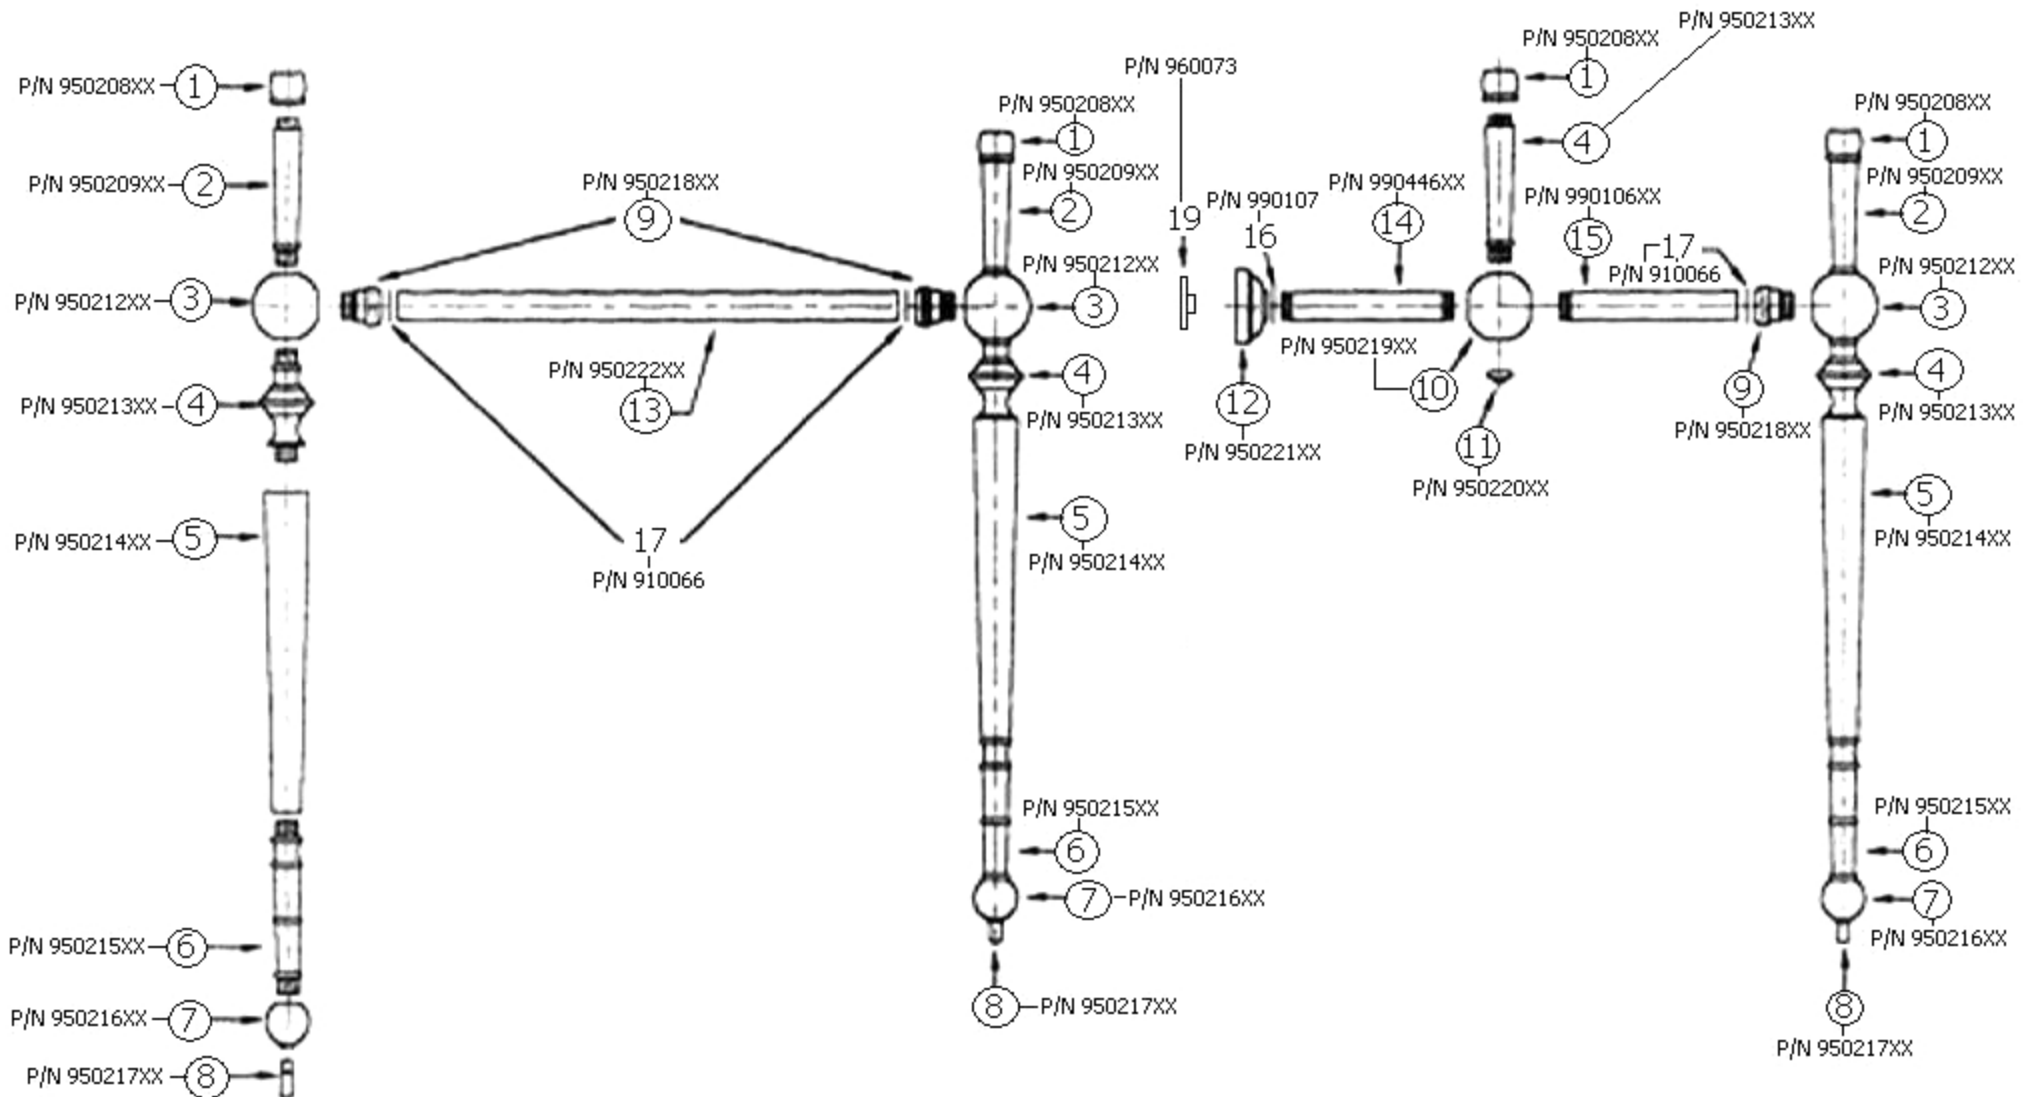

0320 and 0322 - 'Empire' Washbasin and 'Empire' Washstand

Single Hole or 8" C.T.C.

0322 - 'Empire' Metal Washstand

Technical Information

- To be used with 0320 Washbasin.
- Chrome(48), Solibrass(49), Polished Brass(55), Polished Nickel(56), Brushed Nickel(57), Satin Nickel(60) and Weathered Brass(70).
- Please See Cleaning Instructions: <http://herbeau.com/CleaningAll.pdf> for Finish Care and Maintenance Information.

Part#

Description

01	Top Support
02	Support Column
03	Support Sphere
04	Middle Support Connection
05	Column For Middle Support
06	Lower Support Column
07	Foot Sphere
08	Foot Tip
09	Socket Connector
10	Center Sphere Connector
11	Sphere Button
12	Wall Escutcheon
13	Finished Brass Tube
14	Horizontal Connection
15	Single Threaded Finished Tube
16	Rubber O-Ring
17	Rubber O-Ring
18	Mounting Screw Kit
19	Wall Mount Plate

Please follow example when ordering parts for Lavatory Supply Kit.

- To order part#03 – **Support Sphere**
 - 950212xx
- Please substitute finish number needed in place of **xx**.

Herbeau[®]
L'Art du Sanitaire depuis 1857

0322 - 'Empire' Washstand

P/N 920026 - 18 

 = FINISHED PARTS

XX = TWO DIGIT FINISH CODE

0320 and 0322 - 'Empire' Washbasin and Washstand Peripheral Dimensions