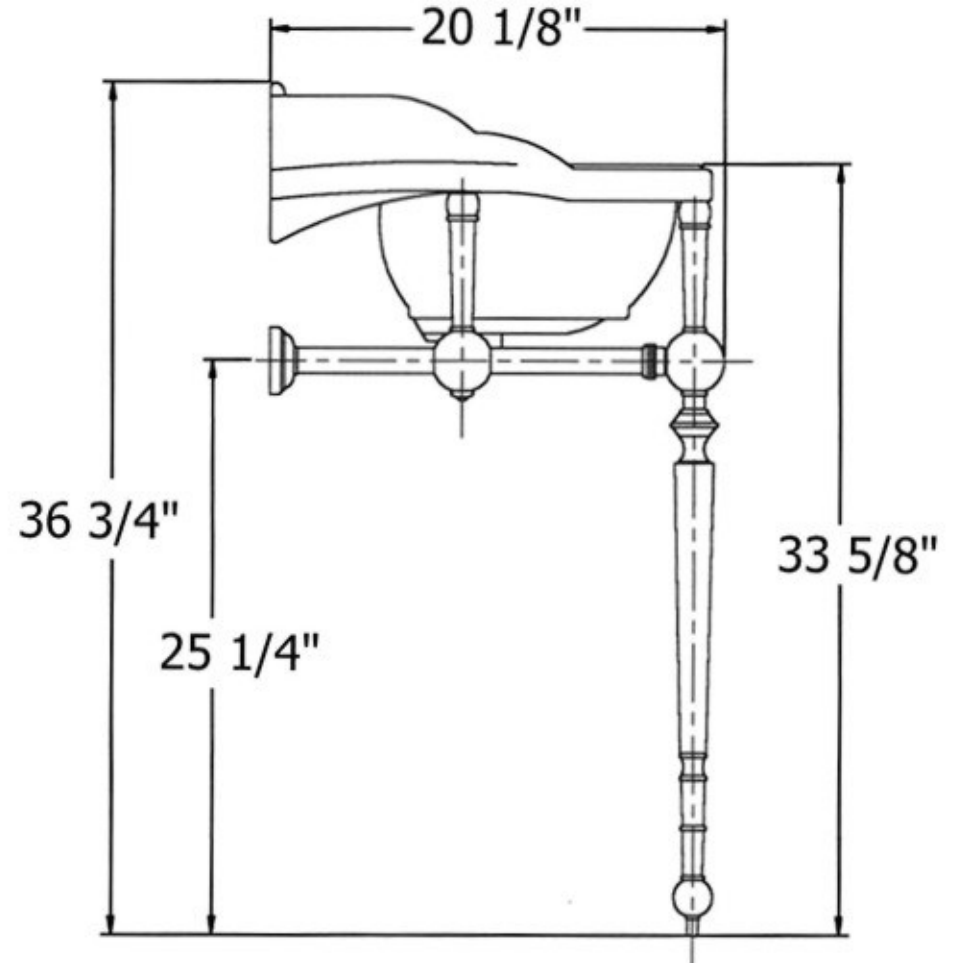

0320 and 0322 - 'Empire' Washbasin and 'Empire' Washstand

Single Hole or 8" C.T.C.

0322 - 'Empire' Metal Washstand

Technical Information

- To be used with 0320 Washbasin.
- Chrome(48), Solibrass(49), Polished Brass(55), Polished Nickel(56), Brushed Nickel(57), Satin Nickel(60) and Weathered Brass(70).
- Please See Cleaning Instructions: <http://herbeau.com/CleaningAll.pdf> for Finish Care and Maintenance Information.

Part#

Description

01	Top Support
02	Support Column
03	Support Sphere
04	Middle Support Connection
05	Column For Middle Support
06	Lower Support Column
07	Foot Sphere
08	Foot Tip
09	Socket Connector
10	Center Sphere Connector
11	Sphere Button
12	Wall Escutcheon
13	Finished Brass Tube
14	Horizontal Connection
15	Single Threaded Finished Tube
16	Rubber O-Ring
17	Rubber O-Ring
18	Mounting Screw Kit
19	Wall Mount Plate

Please follow example when ordering parts for Lavatory Supply Kit.

- To order part#03 – **Support Sphere**
 - 950212xx
- Please substitute finish number needed in place of **xx**.

Herbeau[®]
L'Art du Sanitaire depuis 1857

0322 - 'Empire' Washstand

P/N 920026 - 18 

 = FINISHED PARTS

XX = TWO DIGIT FINISH CODE

0320 and 0322 - 'Empire' Washbasin and Washstand Peripheral Dimensions