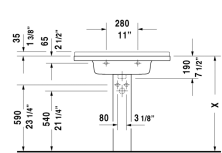

Starck 3 Furniture washbasin & # 0304800000 / 0304800087

< 33 1/2" Inch >

| Furniture washbasin | Dimension | Weight | Order number |
|---|------------------------|---------|--------------|
| with faucet deck, hardware included, wall-mounted, cUPC® listed*, 33 1/2" Inch | | | |
| Colors | | | |
| 00 White | | | |
| Variant | | | |
| ● with overflow | 33 1/2" x 19 1/8" Inch | 49.3 lb | 0304800000 |
| ●●● with overflow | 33 1/2" x 19 1/8" Inch | 49.3 lb | 0304800087 |
| Infobox | | | |
| * Complies with following standards: ASME A112.19.2/CSA B45.1, Washbasin is not ADA compliant in combination with pedestal, siphon cover or metal console, Not available with WonderGliss | | | |
| Space-saving siphon | 1 1/4" Inch | 0.9 lb | 005076 |
| Suitable products | | | |
| Pedestal for # 030065, 030060, 030055, 030410, 030480, 030470, 033213, 030760, 030750, 28" x 8 1/4" Inch | 28" x 8 1/4" Inch | | 086516 |
| Siphon cover for # 030065, 030060, 030055, 030410, 030480, 030470, 033213, 030760, 030750, 6 3/4" x 11 1/4" Inch | 6 3/4" x 11 1/4" Inch | | 086515 |
| Vanity unit wall-mounted 1 pull-out compartment, for Starck 3 # 030480, 31 1/2" x 17 7/8" Inch | 31 1/2" x 17 7/8" Inch | | KT6664 |
| Vanity unit wall-mounted 2 drawers, upper drawer including cut-out for siphon and siphon cover, for Starck 3 # 030480, 31 1/2" x 17 7/8" Inch | 31 1/2" x 17 7/8" Inch | | KT6644 |
| Vanity unit wall-mounted 1 pull-out compartment, for Starck 3 # 030480, 31 1/2" x 18 1/2" Inch | 31 1/2" x 18 1/2" Inch | | DS6388 |

All drawings contain the necessary measurements which are subject to standard tolerances. They are stated in inch & mm and are non-binding. Exact measurements, in particular for customized installation scenarios, can only be taken from the finished ceramic piece.