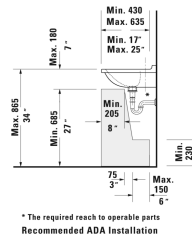

Starck 3 Furniture washbasin & # 0304800000 / 0304800087

< 33 1/2" Inch >

| Furniture washbasin | Dimension | Weight | Order number |
|---|------------------------|---------|--------------|
| with faucet deck, hardware included, wall-mounted, cUPC® listed*, 33 1/2" Inch | | | |
| Colors | | | |
| 00 White | | | |
| Variant | | | |
| ● with overflow | 33 1/2" x 19 1/8" Inch | 49.3 lb | 0304800000 |
| ●●● with overflow | 33 1/2" x 19 1/8" Inch | 49.3 lb | 0304800087 |
| Infobox | | | |
| * Complies with following standards: ASME A112.19.2/CSA B45.1, Washbasin is not ADA compliant in combination with pedestal, siphon cover or metal console, Not available with WonderGliss | | | |
| Space-saving siphon | 1 1/4" Inch | 0.9 lb | 005076 |
| Suitable products | | | |
| Pedestal for # 030065, 030060, 030055, 030410, 030480, 030470, 033213, 030760, 030750, 28" x 8 1/4" Inch | 28" x 8 1/4" Inch | | 086516 |
| Siphon cover for # 030065, 030060, 030055, 030410, 030480, 030470, 033213, 030760, 030750, 6 3/4" x 11 1/4" Inch | 6 3/4" x 11 1/4" Inch | | 086515 |
| Vanity unit wall-mounted 1 pull-out compartment, for Starck 3 # 030480, 31 1/2" x 17 7/8" Inch | 31 1/2" x 17 7/8" Inch | | KT6664 |
| Vanity unit wall-mounted 2 drawers, upper drawer including cut-out for siphon and siphon cover, for Starck 3 # 030480, 31 1/2" x 17 7/8" Inch | 31 1/2" x 17 7/8" Inch | | KT6644 |
| Vanity unit wall-mounted 1 pull-out compartment, for Starck 3 # 030480, 31 1/2" x 18 1/2" Inch | 31 1/2" x 18 1/2" Inch | | DS6388 |

All drawings contain the necessary measurements which are subject to standard tolerances. They are stated in inch & mm and are non-binding. Exact measurements, in particular for customized installation scenarios, can only be taken from the finished ceramic piece.