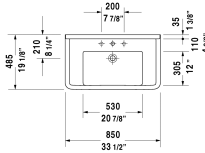

Starck 3 Furniture washbasin & # 0304800000 / 0304800087

< 33 1/2" Inch >

| Furniture washbasin | Dimension | Weight | Order number |
|---|------------------------|---------|--------------|
| with faucet deck, hardware included, wall-mounted, cUPC® listed*, 33 1/2" Inch | | | |
| Colors | | | |
| 00 White | | | |
| Variant | | | |
| ● with overflow | 33 1/2" x 19 1/8" Inch | 49.3 lb | 0304800000 |
| ●●● with overflow | 33 1/2" x 19 1/8" Inch | 49.3 lb | 0304800087 |
| Infobox | | | |
| * Complies with following standards: ASME A112.19.2/CSA B45.1, Washbasin is not ADA compliant in combination with pedestal, siphon cover or metal console, Not available with WonderGliss | | | |
| Space-saving siphon | 1 1/4" Inch | 0.9 lb | 005076 |
| Suitable products | | | |
| Pedestal for # 030065, 030060, 030055, 030410, 030480, 030470, 033213, 030760, 030750, 28" x 8 1/4" Inch | 28" x 8 1/4" Inch | | 086516 |
| Siphon cover for # 030065, 030060, 030055, 030410, 030480, 030470, 033213, 030760, 030750, 6 3/4" x 11 1/4" Inch | 6 3/4" x 11 1/4" Inch | | 086515 |
| Vanity unit wall-mounted 1 pull-out compartment, for Starck 3 # 030480, 31 1/2" x 17 7/8" Inch | 31 1/2" x 17 7/8" Inch | | KT6664 |
| Vanity unit wall-mounted 2 drawers, upper drawer including cut-out for siphon and siphon cover, for Starck 3 # 030480, 31 1/2" x 17 7/8" Inch | 31 1/2" x 17 7/8" Inch | | KT6644 |
| Vanity unit wall-mounted 1 pull-out compartment, for Starck 3 # 030480, 31 1/2" x 18 1/2" Inch | 31 1/2" x 18 1/2" Inch | | DS6388 |

All drawings contain the necessary measurements which are subject to standard tolerances. They are stated in inch & mm and are non-binding. Exact measurements, in particular for customized installation scenarios, can only be taken from the finished ceramic piece.