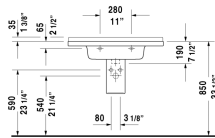

Starck 3 Furniture washbasin & # 0304800000 / 0304800087

< 33 1/2" Inch >

| Furniture washbasin | Dimension | Weight | Order number |
|---|------------------------|---------|--------------|
| with faucet deck, hardware included, wall-mounted, cUPC® listed*, 33 1/2" Inch | | | |
| Colors | | | |
| 00 White | | | |
| Variant | | | |
| ● with overflow | 33 1/2" x 19 1/8" Inch | 49.3 lb | 0304800000 |
| ●●● with overflow | 33 1/2" x 19 1/8" Inch | 49.3 lb | 0304800087 |
| Infobox | | | |
| * Complies with following standards: ASME A112.19.2/CSA B45.1, Washbasin is not ADA compliant in combination with pedestal, siphon cover or metal console, Not available with WonderGliss | | | |
| Space-saving siphon | 1 1/4" Inch | 0.9 lb | 005076 |
| Suitable products | | | |
| Pedestal for # 030065, 030060, 030055, 030410, 030480, 030470, 033213, 030760, 030750, 28" x 8 1/4" Inch | 28" x 8 1/4" Inch | | 086516 |
| Siphon cover for # 030065, 030060, 030055, 030410, 030480, 030470, 033213, 030760, 030750, 6 3/4" x 11 1/4" Inch | 6 3/4" x 11 1/4" Inch | | 086515 |
| Vanity unit wall-mounted 1 pull-out compartment, for Starck 3 # 030480, 31 1/2" x 17 7/8" Inch | 31 1/2" x 17 7/8" Inch | | KT6664 |
| Vanity unit wall-mounted 2 drawers, upper drawer including cut-out for siphon and siphon cover, for Starck 3 # 030480, 31 1/2" x 17 7/8" Inch | 31 1/2" x 17 7/8" Inch | | KT6644 |
| Vanity unit wall-mounted 1 pull-out compartment, for Starck 3 # 030480, 31 1/2" x 18 1/2" Inch | 31 1/2" x 18 1/2" Inch | | DS6388 |

All drawings contain the necessary measurements which are subject to standard tolerances. They are stated in inch & mm and are non-binding. Exact measurements, in particular for customized installation scenarios, can only be taken from the finished ceramic piece.