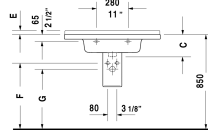

Starck 3 Furniture washbasin & # 0304100000 / 0304100030

< 41 3/8" Inch >

Furniture washbasin	Dimension	Weight	Order number
with faucet deck, hardware included, wall-mounted, cUPC® listed*, 41 3/8" Inch			
Colors			
00 White			
Variant			
● with overflow	41 3/8" x 19 1/8" Inch	56.8 lb	0304100000
●●● with overflow	41 3/8" x 19 1/8" Inch	56.8 lb	0304100030
Infobox			
* Complies with following standards: ASME A112.19.2/CSA B45.1, Washbasin is not ADA compliant in combination with pedestal, siphon cover or metal console, Not available with WonderGliss			
Space-saving siphon	1 1/4" Inch	0.9 lb	005076
Suitable products			
Pedestal for # 030065, 030060, 030055, 030410, 030480, 030470, 033213, 030760, 030750, 28" x 8 1/4" Inch	28" x 8 1/4" Inch		086516
Siphon cover for # 030065, 030060, 030055, 030410, 030480, 030470, 033213, 030760, 030750, 6 3/4" x 11 1/4" Inch	6 3/4" x 11 1/4" Inch		086515
Vanity unit wall-mounted 1 pull-out compartment, for Starck 3 # 030410, 39 3/8" x 17 7/8" Inch	39 3/8" x 17 7/8" Inch		KT6665
Vanity unit wall-mounted 2 drawers, upper drawer including cut-out for siphon and siphon cover, for Starck 3 # 030410, 39 3/8" x 17 7/8" Inch	39 3/8" x 17 7/8" Inch		KT6645