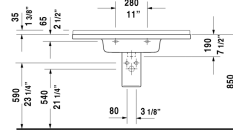

Starck 3 Furniture washbasin & # 0304100000 / 0304100030

< 41 3/8" Inch >

Furniture washbasin	Dimension	Weight	Order number
with faucet deck, hardware included, wall-mounted, cUPC® listed*, 41 3/8" Inch			
Colors			
00 White			
Variant			
● with overflow	41 3/8" x 19 1/8" Inch	56.8 lb	0304100000
●●● with overflow	41 3/8" x 19 1/8" Inch	56.8 lb	0304100030
Infobox			
* Complies with following standards: ASME A112.19.2/CSA B45.1, Washbasin is not ADA compliant in combination with pedestal, siphon cover or metal console, Not available with WonderGliss			
Space-saving siphon	1 1/4" Inch	0.9 lb	005076
Suitable products			
Pedestal for # 030065, 030060, 030055, 030410, 030480, 030470, 033213, 030760, 030750, 28" x 8 1/4" Inch	28" x 8 1/4" Inch		086516
Siphon cover for # 030065, 030060, 030055, 030410, 030480, 030470, 033213, 030760, 030750, 6 3/4" x 11 1/4" Inch	6 3/4" x 11 1/4" Inch		086515
Vanity unit wall-mounted 1 pull-out compartment, for Starck 3 # 030410, 39 3/8" x 17 7/8" Inch	39 3/8" x 17 7/8" Inch		KT6665
Vanity unit wall-mounted 2 drawers, upper drawer including cut-out for siphon and siphon cover, for Starck 3 # 030410, 39 3/8" x 17 7/8" Inch	39 3/8" x 17 7/8" Inch		KT6645