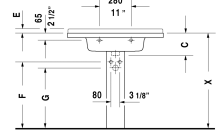

Starck 3 Furniture washbasin & # 0304100000 / 0304100030

< 41 3/8" Inch >

Furniture washbasin	Dimension	Weight	Order number
with faucet deck, hardware included, wall-mounted, cUPC® listed*, 41 3/8" Inch			
Colors			
00 White			
Variant			
● with overflow	41 3/8" x 19 1/8" Inch	56.8 lb	0304100000
●●● with overflow	41 3/8" x 19 1/8" Inch	56.8 lb	0304100030
Infobox			
* Complies with following standards: ASME A112.19.2/CSA B45.1, Washbasin is not ADA compliant in combination with pedestal, siphon cover or metal console, Not available with WonderGliss			
Space-saving siphon	1 1/4" Inch	0.9 lb	005076
Suitable products			
Pedestal for # 030065, 030060, 030055, 030410, 030480, 030470, 033213, 030760, 030750, 28" x 8 1/4" Inch	28" x 8 1/4" Inch		086516
Siphon cover for # 030065, 030060, 030055, 030410, 030480, 030470, 033213, 030760, 030750, 6 3/4" x 11 1/4" Inch	6 3/4" x 11 1/4" Inch		086515
Vanity unit wall-mounted 1 pull-out compartment, for Starck 3 # 030410, 39 3/8" x 17 7/8" Inch	39 3/8" x 17 7/8" Inch		KT6665
Vanity unit wall-mounted 2 drawers, upper drawer including cut-out for siphon and siphon cover, for Starck 3 # 030410, 39 3/8" x 17 7/8" Inch	39 3/8" x 17 7/8" Inch		KT6645