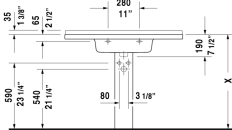

Starck 3 Furniture washbasin & # 0304100000 / 0304100030

< 41 3/8" Inch >

Furniture washbasin	Dimension	Weight	Order number
with faucet deck, hardware included, wall-mounted, cUPC® listed*, 41 3/8" Inch			
Colors			
00 White			
Variant			
● with overflow	41 3/8" x 19 1/8" Inch	56.8 lb	0304100000
●●● with overflow	41 3/8" x 19 1/8" Inch	56.8 lb	0304100030
Infobox			
* Complies with following standards: ASME A112.19.2/CSA B45.1, Washbasin is not ADA compliant in combination with pedestal, siphon cover or metal console, Not available with WonderGliss			
Space-saving siphon	1 1/4" Inch	0.9 lb	005076
Suitable products			
Pedestal for # 030065, 030060, 030055, 030410, 030480, 030470, 033213, 030760, 030750, 28" x 8 1/4" Inch	28" x 8 1/4" Inch		086516
Siphon cover for # 030065, 030060, 030055, 030410, 030480, 030470, 033213, 030760, 030750, 6 3/4" x 11 1/4" Inch	6 3/4" x 11 1/4" Inch		086515
Vanity unit wall-mounted 1 pull-out compartment, for Starck 3 # 030410, 39 3/8" x 17 7/8" Inch	39 3/8" x 17 7/8" Inch		KT6665
Vanity unit wall-mounted 2 drawers, upper drawer including cut-out for siphon and siphon cover, for Starck 3 # 030410, 39 3/8" x 17 7/8" Inch	39 3/8" x 17 7/8" Inch		KT6645