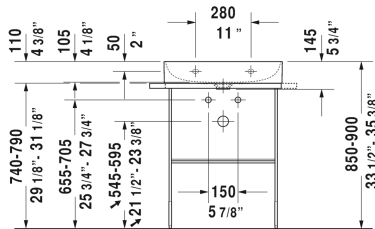

**DuraSquare Metal console floorstanding \*\* # 003101..00**

| < 26 1/8" Inch > |

Metal console floorstanding **	Dimension	Weight	Order number
height adjustable +2", hardware included, for washbasin # 235360, towel rail right or left, reversible			
<b>Colors</b>			
10 Chrome 46 Black			
<b>Variant</b>			
Chrome	26 1/8" x 17 3/4" Inch	13.2 lb	003101..00
<b>Infobox</b>			
** Glas inserts are not included - please order separately			
<b>Suitable products</b>			
Furniture washbasin without overflow, with faucet deck, ceramic covered slotted waste included, underside fully glazed, hardware included, wall-mounted, 23 5/8" x 18 1/2" Inch	23 5/8" x 18 1/2" Inch		235360
Glass inserts safety glass, for metal console # 003101, 003102, 22 1/2" x 15" Inch	22 1/2" x 15" Inch		009964

All drawings contain the necessary measurements which are subject to standard tolerances. They are stated in inch & mm and are non-binding. Exact measurements, in particular for customized installation scenarios, can only be taken from the finished ceramic piece.