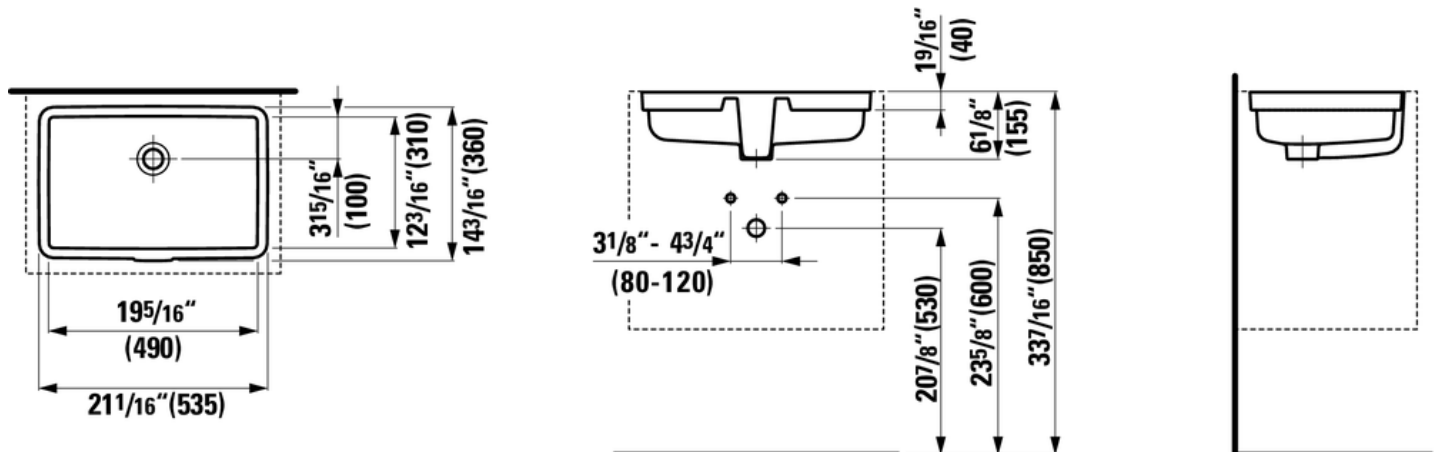

LIVING

812431

Built-in Washbasin, rectangular, ground

Dimensions

Length: 19 5/16 inch
 Width: 12 3/16 inch
 Height: 6 2/16 inch

Options	null (Lb)
109 without tap hole	19.8 Lb
155 basin also glazed outside	19.8 Lb

Mounting accessories included

Fixing set, part nr. 892963

Colours and finishes

000 White

Specification text

Built-in Washbasin LIVING CITY
 Fine Fireclay
 Inside dimensions: 19 5/16" x 12 3/16"
 Meets or exceeds the following:
 ASME A112.19.2, cUPC/IAPMO listed
 Features:
 Rectangular basin
 Front overflow, no tap bank, no tap hole
 Overflow channel glazed
 Undersurface ground
 Limited 5 year warranty

Technical drawings

LIVING