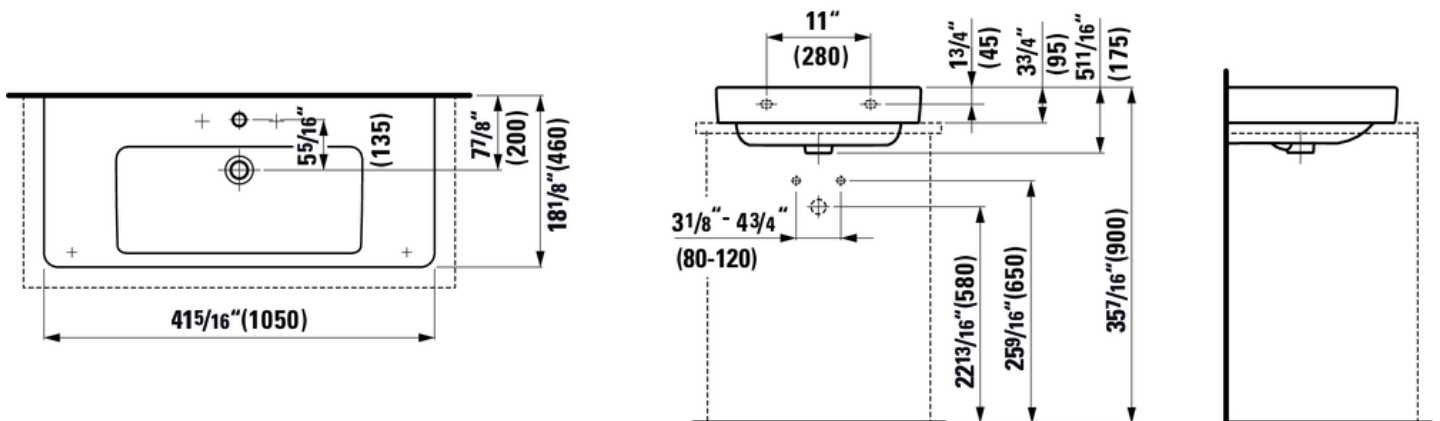

Technical drawings