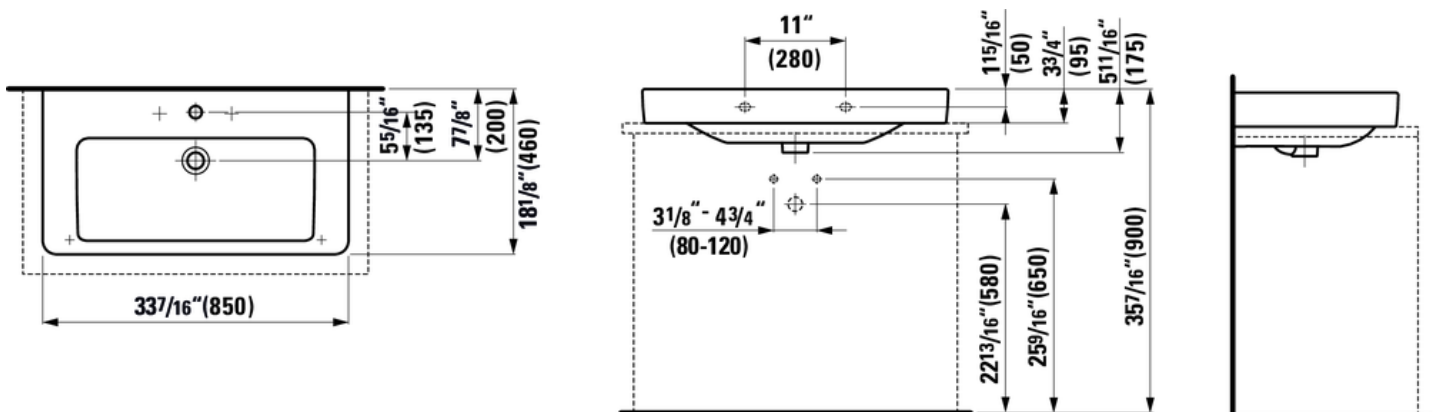

Technical drawings