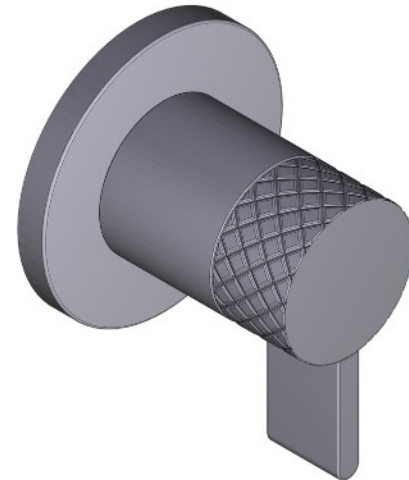

## SPECIFICATIONS

### DESCRIPTION

- Volume control or diverter only
- Rough valve sold separately. Select one:
  - Order R1040R 3/4" volume control rough valve
  - Order R1062B0 4-port, 3-way dedicated diverter rough valve
  - Order R3-056 extension kit to work with 1/2" R20 volume control rough-in valve

**Tenerife™ Trim for Volume Control and Diverter**

**CORE MODEL: TTE18W1**

**For warranty or additional information, contact:**

US Customers

U.S.A.  
[houseofrohl.com/support](http://houseofrohl.com/support)  
 1-800-777-9762