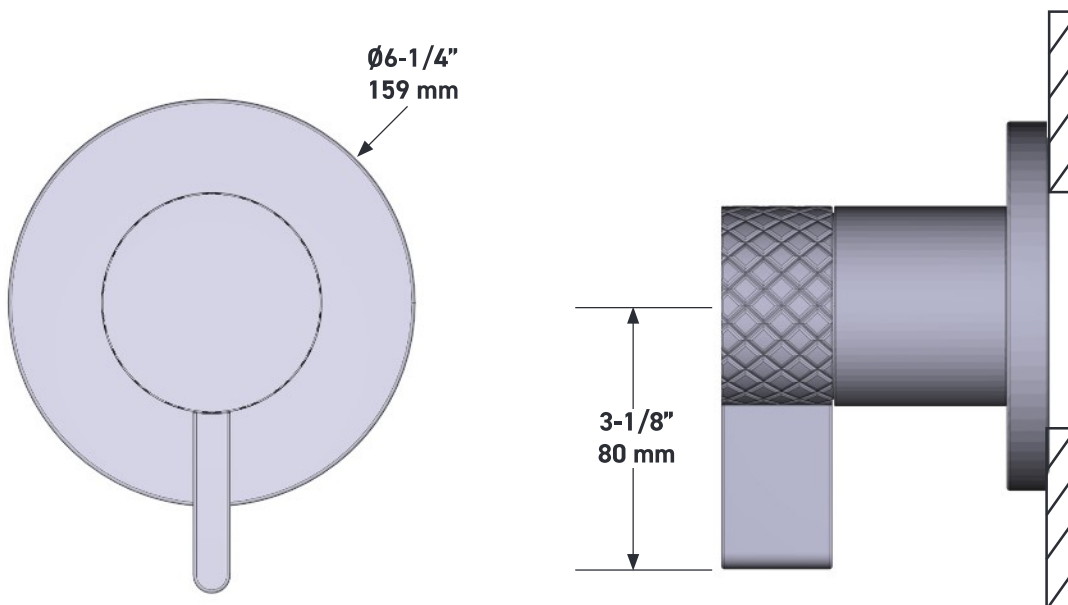

### DESCRIPTION

- Volume control or diverter only
- Rough valve sold separately. Select one:
  - Order R1040R 3/4" volume control rough valve
  - Order R1062B0 4-port, 3-way dedicated diverter rough valve
  - Order R3-056 extension kit to work with 1/2" R20 volume control rough-in valve

**Tenerife™ Trim for Volume Control and Diverter**

**CORE MODEL: TTE18W1**

**For warranty or additional information, contact:**

US Customers

U.S.A.  
[houseofrohl.com/support](http://houseofrohl.com/support)  
 1-800-777-9762