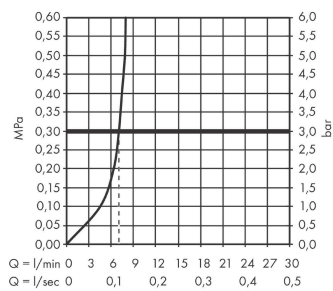

AXOR Citterio
Single lever bidet mixer with lever handle and pop-up waste set
 Surfaces: **Chrome** Article Number: **39214000**

product features

- consists of: single lever bidet mixer, waste set
- projection 110 mm
- aerator with ball pivot
- spray type: laminar spray
- maximum flow rate at 3 bar: 7,5 l/min
- ceramic cartridge
- suitable for continuous flow water heaters
- pop-up waste set G 1¼
- connection type: G ¾ connections
- connection dimension: DN15

Product image

Scale drawing

AXOR Citterio
Single lever bidet mixer with lever handle and pop-up waste set
Surfaces: **Chrome** Article Number: **39214000**

Flowchart

AXOR Citterio
Single lever bidet mixer with lever handle and pop-up waste set
 Surfaces: **Chrome** Article Number: **39214000**