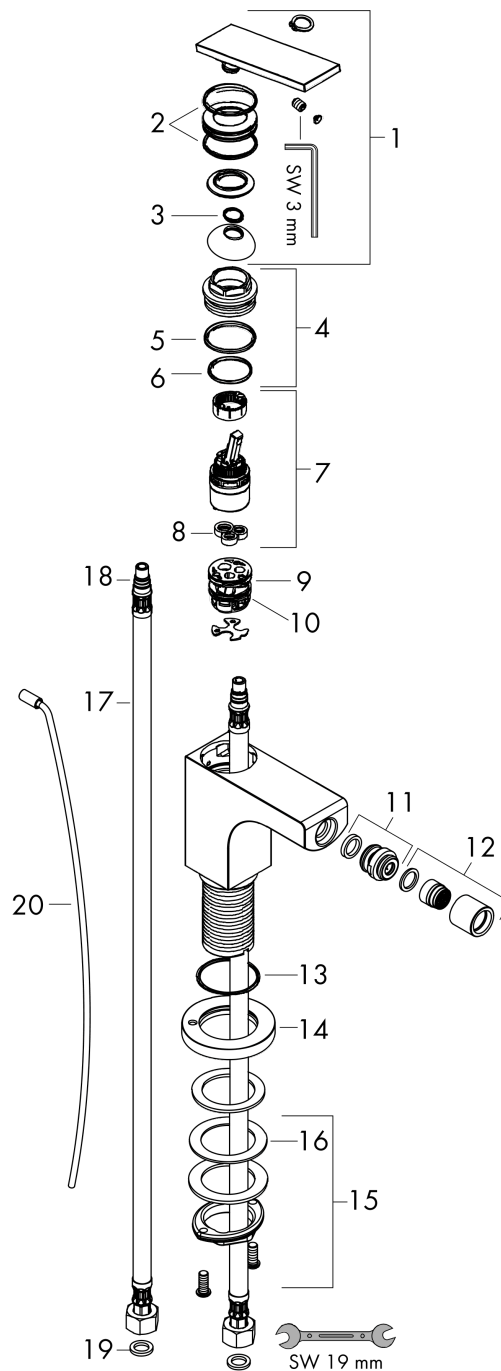

AXOR Citterio
Single lever bidet mixer with lever handle and pop-up waste set
 Surfaces: **Chrome** Article Number: **39214000**

product features

- consists of: single lever bidet mixer, waste set
- projection 110 mm
- aerator with ball pivot
- spray type: laminar spray
- maximum flow rate at 3 bar: 7,5 l/min
- ceramic cartridge
- suitable for continuous flow water heaters
- pop-up waste set G 1¼
- connection type: G ¾ connections
- connection dimension: DN15

Product image

Scale drawing

AXOR Citterio
Single lever bidet mixer with lever handle and pop-up waste set
Surfaces: **Chrome** Article Number: **39214000**

Flowchart

AXOR Citterio
Single lever bidet mixer with lever handle and pop-up waste set
 Surfaces: **Chrome** Article Number: **39214000**

Exploded Drawing

Year of production: >04/21

AXOR Citterio
Single lever bidet mixer with lever handle and pop-up waste set
 Surfaces: **Chrome** Article Number: **39214000**

Spare part list

Year of production: >04/21

Pos.		Article Number	Price	PU
1	handle	94091000	-	1
2	O-ring 30x1,5	98433000	-	1
3	O-ring 11x1	92924000	-	1
4	nut	94092000	-	1
5	O-ring 29x2	98391000	-	1
6	O-ring 25x1,5	98146000	-	1
7	cartridge, assy	92900000	-	1
8	seal	93383000	-	1
9	adapter for cartridge	98866000	-	1
10	O-ring 23x2	98398000	-	1
11	ball joint	97362000	-	1
12	aerator laminar M16x1 (7 l/min)	97360000	-	1
13	O-ring 33x1,5	98164000	-	1
14	escutcheon	95668000	-	1
15	fixing set (Ø 32)	13961000	-	1
16	lever collar	97548000	-	1
17	connection hose 450 mm M8x0,75 G3/8	97206000	-	1
18	O-ring 7x1,5	98422000	-	1
19	sealing set	95581000	-	1
20	pull rod	96923000	-	1
a	pop up waste	94139007	-	1
b	fixation extension 35 mm	13898000	-	1
c	support, assy	95480000	-	1