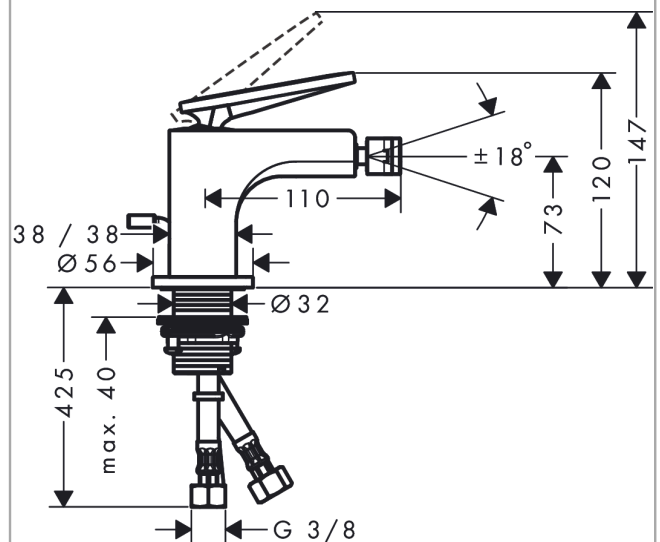

AXOR Citterio
Single lever bidet mixer with lever handle and pop-up waste set
 Surfaces: **Chrome** Article Number: **39214000**

product features

- consists of: single lever bidet mixer, waste set
- projection 110 mm
- aerator with ball pivot
- spray type: laminar spray
- maximum flow rate at 3 bar: 7,5 l/min
- ceramic cartridge
- suitable for continuous flow water heaters
- pop-up waste set G 1¼
- connection type: G ¾ connections
- connection dimension: DN15

Product image

Scale drawing

AXOR Citterio
Single lever bidet mixer with lever handle and pop-up waste set
Surfaces: **Chrome** Article Number: **39214000**

Flowchart

AXOR Citterio
Single lever bidet mixer with lever handle and pop-up waste set
 Surfaces: **Chrome** Article Number: **39214000**

Exploded Drawing

Year of production: >04/21

AXOR Citterio
Single lever bidet mixer with lever handle and pop-up waste set
 Surfaces: **Chrome** Article Number: **39214000**

Spare part list

Year of production: >04/21

Pos.		Article Number	Price	PU
1	handle	94091000	-	1
2	O-ring 30x1,5	98433000	-	1
3	O-ring 11x1	92924000	-	1
4	nut	94092000	-	1
5	O-ring 29x2	98391000	-	1
6	O-ring 25x1,5	98146000	-	1
7	cartridge, assy	92900000	-	1
8	seal	93383000	-	1
9	adapter for cartridge	98866000	-	1
10	O-ring 23x2	98398000	-	1
11	ball joint	97362000	-	1
12	aerator laminar M16x1 (7 l/min)	97360000	-	1
13	O-ring 33x1,5	98164000	-	1
14	escutcheon	95668000	-	1
15	fixing set (Ø 32)	13961000	-	1
16	lever collar	97548000	-	1
17	connection hose 450 mm M8x0,75 G3/8	97206000	-	1
18	O-ring 7x1,5	98422000	-	1
19	sealing set	95581000	-	1
20	pull rod	96923000	-	1
a	pop up waste	94139007	-	1
b	fixation extension 35 mm	13898000	-	1
c	support, assy	95480000	-	1