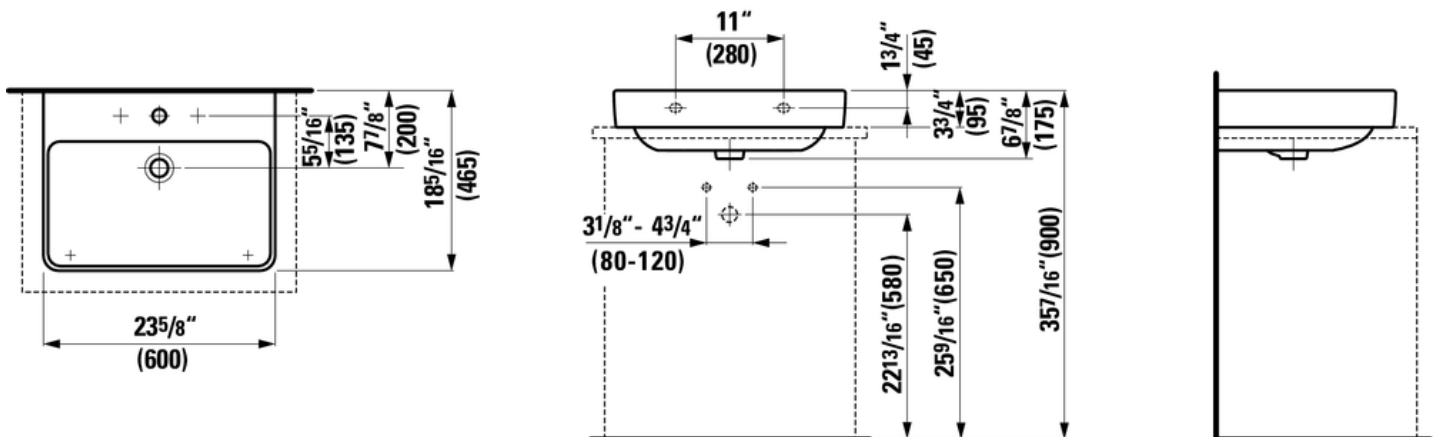

Technical drawings