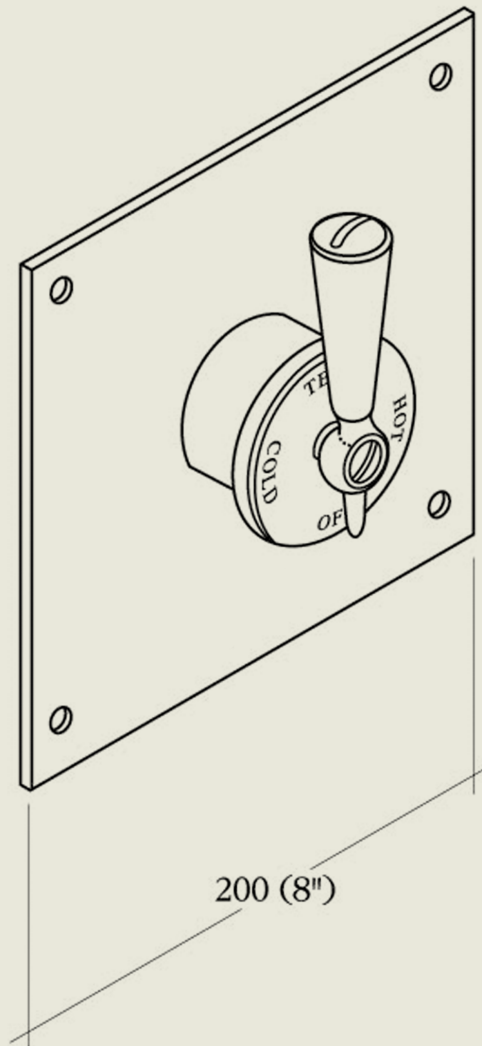

BY APPOINTMENT TO
HER MAJESTY QUEEN ELIZABETH II
MANUFACTURER OF KITCHEN & BATHROOM TAPS & MIXERS
BARBER WILSONS & CO. LTD.
LONDON

LONDON

BARBER WILSONS & CO

EST. 1905

Model No. RPS53CSQ

Internals Standard-3/4 turn ceramic cartridge
Optional compression cartridge available