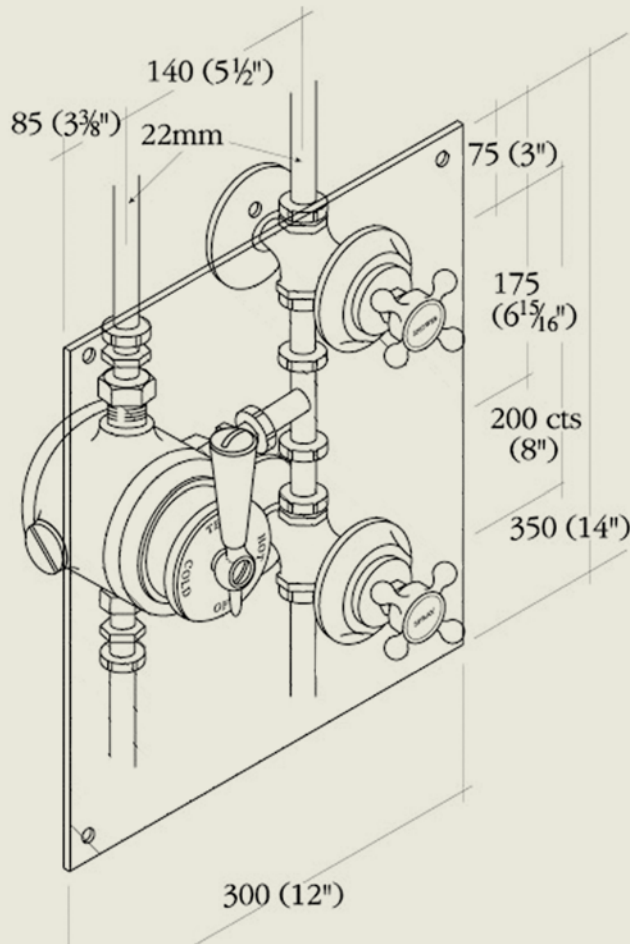

BY APPOINTMENT TO
HER MAJESTY QUEEN ELIZABETH II
MANUFACTURER OF KITCHEN & BATHROOM TAPS & MIXERS
BARBER WILSONS & CO. LTD.
LONDON

LONDON

BARBER WILSONS & CO

EST. 1905

Model No. RPS53C2

Internals Standard-3/4 turn ceramic cartridge
Optional compression cartridge available