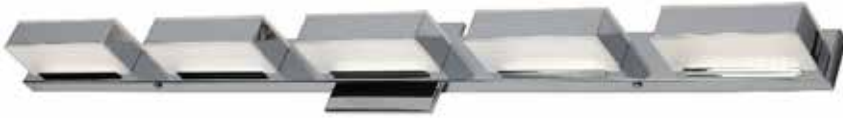

VLD-215-5W-PC - 25W LED Wall Vanity, Polished Chrome Finish

LED

5 Light LED Wall Vanity, Polished Chrome Finish

Height	4.75	No. of Bulbs	5
Width/Length	34	LED Compatible	Integrated LED
Depth	3	Total Wattage	25
Weight	12		
Body Material	Metal	Second Material	Acrylic
Finish/Color	Polished Chrome	Second Finish/Color	White
Type of Finish	Electroplated		
Bulb 1 Amount	5	Rated For Voltage	Damp Location 120V
Bulb 1 Base Type	LED		
Bulb 1 Max Watt.	25		
Bulb 1 Included	Yes	Approval	cUL or equivalent
Bulb 1 Lumens	2000	Warranty	5 Years
Bulb 1 CRI	80+	Instal Position	Wall