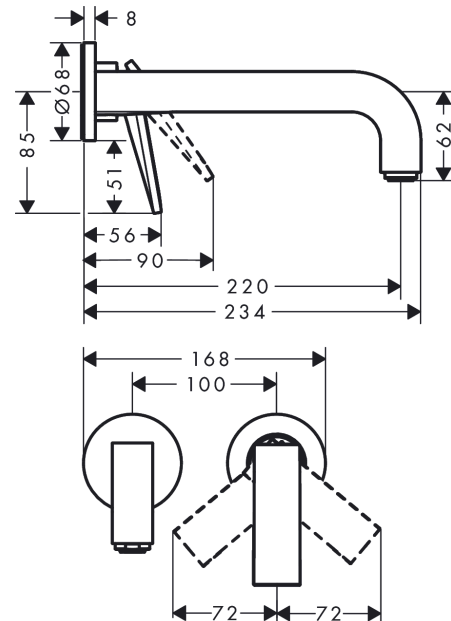

AXOR Citterio

Single lever basin mixer for concealed installation wall-mounted with lever handle, spout 220 mm and escutcheons

Surfaces: **Brushed Brass** Article Number: **39121950**

product features

- consists of: single lever basin mixer for concealed installation wall-mounted, waste set
- projection: 220 mm
- spray type: normal spray
- maximum flow rate at 3 bar: 5 l/min
- ceramic cartridge
- suitable for continuous flow water heaters
- non-closing waste set
- connection type: basic set
- connection dimension: DN15
- handle can be positioned on the right or left, depends on the basic set installation

Technology

Product image

Scale drawing

AXOR Citterio

Single lever basin mixer for concealed installation wall-mounted with lever handle, spout 220 mm and escutcheons

Surfaces: **Brushed Brass** Article Number: **39121950**