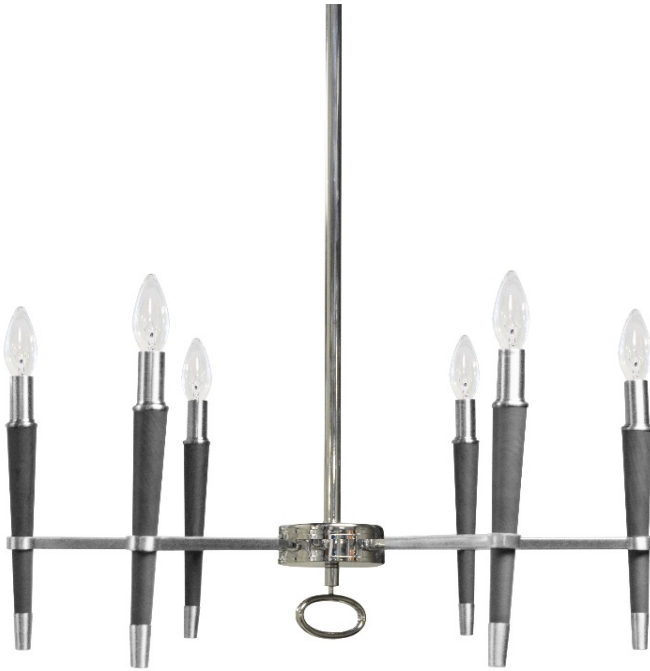

LAN-246C-PC - 6LT Incandescent Chandelier, PC Finish

6 Light Incandescent Chandelier, Polished Chrome Finish

Height 12
Width/Length 24
Depth 24
Weight 10

No. of Bulbs 6
LED Compatible LED Compatible
Total Wattage 240

Body Material Metal
Finish/Color Polished Chrome
Type of Finish Electroplated

Second Material Metal
Second Finish/Color Black
Second Type of Finish Painted

Bulb 1 Amount 6
Bulb 1 Base Type E12
Bulb 1 Max Watt. 40
Bulb 1 Included No
Bulb 1 Lumens
Bulb 1 CRI

Rated For Voltage Dry Location
 120V
Approval Warranty cUL or equivalent
 1 Year
Instal Position Ceiling

Date:	Notes:
Fixture Type:	
Job Name:	

Lighting • LED • Shades • Custom Designs

TORONTO | BUFFALO | LIGHTFAIR | DALLAS MARKET CENTRE # 4303