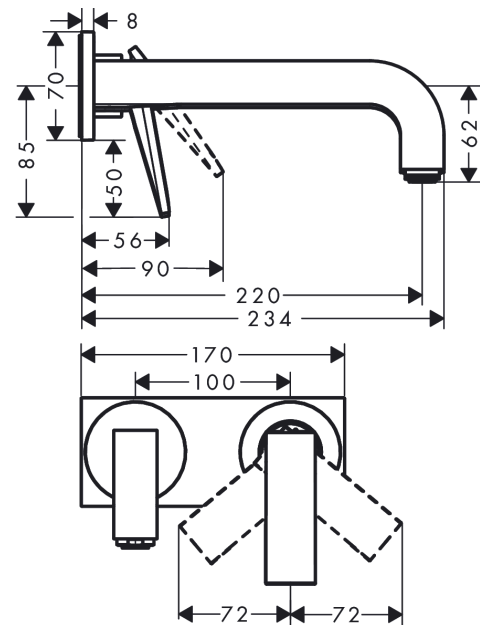

## AXOR Citterio

Single lever basin mixer for concealed installation wall-mounted with lever handle, spout 220 mm and plate

Surfaces: **Polished Gold Optic** Article Number: **39119990**

### product features

- consists of: single lever basin mixer for concealed installation wall-mounted, waste set
- projection: 220 mm
- spray type: normal spray
- maximum flow rate at 3 bar: 5 l/min
- ceramic cartridge
- suitable for continuous flow water heaters
- non-closing waste set
- connection type: basic set
- connection dimension: DN15
- handle can be positioned on the right or left, depends on the basic set installation

### Scale drawing