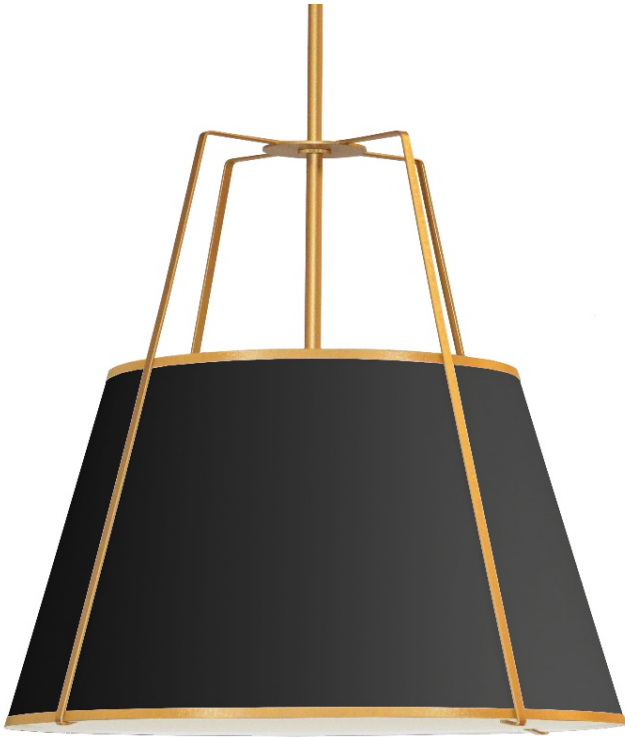

TRA-304P-GLD-BK - 4LT Trapezoid Pendant BK Shade w/ 790 Diff

4 Light Trapezoid Pendant Black Shade w/ White Fabric Diffuser

Height 32.5
Width/Length 30
Depth 30
Weight 10

No. of Bulbs 4
LED Compatible LED Compatible
Total Wattage 400W

Body Material Fabric
Finish/Color Black
Type of Finish Fabric

Second Material Metal
Second Finish/Color Gold
Second Type of Finish Painted

Bulb 1 Amount 4
Bulb 1 Base Type E26
Bulb 1 Max Watt. 100W
Bulb 1 Included No
Bulb 1 Lumens
Bulb 1 CRI