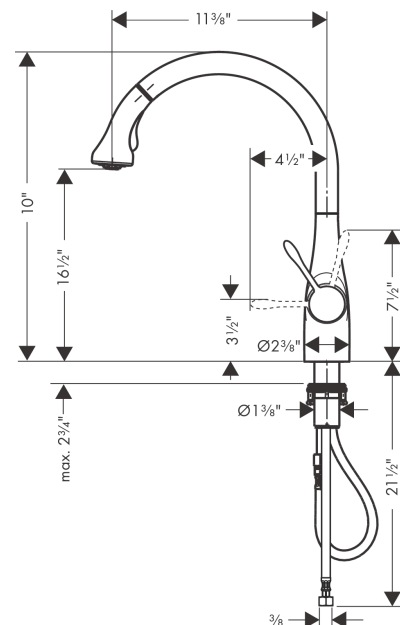

Allegro E Gourmet
Semi-Pro Kitchen Faucet, 2-Spray Pull-Down, 1.75 GPM
 Finishes : **chrome** Part no. : **06460000**

Description

Features

- Swivel range 150°
- Aerated spray, needle spray
- Locking spray diverter (reverts to default spray mode upon valve closing)
- MagFit magnetic sprayhead docking
- deck mounted
- Flow: 1.75 GPM (6.6 L/Min)
- Ceramic cartridge
- 3/8" connections
- Integrated double backflow prevention

Item details

List Price \$ 988.00

Technology

Compliance

Product image

Scale drawing

Allegro E Gourmet
Semi-Pro Kitchen Faucet, 2-Spray Pull-Down, 1.75 GPM
 Finishes : **chrome** Part no. : **06460000**

Exploded drawing

Year of production: >11/20

Allegro E Gourmet
Semi-Pro Kitchen Faucet, 2-Spray Pull-Down, 1.75 GPM
 Finishes : **chrome** Part no. : **06460000**

Spare parts list

Year of production: >11/20

Pos.	Description	Part no.	Price	PU
1	handle	98597001	-	1
2	screw cover	88655000	-	1
3	flange	96468000	-	1
4	nut	96461000	-	1
5	cartridge, assy	92730000	-	1
6	locking screw for handle	95140000	-	1
7	seal	95008000	-	1
8	filter	97735000	-	1
9	handspray	98599001	-	1
10	set of non return valves DW 15	97350000	-	1
11	non return valve	93218000	-	1
12	hose 1,50 m	88624000	-	1
13	connection hose 600 mm M10x1	95561000	-	1
14	fixing set (Ø 34)	95049000	-	1
15	connection hose 35½" M8x0,75 3/8"	96316001	-	1
a	support	97523000	-	1
b	weight	92500000	-	1
c	insert for spout	92759000	-	1