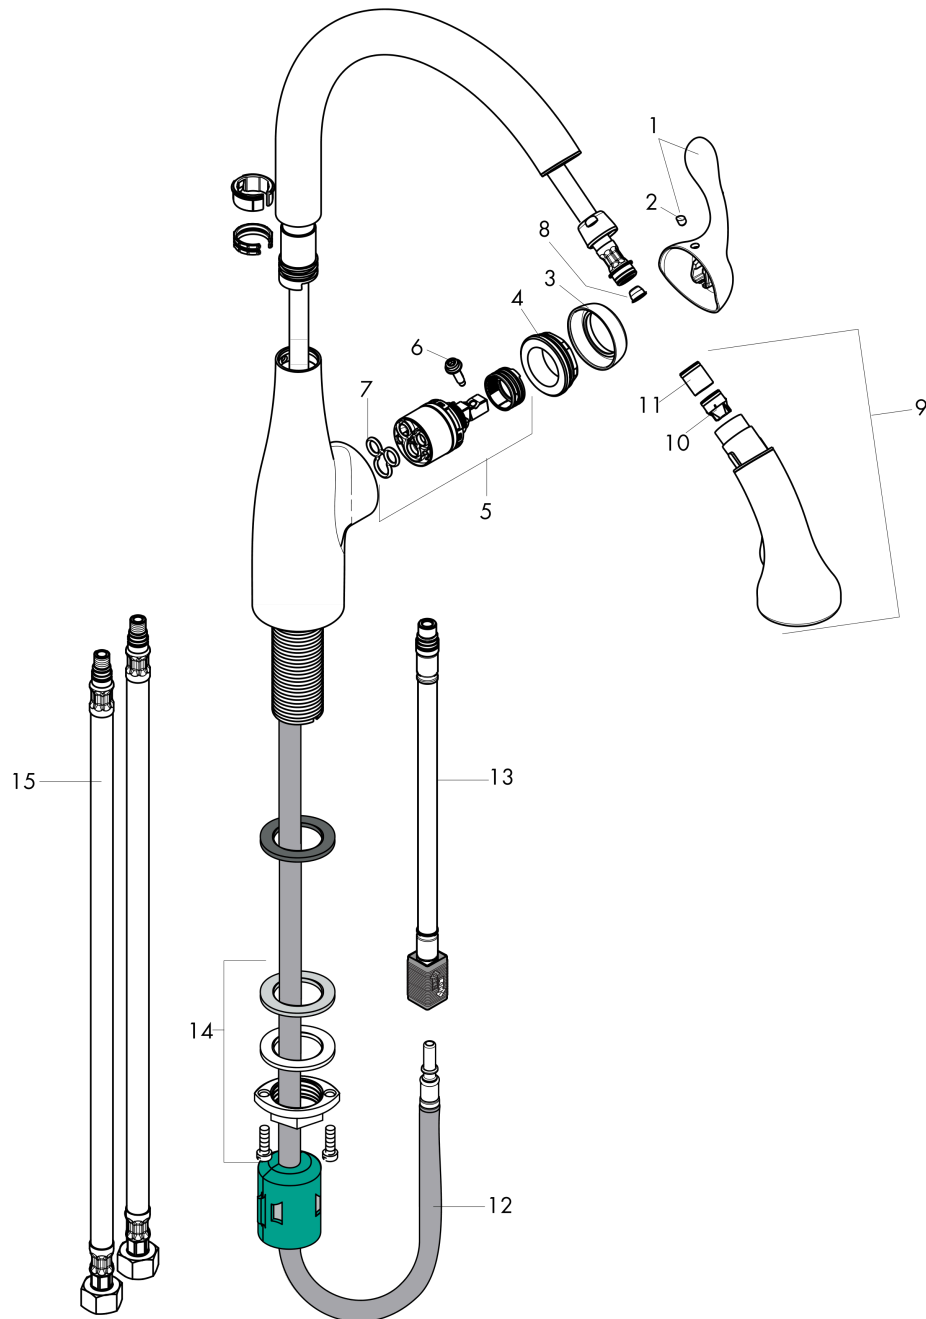

Allegro E Gourmet
Semi-Pro Kitchen Faucet, 2-Spray Pull-Down, 1.75 GPM
 Finishes : **chrome** Part no. : **06460000**

Description

Features

- Swivel range 150°
- Aerated spray, needle spray
- Locking spray diverter (reverts to default spray mode upon valve closing)
- MagFit magnetic sprayhead docking
- deck mounted
- Flow: 1.75 GPM (6.6 L/Min)
- Ceramic cartridge
- 3/8" connections
- Integrated double backflow prevention

Item details

List Price \$ 988.00

Technology

Compliance

Product image

Scale drawing

Allegro E Gourmet
Semi-Pro Kitchen Faucet, 2-Spray Pull-Down, 1.75 GPM
 Finishes : **chrome** Part no. : **06460000**

Exploded drawing

Year of production: >11/20

Allegro E Gourmet
Semi-Pro Kitchen Faucet, 2-Spray Pull-Down, 1.75 GPM
 Finishes : **chrome** Part no. : **06460000**

Spare parts list

Year of production: >11/20

Pos.	Description	Part no.	Price	PU
1	handle	98597001	-	1
2	screw cover	88655000	-	1
3	flange	96468000	-	1
4	nut	96461000	-	1
5	cartridge, assy	92730000	-	1
6	locking screw for handle	95140000	-	1
7	seal	95008000	-	1
8	filter	97735000	-	1
9	handspray	98599001	-	1
10	set of non return valves DW 15	97350000	-	1
11	non return valve	93218000	-	1
12	hose 1,50 m	88624000	-	1
13	connection hose 600 mm M10x1	95561000	-	1
14	fixing set (Ø 34)	95049000	-	1
15	connection hose 35½" M8x0,75 3/8"	96316001	-	1
a	support	97523000	-	1
b	weight	92500000	-	1
c	insert for spout	92759000	-	1