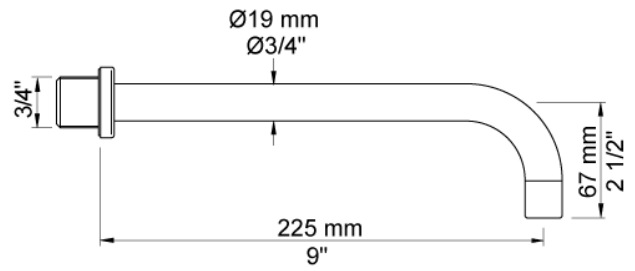

Date:

Client:

Project:

020

225 mm fixed spout with water saving aerator.

Available in colors

Color 02, Grey	Color 17, Gloss black
Color 04, Light blue	Color 18, White
Color 05, Orange	Color 19, Natural brass
Color 06, Light green	Color 20, Brushed chrome
Color 08, Yellow	Color 21, Carmine red
Color 09, Dark grey	Color 25, Pink
Color 12, Mocca	Color 27, Matt black
Color 14, Bright red	Color 28, Matt white
Color 15, Dark blue	Color 40, Brushed stainless steel
Color 16, Polished chrome	