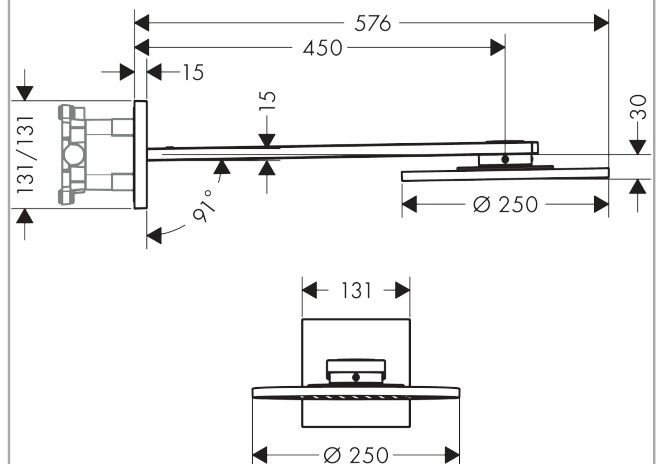

AXOR ShowerSolutions

Overhead shower 250 2jet with shower arm

Surfaces: **Chrome** Article Number: **35296000**

product features

- consists of: overhead shower, shower arm
- shower head size: 250 mm
- spray type: PowderRain, Intense PowderRain
- Select button on thermostat
- dynamic spray nozzles move out while using
- material spray disc: metal
- shower arm length 450 mm
- maximum flow rate at 3 bar: 19 l/min
- flow rate PowderRain spray (at 3 bar): 19 l/min
- flow rate Intense PowderRain (at 3 bar): 15 l/min
- minimum flow pressure: 2 bar
- overhead shower removable for cleaning
- ServiceCard with sieve can be removed without tools for cleaning purpose
- installation: wall
- connection dimension: DN15

Technology

Design awards

reddot winner 2020

reddot winner 2021

Product image

Scale drawing