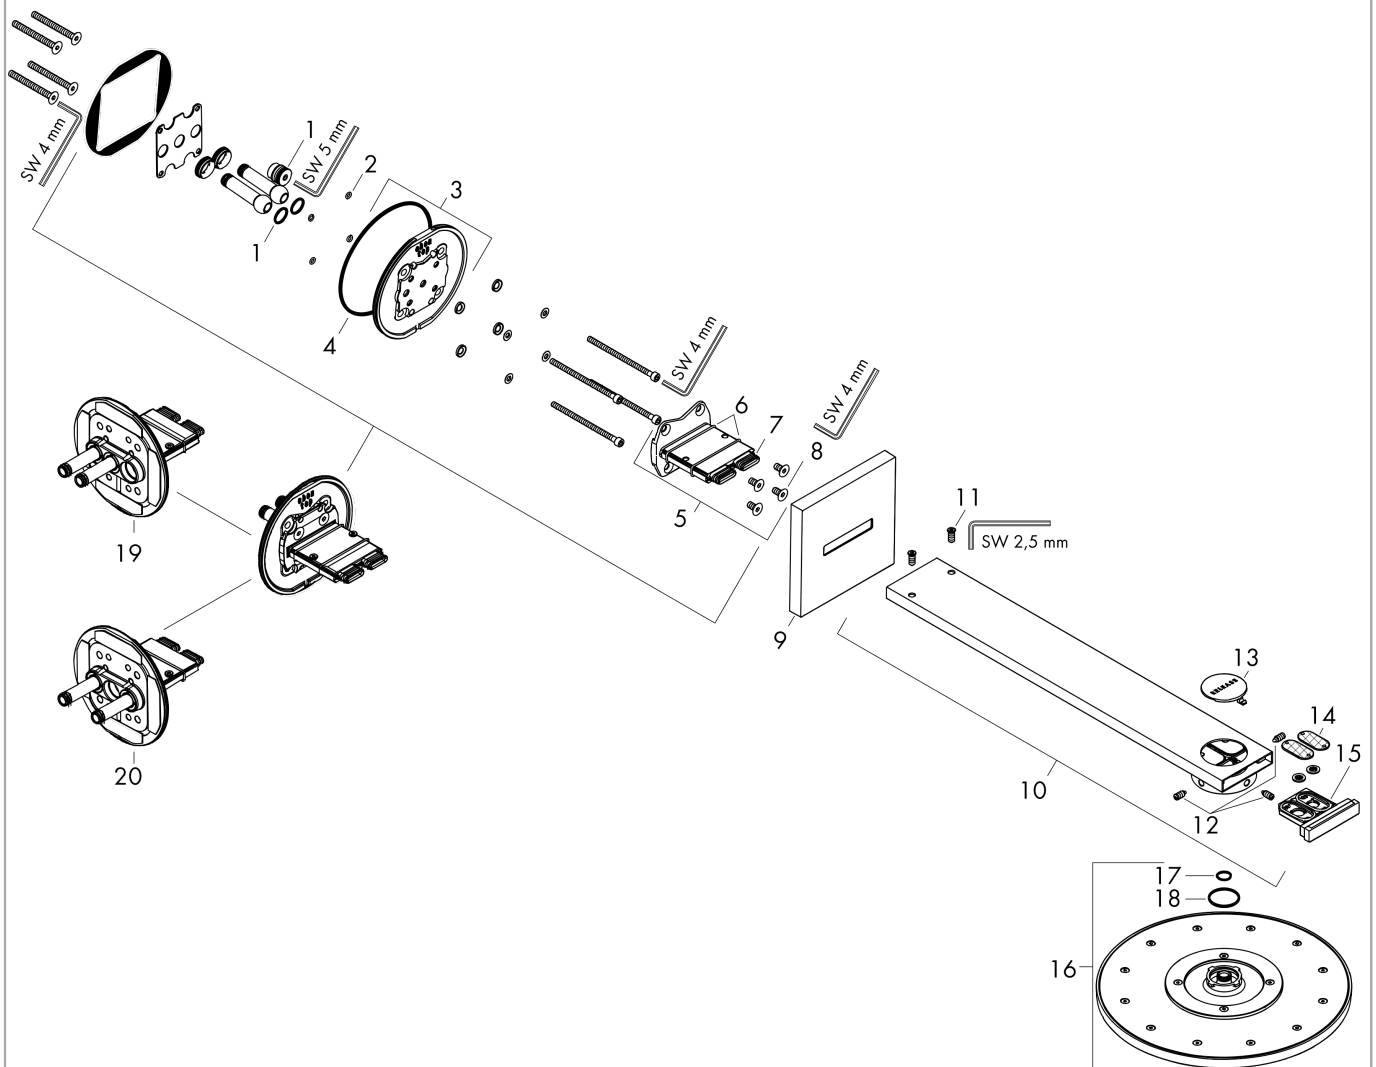

#### product features

- consists of: overhead shower, shower arm
- shower head size: 250 mm
- spray type: PowderRain, Intense PowderRain
- Select button on thermostat
- dynamic spray nozzles move out while using
- material spray disc: metal
- shower arm length 450 mm
- maximum flow rate at 3 bar: 19 l/min
- flow rate PowderRain spray (at 3 bar): 19 l/min
- flow rate Intense PowderRain (at 3 bar): 15 l/min
- minimum flow pressure: 2 bar
- overhead shower removable for cleaning
- ServiceCard with sieve can be removed without tools for cleaning purpose
- installation: wall
- connection dimension: DN15

## Flowchart

The consumption was measured in combination with the appropriate fittings (thermostat/mixer/in-wall valve) to reflect actual application in practice.

### Exploded Drawing

Year of production: >01/19