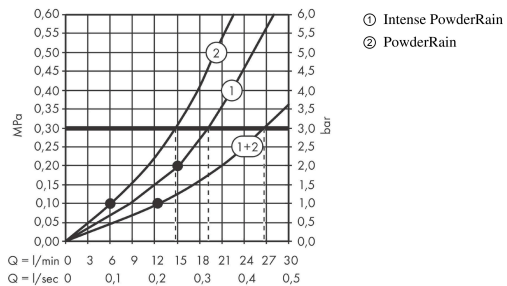

#### product features

- consists of: overhead shower, shower arm
- shower head size: 250 mm
- spray type: PowderRain, Intense PowderRain
- Select button on thermostat
- dynamic spray nozzles move out while using
- material spray disc: metal
- shower arm length 450 mm
- maximum flow rate at 3 bar: 19 l/min
- flow rate PowderRain spray (at 3 bar): 19 l/min
- flow rate Intense PowderRain (at 3 bar): 15 l/min
- minimum flow pressure: 2 bar
- overhead shower removable for cleaning
- ServiceCard with sieve can be removed without tools for cleaning purpose
- installation: wall
- connection dimension: DN15

## Flowchart

The consumption was measured in combination with the appropriate fittings (thermostat/mixer/in-wall valve) to reflect actual application in practice.