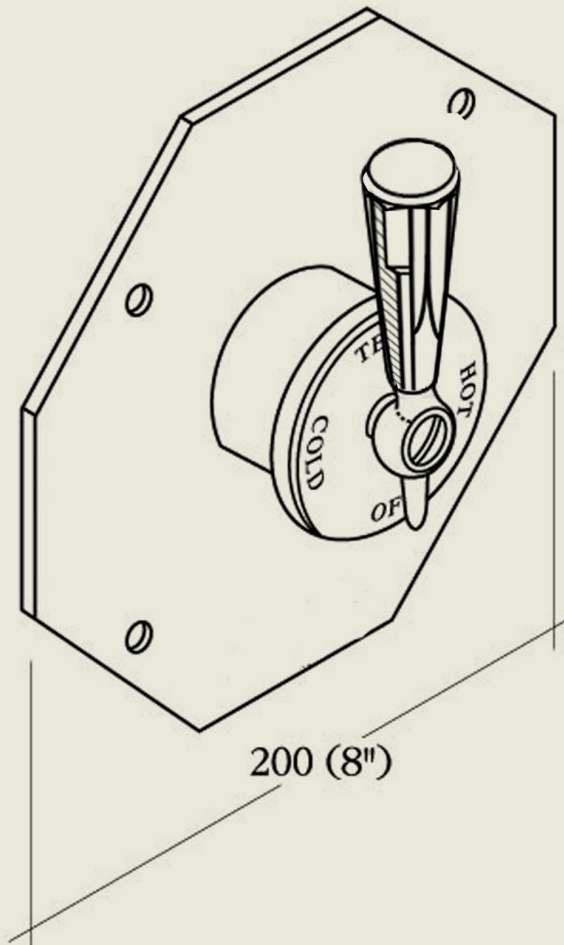

BY APPOINTMENT TO
HER MAJESTY QUEEN ELIZABETH II
MANUFACTURER OF KITCHEN & BATHROOM TAPS & MIXERS
BARBER WILSONS & CO. LTD.
LONDON

LONDON

BARBER WILSONS & CO

EST. 1905

Model No. MCP553C

Internals Standard-3/4 turn ceramic cartridge
Optional compression cartridge available