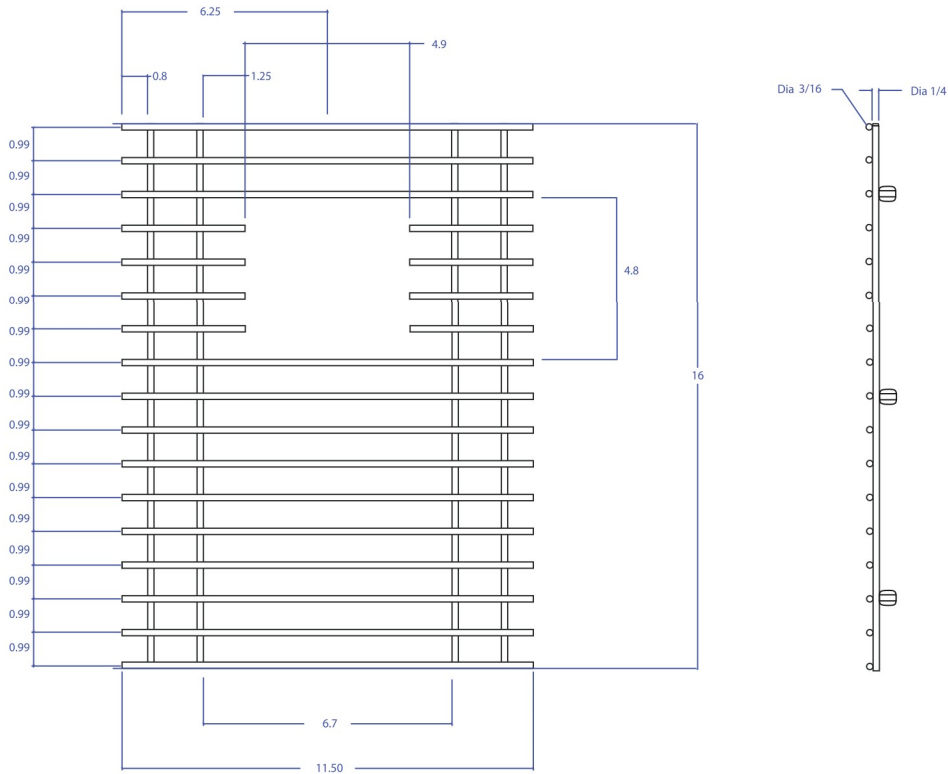

# BASIN GRID MBG-6501SB

- **FEATURES**  
Beveled Tips  
Silicone Feet  
Side Bumpers
- **TECHNICAL INFORMATION**  
3/16" type 304 Stainless Steel  
1/4" type 304 Stainless Steel
- **FINISHES**  
Satin Brushed stainless steel