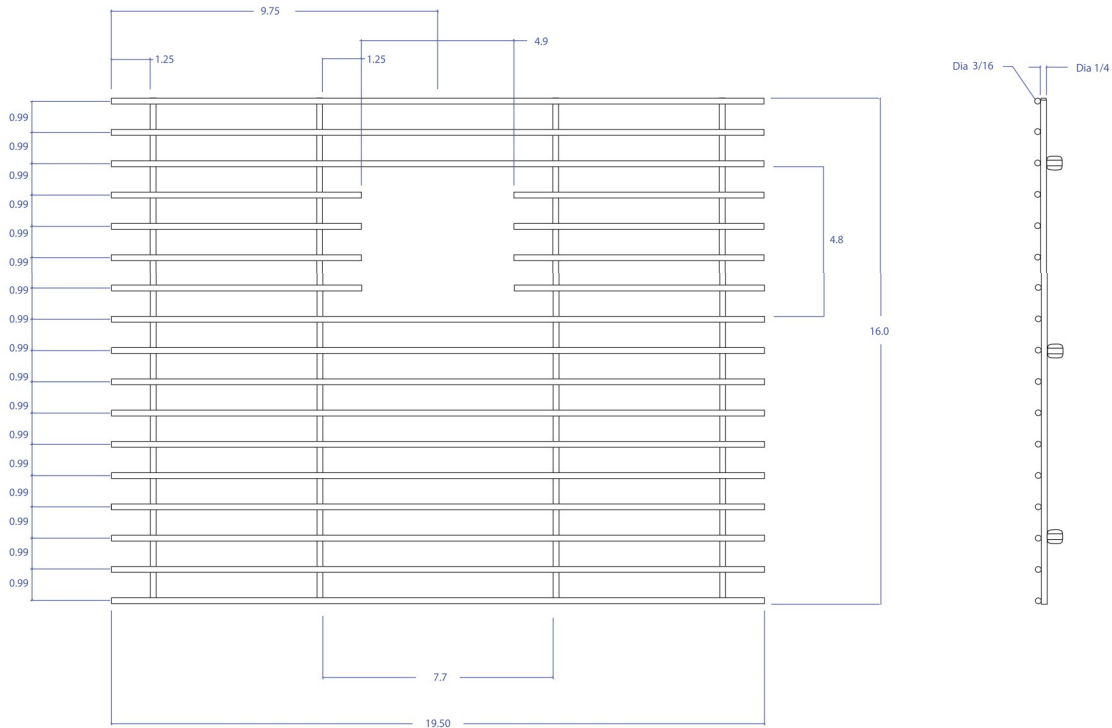

BASIN GRID MBG-6507SB

- **FEATURES**

- Beveled Tips
- Silicone Feet
- Side Bumpers

- **TECHNICAL INFORMATION**

- 3/16" type 304 Stainless Steel
- 1/4" type 304 Stainless Steel

- **FINISHES**

- Satin Brushed stainless steel

PROJECT INFORMATION			
Project			
Date	/ /	QTY	
Specifier			
Contact			
Note			