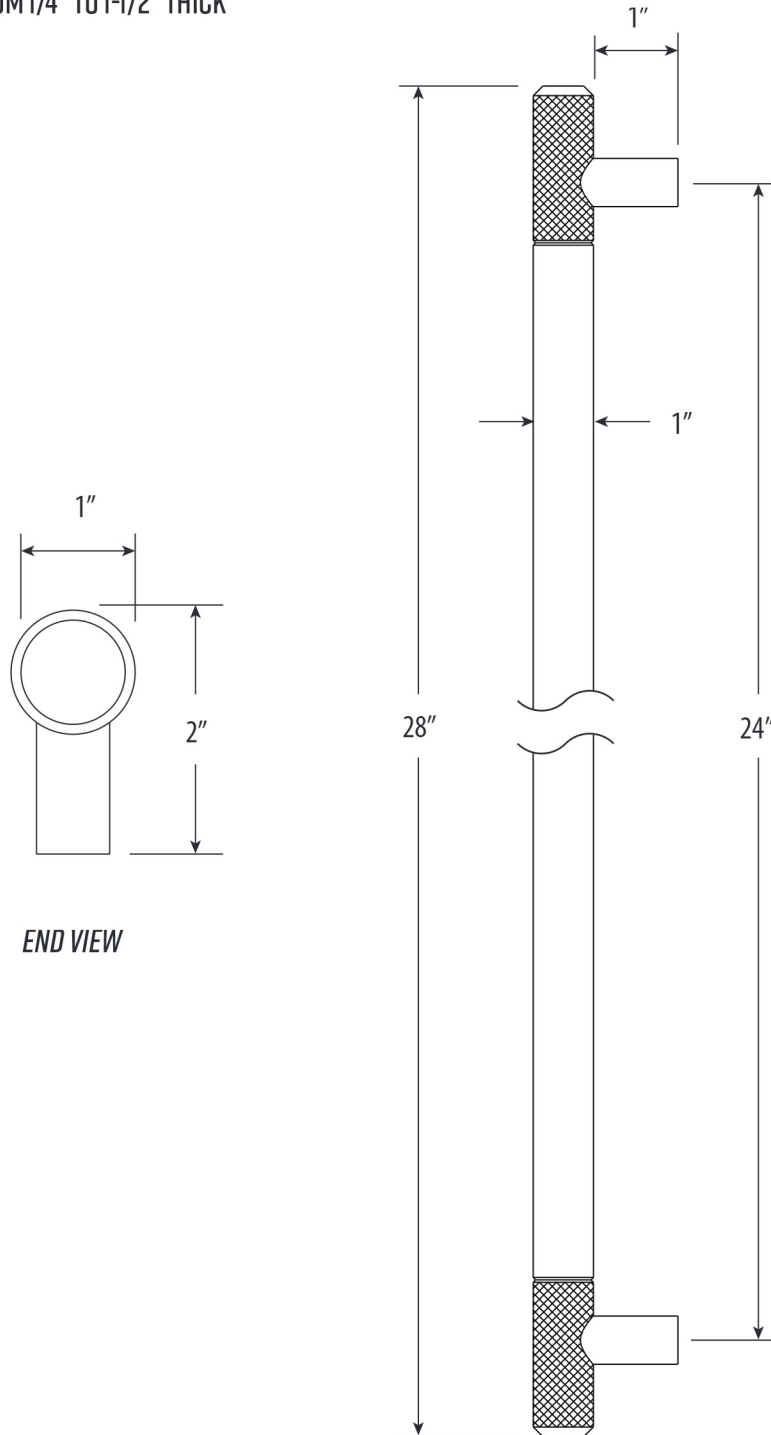

## MODERN INDUSTRIAL 24" APPLIANCE / DOOR PULL

## HMP-2400

• FITS MATERIALS FROM 1/4" TO 1-1/2" THICK

 **ECO BRASS**  
HIGH PERFORMANCE LEAD FREE BRASS

DIMENSIONS MAY VARY AND ARE SUBJECT TO CHANGE. NO RESPONSIBILITY IS ASSUMED FOR USE OF SUPERCEDED OR VOIDED DATA