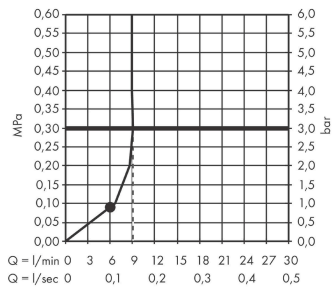

AXOR One
Shower set 75 1jet EcoSmart with wall connection
 Surfaces: **Brushed Nickel** Article Number: **48791820**

product features

- consists of: hand shower, shower bar, shower hose, slider, wall connector
- shower head size: 73 mm
- spray type: PowderRain
- maximum flow rate at 3 bar: 9,1 l/min
- shower hose with conical nut on both ends
- pivot connector prevent hose from tangling
- wall mounting: screw fastening
- wall supports of metal
- stand pipe length: 965 mm
- shower bar diameter: 25 mm
- profile stand pipe: round
- drilling distance 929 mm
- metal hand shower holder

Technology

Design awards

Product image

Scale drawing

AXOR One
Shower set 75 1jet EcoSmart with wall connection
 Surfaces: **Brushed Nickel** Article Number: **48791820**

Flowchart

The consumption was measured in combination with the appropriate fittings (thermostat/mixer/
 in-wall valve) to reflect actual application in practice.