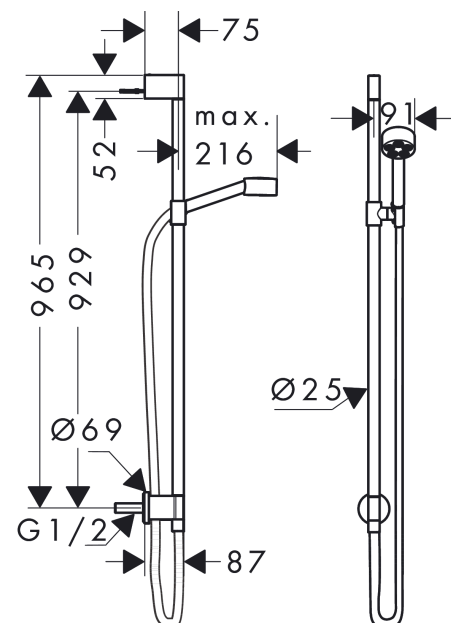

AXOR One
Shower set 75 1jet EcoSmart with wall connection
 Surfaces: **Brushed Nickel** Article Number: **48791820**

product features

- consists of: hand shower, shower bar, shower hose, slider, wall connector
- shower head size: 73 mm
- spray type: PowderRain
- maximum flow rate at 3 bar: 9,1 l/min
- shower hose with conical nut on both ends
- pivot connector prevent hose from tangling
- wall mounting: screw fastening
- wall supports of metal
- stand pipe length: 965 mm
- shower bar diameter: 25 mm
- profile stand pipe: round
- drilling distance 929 mm
- metal hand shower holder

Technology

Design awards

Product image

Scale drawing

AXOR One
Shower set 75 1jet EcoSmart with wall connection
 Surfaces: **Brushed Nickel** Article Number: **48791820**

Flowchart

The consumption was measured in combination with the appropriate fittings (thermostat/mixer/
 in-wall valve) to reflect actual application in practice.

AXOR One
Shower set 75 1jet EcoSmart with wall connection
Surfaces: **Brushed Nickel** Article Number: **48791820**

Installation examples