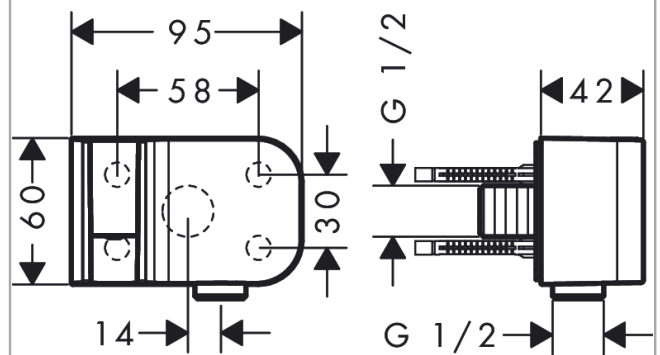

**AXOR One
Porter unit**

Surfaces: **Chrome** Article Number: **45723000**

product features

- for hoses with cylindrical nuts
- integrated support function
- metal
- non-return valve
- connection type: G 1/2

Product image

Scale drawing

AXOR One
Porter unit

Surfaces: **Chrome** Article Number: **45723000**

Exploded Drawing

Year of production: >10/15

AXOR One
Porter unit
Surfaces: **Chrome** Article Number: **45723000**

Spare part list

Year of production: >10/15

Pos.		Article Number	Price	PU
1	mounting set	96179000	-	1
2	O-Ring 22x2	98185000	-	1
3	set of non return valves DW 15	94074000	-	1