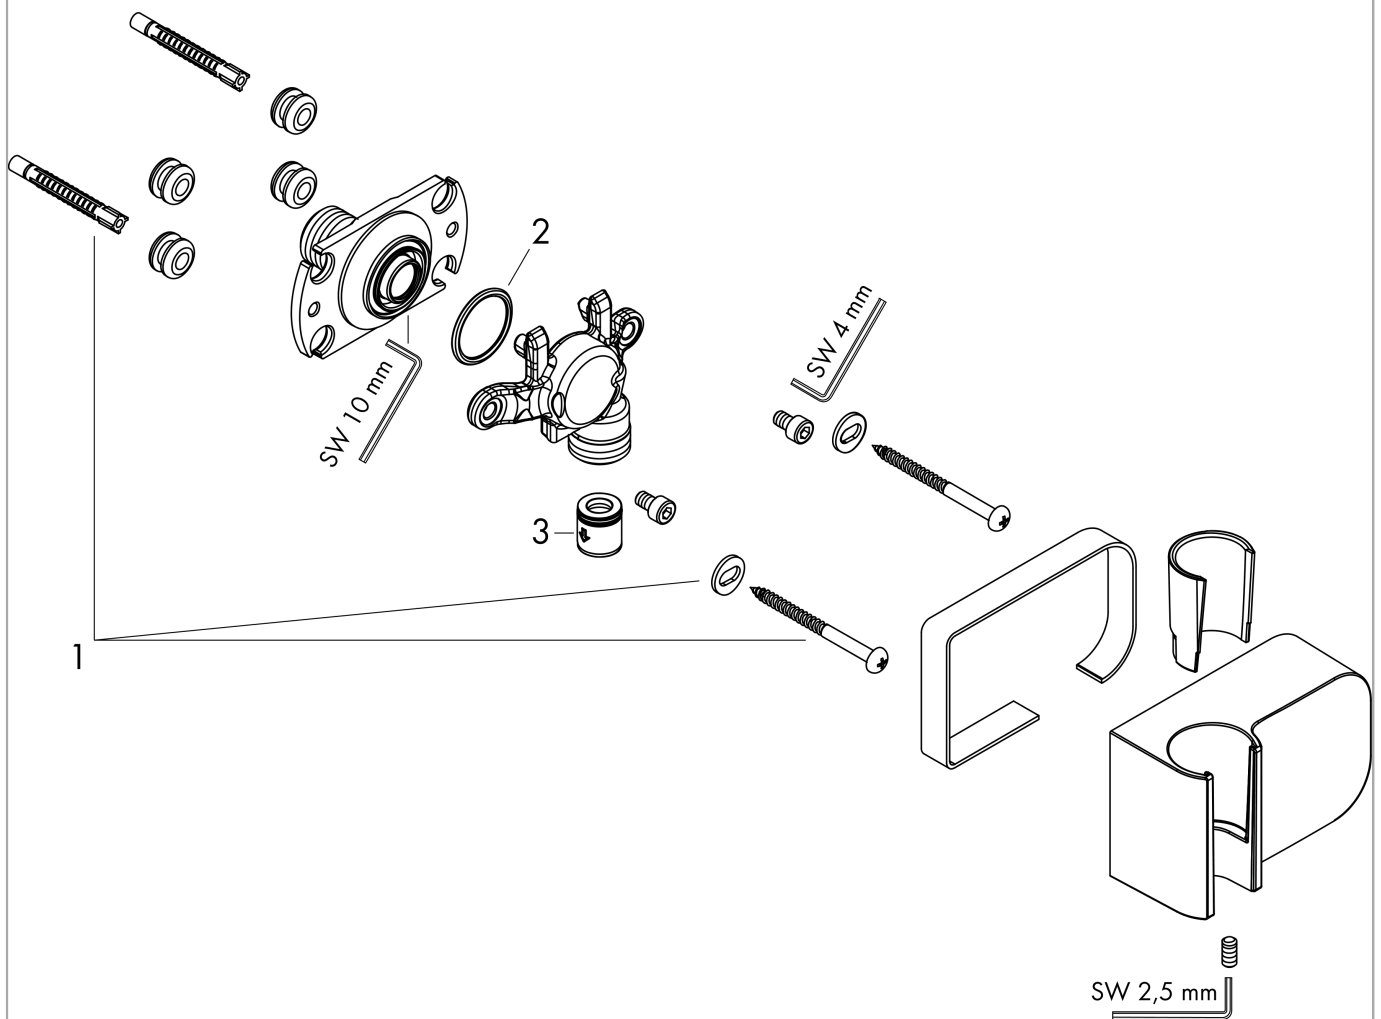

**AXOR One
Porter unit**

Surfaces: **Chrome** Article Number: **45723000**

product features

- for hoses with cylindrical nuts
- integrated support function
- metal
- non-return valve
- connection type: G 1/2

Product image

Scale drawing

AXOR One
Porter unit

Surfaces: **Chrome** Article Number: **45723000**

Exploded Drawing

Year of production: >10/15

AXOR One
Porter unit
Surfaces: **Chrome** Article Number: **45723000**

Spare part list

Year of production: >10/15

Pos.		Article Number	Price	PU
1	mounting set	96179000	-	1
2	O-Ring 22x2	98185000	-	1
3	set of non return valves DW 15	94074000	-	1